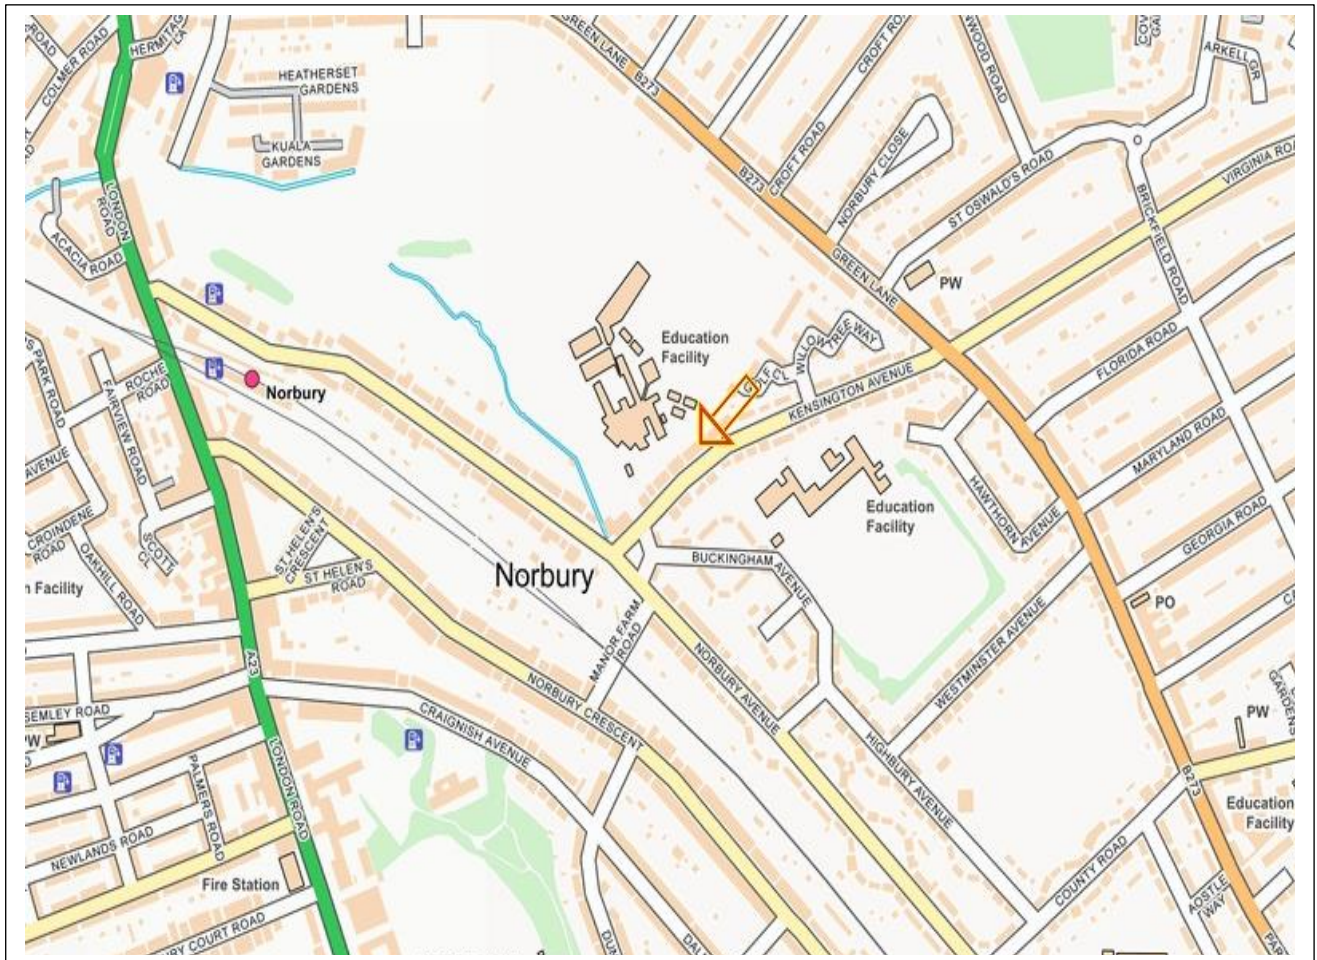

EPC

Score	Energy rating	Current	Potential
92+	A		
81-91	B		85 B
69-80	C		
55-68	D	64 D	
39-54	E		
21-38	F		
1-20	G		

MAP

Croydon Branch: 292 London Road, Croydon, Surrey, CR0 2TG

Tel: 020 8684 6677   Mob: 07540 874 532   Fax: 0872 115 6090   Email: info@crowplets4u.co.uk

www.crowplets4u.co.uk