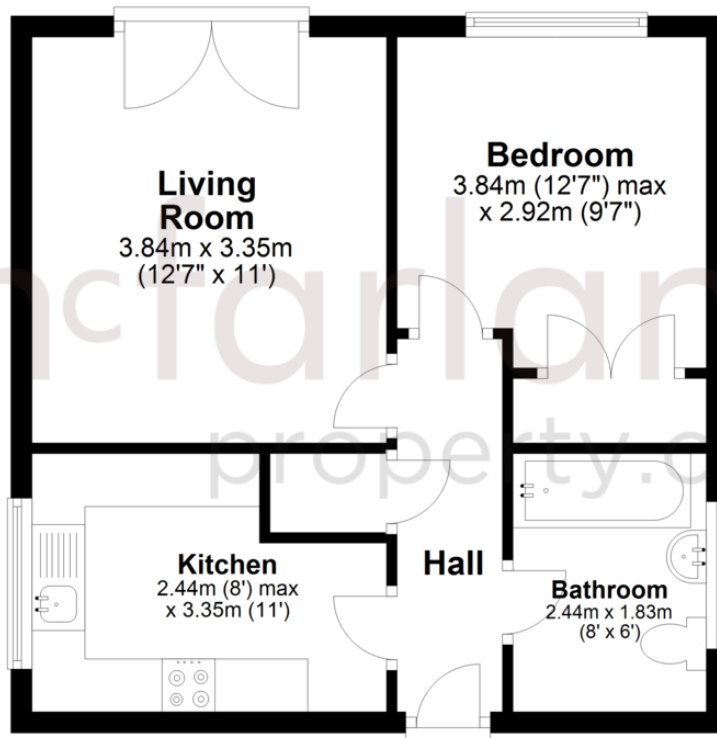

1 Bedroom First Floor Apartment £122,500

Savernake Court, Savernake Street, Swindon, SN1 3LX

mcfarlane
property.com

1 Bedroom First Floor Apartment Swindon, Savernake Street, SN1

- FIRST FLOOR APARTMENT
 - DOUBLE BEDROOM
 - FITTED WARDROBE
 - ALLOCATED PARKING
 - TOWN CENTRE LOCATION
 - ***type of** BOILER STILL UNDER WARRANTY
 - RECENTLY FITTED ELECTRICAL CONSUMER UNIT
-

Property description

McFarlane Sales & Lettings are pleased to offer a large one bedroom first floor apartment situated perfectly within walking distance of the Town centre, railway station and Old Town. The property boasts a spacious kitchen, a bathroom and large living room with a beautiful Juliet balcony as well as a spacious double bedroom with built in wardrobes. This property would be a great investment opportunity or first time buy.

Ground Floor

Approx. 40.7 sq. metres (437.7 sq. feet)

Total area: approx. 40.7 sq. metres (437.7 sq. feet)

We 
where you
LIVE

Our team are friendly, experienced and are all local. They know it better than they do their own living rooms and can help you find what you're looking for because **we love where we live.**