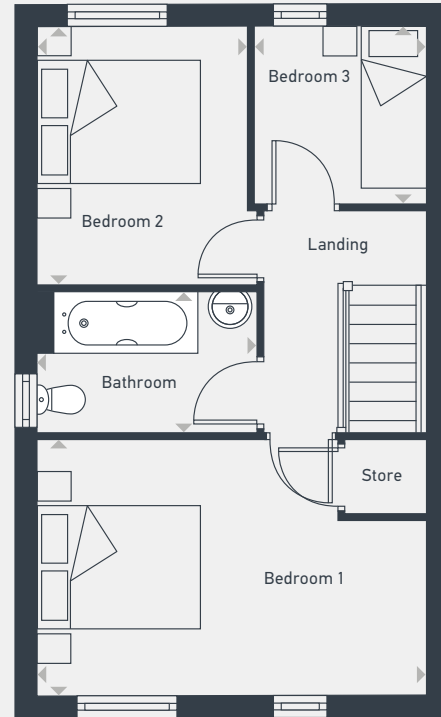

GROUND FLOOR

FIRST FLOOR

DIMENSIONS	m	ft
Kitchen/Dining	4.16m x 3.52m	13'7" x 11'5"
Lounge	4.51m x 3.51m	14'8" x 11'5"
WC	1.44m x 1.02m	4'7" x 3'4"

DIMENSIONS	m	ft
Bathroom	2.57m x 1.66m	8'4" x 5'4"
Bedroom 1	4.49m x 2.95m	14'7" x 9'7"
Bedroom 2	2.99m x 2.44m	9'8" x 8'0"
Bedroom 3	2.05m x 1.96m	6'7" x 6'5"