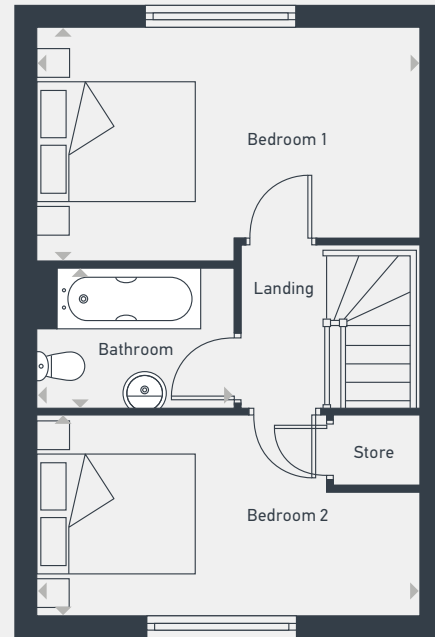

DIMENSIONS	m	ft
Bathroom	2.67m x 2.33m	8'8" x 7'6"
Bedroom 1	3.77m x 3.48m	12'3" x 11'4"
Bedroom 2	3.77m x 3.30m	12'3" x 10'8"
Bedroom 3	2.59m x 2.49m	8'5" x 8'2"

01482 447 748 | placesforpeople.co.uk/mayflowerplace

DIMENSIONS	m	ft
Kitchen/Dining	4.97m x 4.19m	16'3" x 13'8"
Lounge	4.85m x 3.22m	15'9" x 10'6"
WC	1.39m x 1.10m	4'5" x 3'6"

DIMENSIONS	m	ft
Bathroom	2.56m x 1.71m	8'4" x 6'2"
Bedroom 1	4.52m x 3.77m	14'8" x 12'4"
Bedroom 2	4.23m x 2.77m	13'9" x 9'1"
Bedroom 3	2.32m x 1.99m	7'6" x 6'5"

Mayflower Place

Normamby
2 bed mid terrace

Mayflower Place

Normamby 2 bed mid terrace

61.8 sq m / 665 sq ft

GROUND FLOOR

FIRST FLOOR

DIMENSIONS	m	ft
Kitchen/Dining	3.56m x 2.29m	11'7" x 7'5"
Lounge	4.44m x 3.22m	14'6" x 10'6"
WC	1.45m x 0.93m	4'7" x 3'0"

DIMENSIONS	m	ft
Bathroom	2.28m x 1.66m	7'5" x 5'4"
Bedroom 1	4.44m x 2.70m	14'6" x 8'9"
Bedroom 2	4.44m x 2.33m	14'6" x 7'7"

01482 447 748 | placesforpeople.co.uk/mayflowerplace

Mayflower Place, Hawthorn Avenue, Hull, HU3 5PY