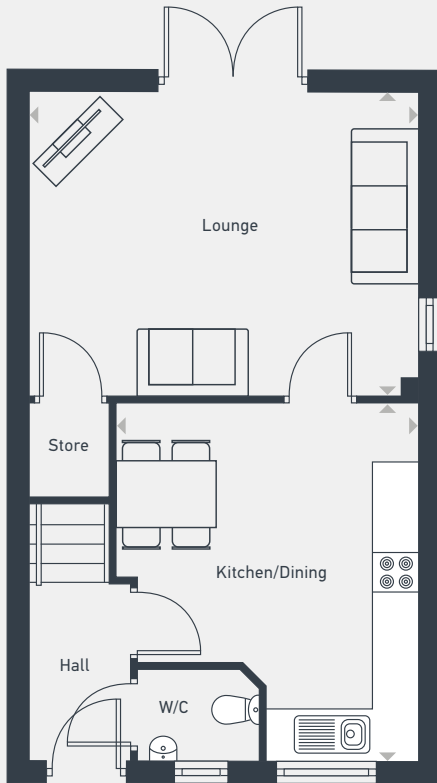

Mayflower Place

Ashby
3 bed end terrace

GROUND FLOOR

FIRST FLOOR

DIMENSIONS	m	ft
Kitchen/Dining	4.16m x 3.52m	13'7" x 11'5"
Lounge	4.51m x 3.51m	14'8" x 11'5"
WC	1.44m x 1.02m	4'7" x 3'4"

DIMENSIONS	m	ft
Bathroom	2.57m x 1.66m	8'4" x 5'4"
Bedroom 1	4.49m x 2.95m	14'7" x 9'7"
Bedroom 2	2.99m x 2.44m	9'8" x 8'0"
Bedroom 3	2.05m x 1.96m	6'7" x 6'5"

01482 447 748 | placesforpeople.co.uk/mayflowerplace

Mayflower Place, Hawthorn Avenue, Hull, HU3 5PY

Mayflower Place

Ashby B
3 bed end terrace

GROUND FLOOR

FIRST FLOOR

DIMENSIONS	m	ft
Kitchen/Dining	4.16m x 3.52m	13'7" x 11'5"
Lounge	4.51m x 3.51m	14'8" x 11'5"
WC	1.02m x 1.44m	3'4" x 4'7"

Mayflower Place, Hawthorn Avenue, Hull, HU3 5PY

Mayflower Place

Melbury
3 bed mid terrace

GROUND FLOOR

FIRST FLOOR

DIMENSIONS	m	ft
Kitchen/Dining	3.56m x 2.29m	11'7" x 7'5"
Lounge	4.45m x 3.22m	14'6" x 10'6"
WC	1.45m x 0.93m	4'8" x 3'0"

DIMENSIONS	m	ft
Kitchen/Dining	4.97m x 4.19m	16'3" x 13'8"
Lounge	4.85m x 3.22m	15'9" x 10'6"
WC	1.39m x 1.10m	4'5" x 3'6"

DIMENSIONS	m	ft
Bathroom	2.56m x 1.71m	8'4" x 6'2"
Bedroom 1	4.52m x 3.77m	14'8" x 12'4"
Bedroom 2	4.23m x 2.77m	13'9" x 9'1"
Bedroom 3	2.32m x 1.99m	7'6" x 6'5"