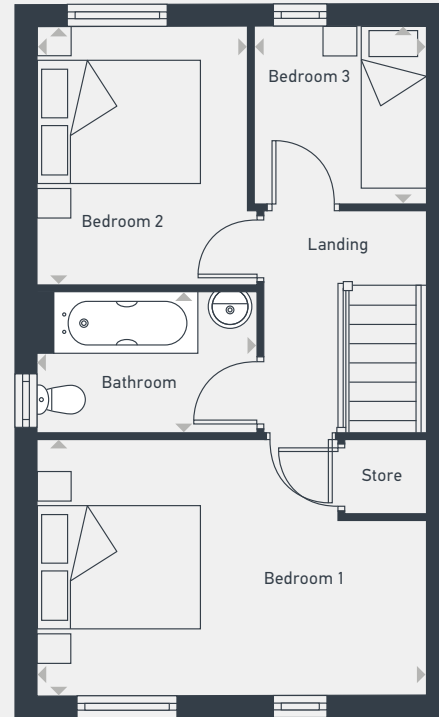

Mayflower Place

Ashby
3 bed end terrace

GROUND FLOOR

FIRST FLOOR

DIMENSIONS	m	ft
Kitchen/Dining	4.16m x 3.52m	13'7" x 11'5"
Lounge	4.51m x 3.51m	14'8" x 11'5"
WC	1.44m x 1.02m	4'7" x 3'4"

DIMENSIONS	m	ft
Bathroom	2.57m x 1.66m	8'4" x 5'4"
Bedroom 1	4.49m x 2.95m	14'7" x 9'7"
Bedroom 2	2.99m x 2.44m	9'8" x 8'0"
Bedroom 3	2.05m x 1.96m	6'7" x 6'5"

DIMENSIONS	m	ft
Bathroom	1.66m x 2.57m	5'4" x 8'4"
Bedroom 1	4.49m x 2.94m	14'7" x 9'7"
Bedroom 2	2.99m x 2.44m	9'8" x 8'0"
Bedroom 3	2.05m x 1.96m	6'7" x 6'5"

01482 447 748 | placesforpeople.co.uk/mayflowerplace

DIMENSIONS	m	ft
Kitchen/Dining	4.97m x 4.19m	16'3" x 13'8"
Lounge	4.85m x 3.22m	15'9" x 10'6"
WC	1.39m x 1.10m	4'5" x 3'6"

DIMENSIONS	m	ft
Bathroom	2.56m x 1.71m	8'4" x 6'2"
Bedroom 1	4.52m x 3.77m	14'8" x 12'4"
Bedroom 2	4.23m x 2.77m	13'9" x 9'1"
Bedroom 3	2.32m x 1.99m	7'6" x 6'5"

DIMENSIONS	m	ft
Bathroom	2.28m x 1.66m	7'5" x 5'4"
Bedroom 1	4.44m x 2.70m	14'6" x 8'9"
Bedroom 2	4.44m x 2.33m	14'6" x 7'7"

01482 447 748 | placesforpeople.co.uk/mayflowerplace

Mayflower Place, Hawthorn Avenue, Hull, HU3 5PY