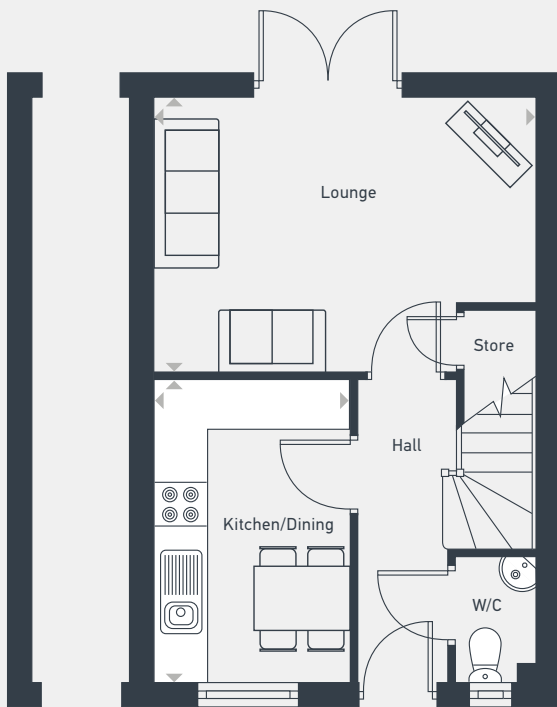

DIMENSIONS	m	ft
Bathroom	1.66m x 2.57m	5'4" x 8'4"
Bedroom 1	4.49m x 2.94m	14'7" x 9'7"
Bedroom 2	2.99m x 2.44m	9'8" x 8'0"
Bedroom 3	2.05m x 1.96m	6'7" x 6'5"

01482 447 748 | placesforpeople.co.uk/mayflowerplace

Mayflower Place, Hawthorn Avenue, Hull, HU3 5PY

Mayflower Place

Melbury
3 bed mid terrace

GROUND FLOOR

FIRST FLOOR

DIMENSIONS	m	ft
Kitchen/Dining	3.56m x 2.29m	11'7" x 7'5"
Lounge	4.45m x 3.22m	14'6" x 10'6"
WC	1.45m x 0.93m	4'8" x 3'0"

DIMENSIONS	m	ft
Bathroom	2.67m x 2.33m	8'8" x 7'6"
Bedroom 1	3.77m x 3.48m	12'3" x 11'4"
Bedroom 2	3.77m x 3.30m	12'3" x 10'8"
Bedroom 3	2.59m x 2.49m	8'5" x 8'2"

01482 447 748 | placesforpeople.co.uk/mayflowerplace

DIMENSIONS	m	ft
Kitchen/Dining	4.97m x 4.19m	16'3" x 13'8"
Lounge	4.85m x 3.22m	15'9" x 10'6"
WC	1.39m x 1.10m	4'5" x 3'6"

DIMENSIONS	m	ft
Bathroom	2.56m x 1.71m	8'4" x 6'2"
Bedroom 1	4.52m x 3.77m	14'8" x 12'4"
Bedroom 2	4.23m x 2.77m	13'9" x 9'1"
Bedroom 3	2.32m x 1.99m	7'6" x 6'5"