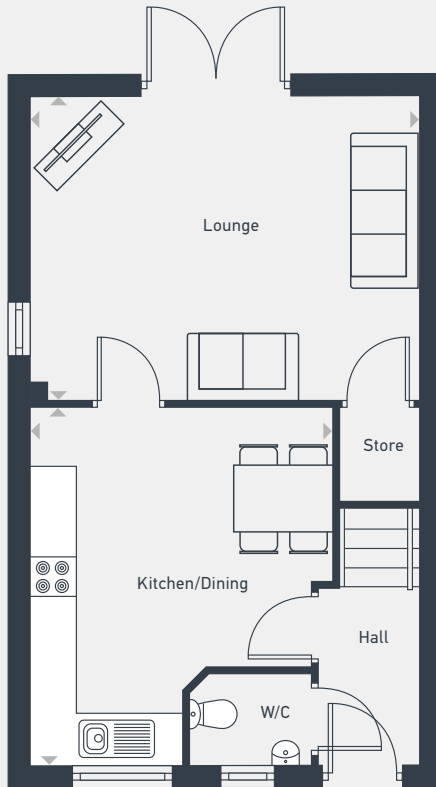

Mayflower Place

Ashby
3 bed end terrace

GROUND FLOOR

FIRST FLOOR

DIMENSIONS	m	ft
Kitchen/Dining	4.16m x 3.52m	13'7" x 11'5"
Lounge	4.51m x 3.51m	14'8" x 11'5"
WC	1.44m x 1.02m	4'7" x 3'4"

DIMENSIONS	m	ft
Bathroom	2.57m x 1.66m	8'4" x 5'4"
Bedroom 1	4.49m x 2.95m	14'7" x 9'7"
Bedroom 2	2.99m x 2.44m	9'8" x 8'0"
Bedroom 3	2.05m x 1.96m	6'7" x 6'5"

01482 447 748 | placesforpeople.co.uk/mayflowerplace

Mayflower Place, Hawthorn Avenue, Hull, HU3 5PY

Mayflower Place

Ashby B
3 bed end terrace

GROUND FLOOR

FIRST FLOOR

DIMENSIONS	m	ft
Kitchen/Dining	4.16m x 3.52m	13'7" x 11'5"
Lounge	4.51m x 3.51m	14'8" x 11'5"
WC	1.02m x 1.44m	3'4" x 4'7"

Mayflower Place, Hawthorn Avenue, Hull, HU3 5PY

Mayflower Place

Melbury
3 bed mid terrace

GROUND FLOOR

FIRST FLOOR

DIMENSIONS	m	ft
Kitchen/Dining	3.56m x 2.29m	11'7" x 7'5"
Lounge	4.45m x 3.22m	14'6" x 10'6"
WC	1.45m x 0.93m	4'8" x 3'0"

DIMENSIONS	m	ft
Kitchen/Dining	4.97m x 4.19m	16'3" x 13'8"
Lounge	4.85m x 3.22m	15'9" x 10'6"
WC	1.39m x 1.10m	4'5" x 3'6"

DIMENSIONS	m	ft
Bathroom	2.56m x 1.71m	8'4" x 6'2"
Bedroom 1	4.52m x 3.77m	14'8" x 12'4"
Bedroom 2	4.23m x 2.77m	13'9" x 9'1"
Bedroom 3	2.32m x 1.99m	7'6" x 6'5"