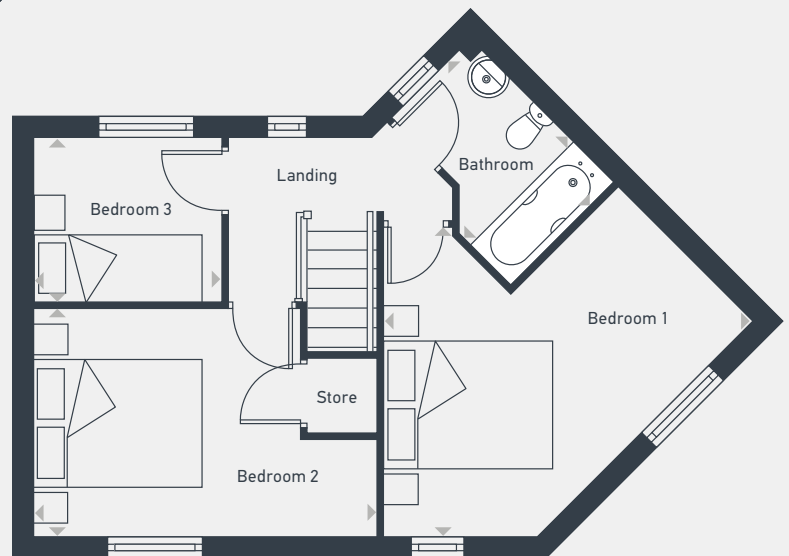

DIMENSIONS	m	ft
Bathroom	2.67m x 2.33m	8'8" x 7'6"
Bedroom 1	3.77m x 3.48m	12'3" x 11'4"
Bedroom 2	3.77m x 3.30m	12'3" x 10'8"
Bedroom 3	2.59m x 2.49m	8'5" x 8'2"

01482 447 748 | placesforpeople.co.uk/mayflowerplace

Mayflower Place, Hawthorn Avenue, Hull, HU3 5PY

Mayflower Place

**Ambrose
3 bed house**

Mayflower Place

Ambrose 3 bed house

76.9 sq m / 828 sq ft

GROUND FLOOR

FIRST FLOOR

DIMENSIONS	m	ft
Kitchen/Dining	4.97m x 4.19m	16'3" x 13'8"
Lounge	4.85m x 3.22m	15'9" x 10'6"
WC	1.39m x 1.10m	4'5" x 3'6"

DIMENSIONS	m	ft
Bathroom	2.56m x 1.71m	8'4" x 6'2"
Bedroom 1	4.52m x 3.77m	14'8" x 12'4"
Bedroom 2	4.23m x 2.77m	13'9" x 9'1"
Bedroom 3	2.32m x 1.99m	7'6" x 6'5"

DIMENSIONS	m	ft
Bathroom	2.28m x 1.66m	7'5" x 5'4"
Bedroom 1	4.44m x 2.70m	14'6" x 8'9"
Bedroom 2	4.44m x 2.33m	14'6" x 7'7"

01482 447 748 | placesforpeople.co.uk/mayflowerplace

Mayflower Place, Hawthorn Avenue, Hull, HU3 5PY