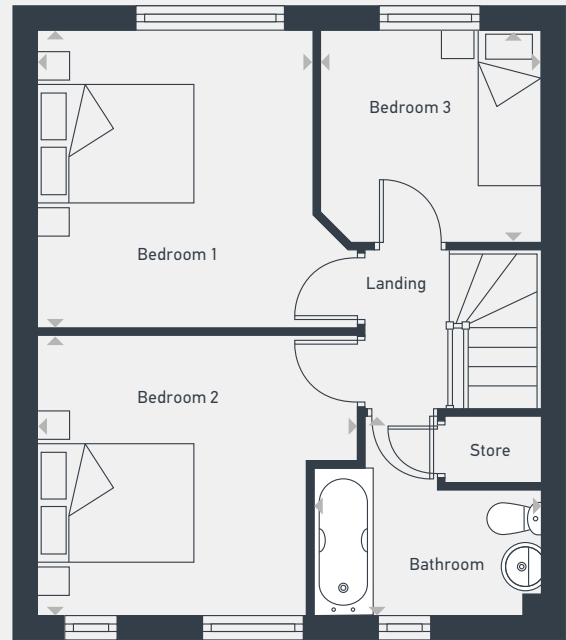

DIMENSIONS	m	ft
Bathroom	1.66m x 2.57m	5'4" x 8'4"
Bedroom 1	4.49m x 2.94m	14'7" x 9'7"
Bedroom 2	2.99m x 2.44m	9'8" x 8'0"
Bedroom 3	2.05m x 1.96m	6'7" x 6'5"

01482 447 748 | placesforpeople.co.uk/mayflowerplace

Mayflower Place, Hawthorn Avenue, Hull, HU3 5PY

Mayflower Place

Melbury
3 bed mid terrace

GROUND FLOOR

FIRST FLOOR

DIMENSIONS	m	ft
Kitchen/Dining	3.56m x 2.29m	11'7" x 7'5"
Lounge	4.45m x 3.22m	14'6" x 10'6"
WC	1.45m x 0.93m	4'8" x 3'0"

DIMENSIONS	m	ft
Bathroom	2.67m x 2.33m	8'8" x 7'6"
Bedroom 1	3.77m x 3.48m	12'3" x 11'4"
Bedroom 2	3.77m x 3.30m	12'3" x 10'8"
Bedroom 3	2.59m x 2.49m	8'5" x 8'2"

01482 447 748 | placesforpeople.co.uk/mayflowerplace

DIMENSIONS	m	ft
Kitchen/Dining	4.97m x 4.19m	16'3" x 13'8"
Lounge	4.85m x 3.22m	15'9" x 10'6"
WC	1.39m x 1.10m	4'5" x 3'6"

DIMENSIONS	m	ft
Bathroom	2.56m x 1.71m	8'4" x 6'2"
Bedroom 1	4.52m x 3.77m	14'8" x 12'4"
Bedroom 2	4.23m x 2.77m	13'9" x 9'1"
Bedroom 3	2.32m x 1.99m	7'6" x 6'5"