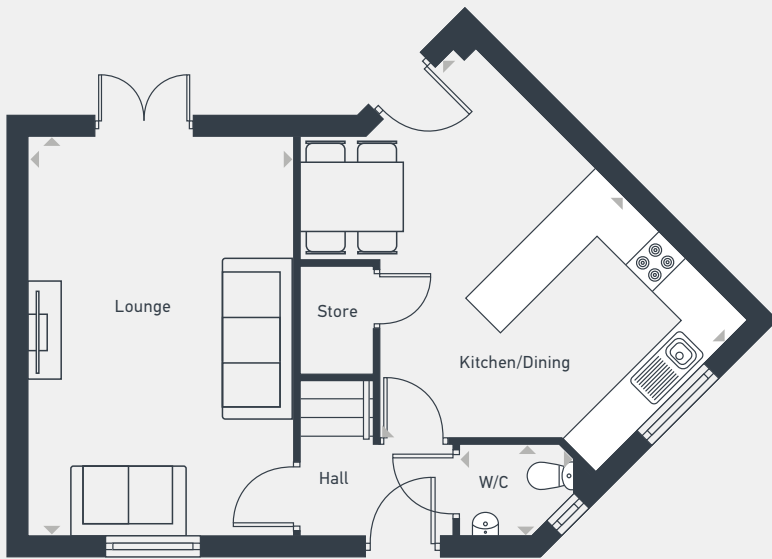

Mayflower Place, Hawthorn Avenue, Hull, HU3 5PY

Mayflower Place

Melbury
3 bed mid terrace

GROUND FLOOR

FIRST FLOOR

DIMENSIONS	m	ft
Kitchen/Dining	3.56m x 2.29m	11'7" x 7'5"
Lounge	4.45m x 3.22m	14'6" x 10'6"
WC	1.45m x 0.93m	4'8" x 3'0"

DIMENSIONS	m	ft
Bathroom	2.67m x 2.33m	8'8" x 7'6"
Bedroom 1	3.77m x 3.48m	12'3" x 11'4"
Bedroom 2	3.77m x 3.30m	12'3" x 10'8"
Bedroom 3	2.59m x 2.49m	8'5" x 8'2"

01482 447 748 | placesforpeople.co.uk/mayflowerplace

Mayflower Place, Hawthorn Avenue, Hull, HU3 5PY

Mayflower Place

**Ambrose
3 bed house**

Mayflower Place

Ambrose 3 bed house

76.9 sq m / 828 sq ft

GROUND FLOOR

FIRST FLOOR

DIMENSIONS	m	ft
Kitchen/Dining	4.97m x 4.19m	16'3" x 13'8"
Lounge	4.85m x 3.22m	15'9" x 10'6"
WC	1.39m x 1.10m	4'5" x 3'6"

DIMENSIONS	m	ft
Bathroom	2.56m x 1.71m	8'4" x 6'2"
Bedroom 1	4.52m x 3.77m	14'8" x 12'4"
Bedroom 2	4.23m x 2.77m	13'9" x 9'1"
Bedroom 3	2.32m x 1.99m	7'6" x 6'5"