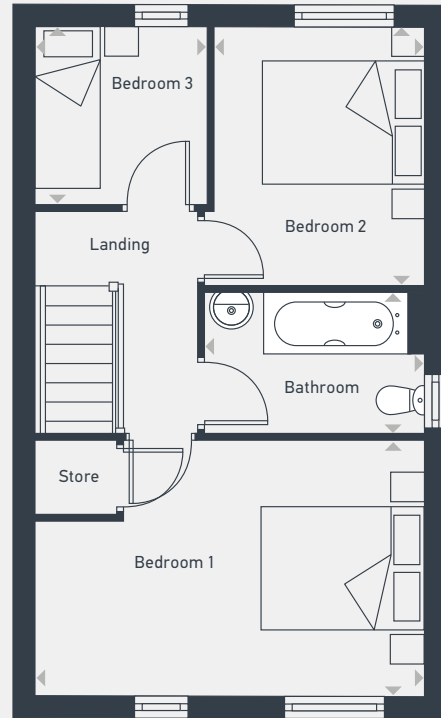

01482 447 748 | placesforpeople.co.uk/mayflowerplace

Mayflower Place, Hawthorn Avenue, Hull, HU3 5PY

Mayflower Place

Ashby B
3 bed end terrace

GROUND FLOOR

FIRST FLOOR

DIMENSIONS	m	ft
Kitchen/Dining	4.16m x 3.52m	13'7" x 11'5"
Lounge	4.51m x 3.51m	14'8" x 11'5"
WC	1.02m x 1.44m	3'4" x 4'7"

DIMENSIONS	m	ft
Bathroom	1.66m x 2.57m	5'4" x 8'4"
Bedroom 1	4.49m x 2.94m	14'7" x 9'7"
Bedroom 2	2.99m x 2.44m	9'8" x 8'0"
Bedroom 3	2.05m x 1.96m	6'7" x 6'5"

01482 447 748 | placesforpeople.co.uk/mayflowerplace

Mayflower Place, Hawthorn Avenue, Hull, HU3 5PY

Mayflower Place

Melbury
3 bed mid terrace

GROUND FLOOR

FIRST FLOOR

DIMENSIONS	m	ft
Kitchen/Dining	3.56m x 2.29m	11'7" x 7'5"
Lounge	4.45m x 3.22m	14'6" x 10'6"
WC	1.45m x 0.93m	4'8" x 3'0"

DIMENSIONS	m	ft
Kitchen/Dining	4.97m x 4.19m	16'3" x 13'8"
Lounge	4.85m x 3.22m	15'9" x 10'6"
WC	1.39m x 1.10m	4'5" x 3'6"

DIMENSIONS	m	ft
Bathroom	2.56m x 1.71m	8'4" x 6'2"
Bedroom 1	4.52m x 3.77m	14'8" x 12'4"
Bedroom 2	4.23m x 2.77m	13'9" x 9'1"
Bedroom 3	2.32m x 1.99m	7'6" x 6'5"