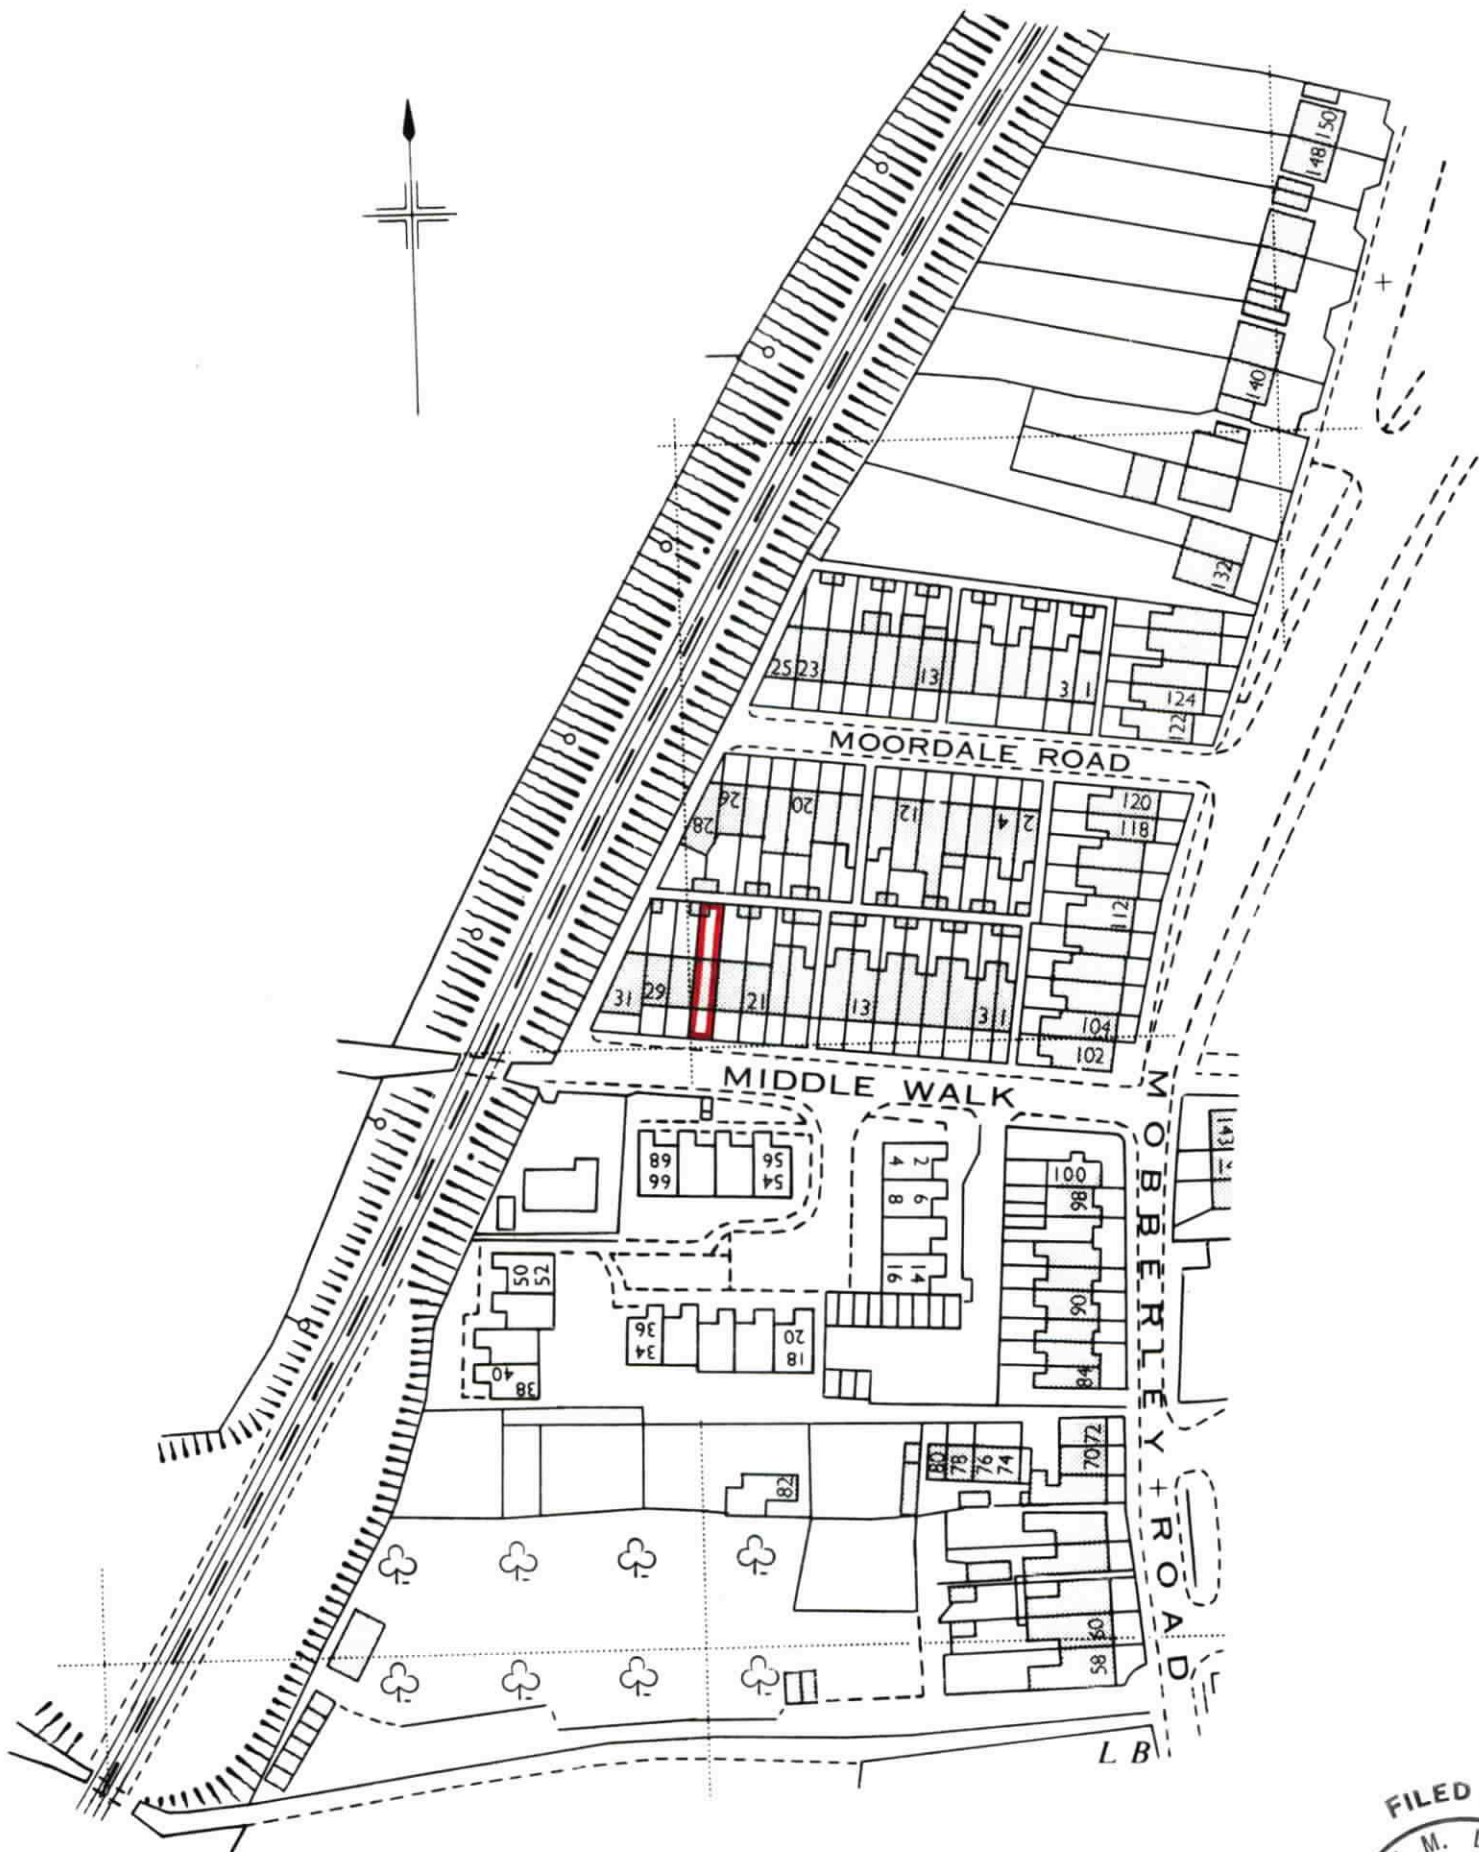

H.M. LAND REGISTRY		TITLE NUMBER	
		CH 149303	
ORDNANCE SURVEY PLAN REFERENCE	SJ 7578	SECTION L	Scale 1/1250 Enlarged from 1/2500
COUNTY CHESHIRE	DISTRICT MACCLESFIELD	© Crown copyright 1977	

This is a print of the view of the title plan obtained from HM Land Registry showing the state of the title plan on 07 June 2024 at 16:01:02. This title plan shows the general position, not the exact line, of the boundaries. It may be subject to distortions in scale. Measurements scaled from this plan may not match measurements between the same points on the ground.

This title is dealt with by HM Land Registry, Birkenhead Office.

© Crown Copyright. Produced by HM Land Registry. Reproduction in whole or in part is prohibited without the prior written permission of Ordnance Survey. Licence Number 100026316.