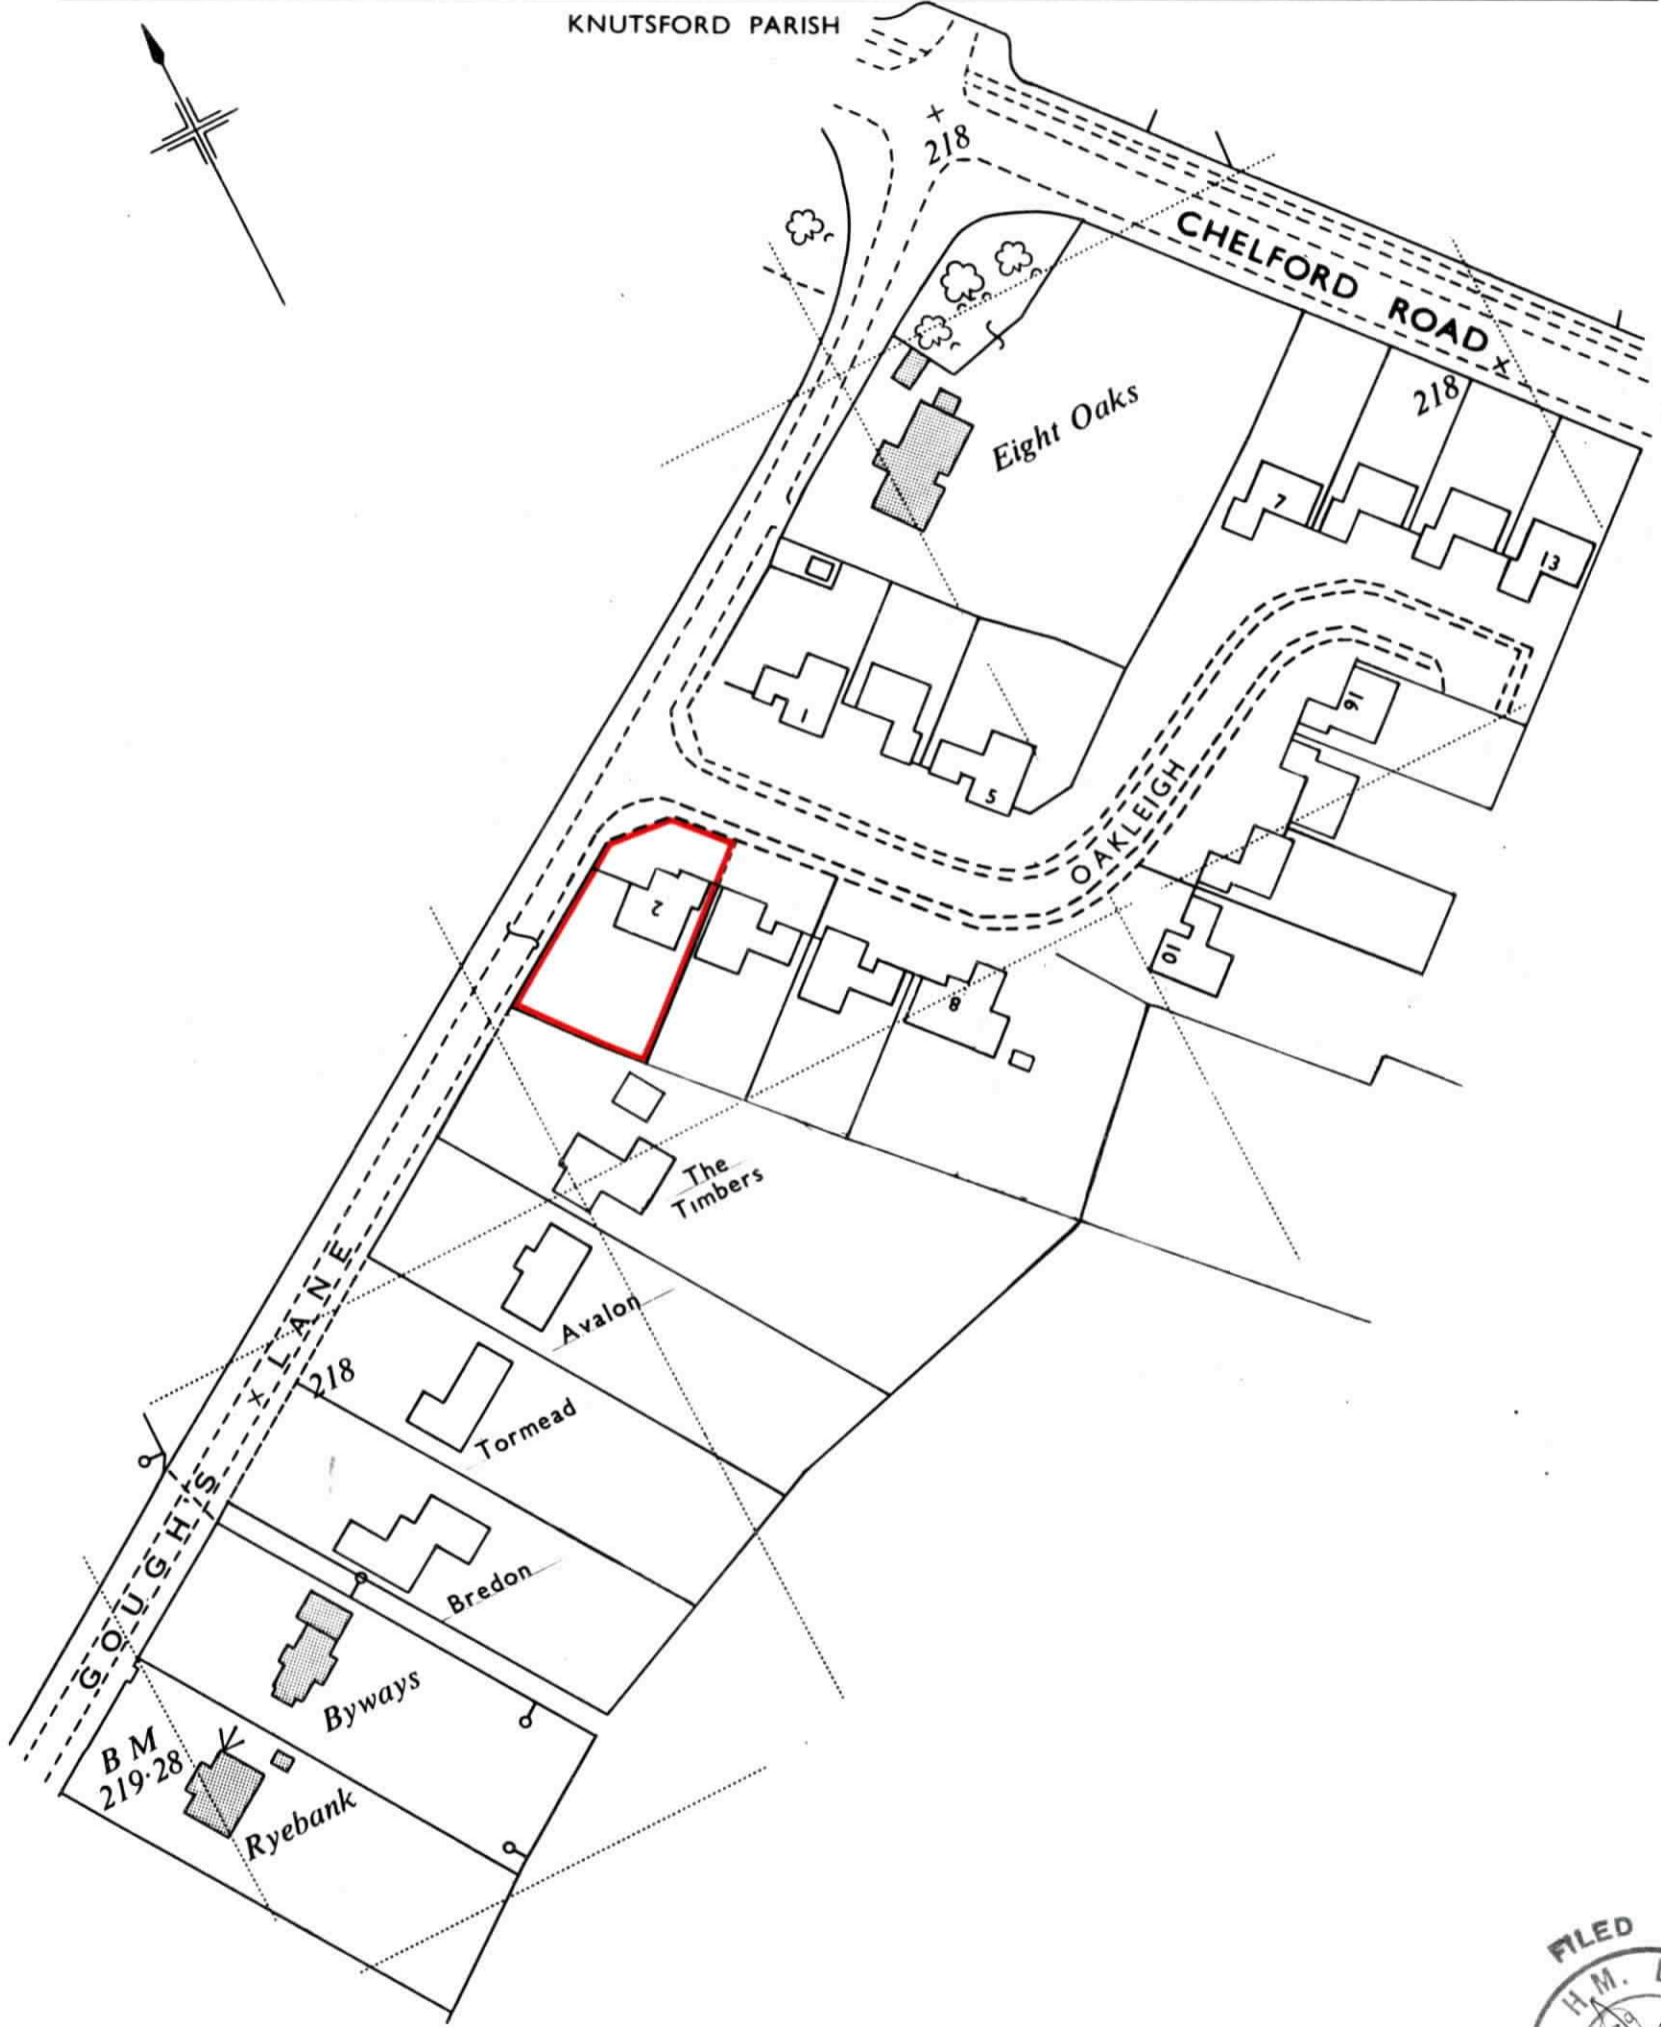

H.M. LAND REGISTRY		TITLE NUMBER	
		CH277211	
ORDNANCE SURVEY PLAN REFERENCE	SJ7677	SECTION B	Scale 1/1250 Enlarged from 1/2500
COUNTY CHESHIRE	DISTRICT MACCLESFIELD		© Crown copyright 1977

This is a print of the view of the title plan obtained from HM Land Registry showing the state of the title plan on 07 June 2024 at 17:38:54. This title plan shows the general position, not the exact line, of the boundaries. It may be subject to distortions in scale. Measurements scaled from this plan may not match measurements between the same points on the ground.

This title is dealt with by HM Land Registry, Birkenhead Office.

© Crown Copyright. Produced by HM Land Registry. Reproduction in whole or in part is prohibited without the prior written permission of Ordnance Survey. Licence Number 100026316.