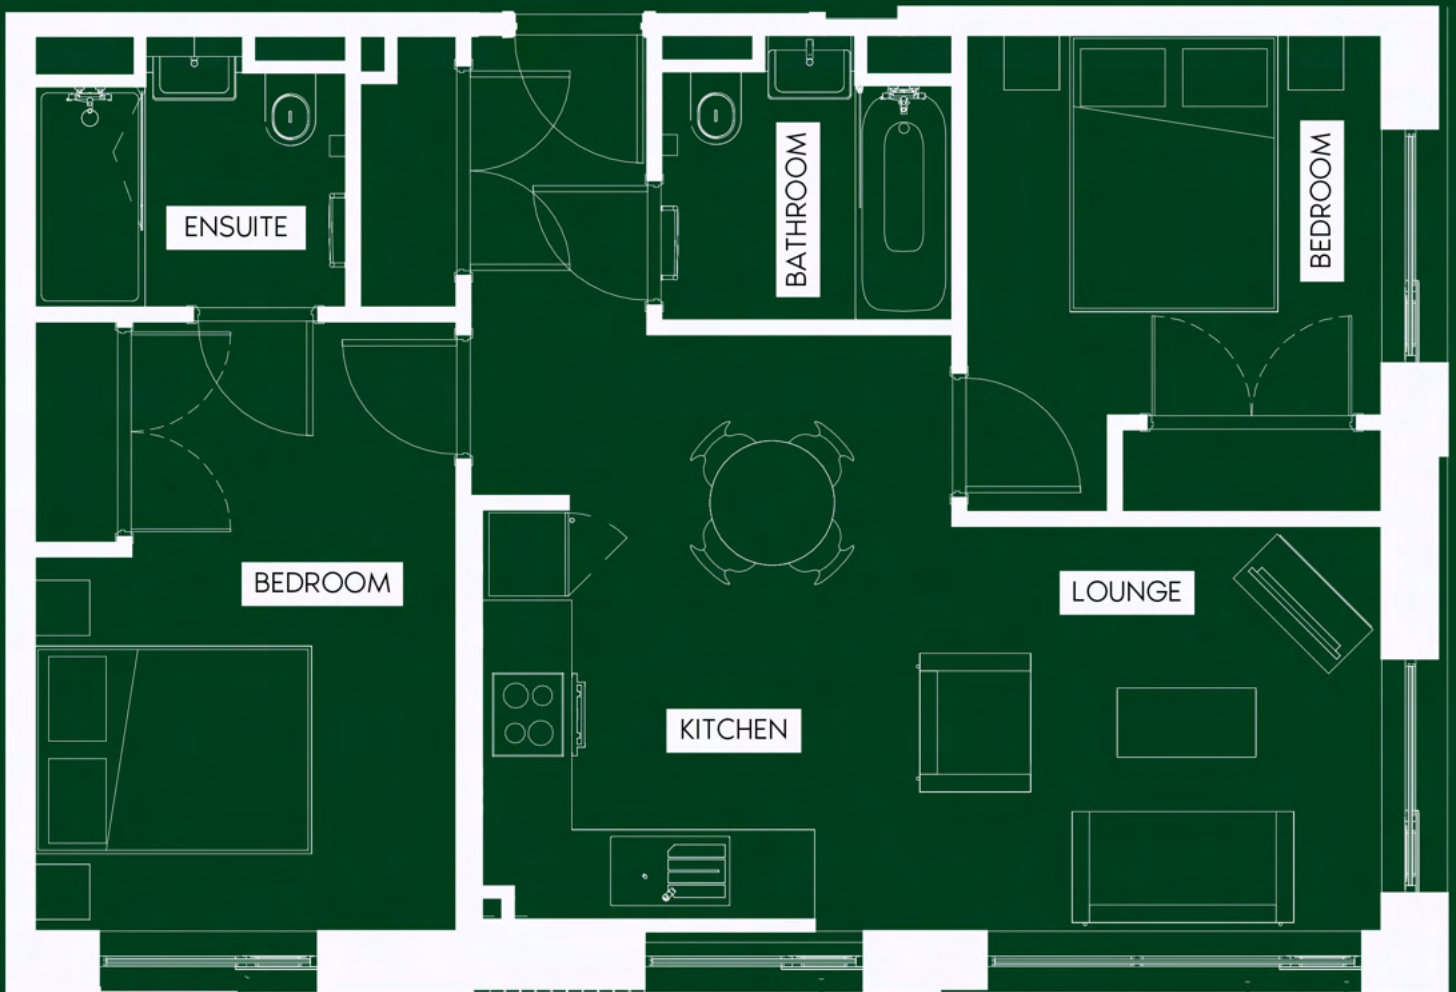

Starting at just £1,450pcm for a 2-bed, make the most of flexible renting in a stunning, spacious apartment that offers so much more.

ALL THE ESSENTIALS
AND LUXURIES YOU NEED

LIVING ROOM

THE LOUNGE WAS DESIGNED TO BLEND COMFORT WITH STYLE AND HAS BEEN BEAUTIFULLY FASHIONED WITH A DESIGNER SOFA, COFFEE TABLE, PRIVACY VOILE, MEDIA UNIT AND NEIGHBOURING DINING TABLE.

KITCHEN DINING

- 3D OVEN AND GRILL
- INDUCTION HOBS AND EXTRACTOR FAN
- FRIDGE / FREEZER
- DISH WASHER
- MICROWAVE
- WASHER/DRYER
- OPTIONAL KITCHEN ACCESSORY PACKAGES

ENSUITE BEDROOM

- DOUBLE & KING SIZE BEDS WITH BUILT-IN DRAWERS
- BUILT- IN WARDROBE WITH AUTOMATIC LIGHTING
- BEDSIDE TABLES
- DESIGNER PRIVACY VOILE
- BLACK OUT CURTAINS
- OPTIONAL BEDDING PACKAGES

TWO BEDROOM APARTMENT

Prices from: £1,450pcm
Deposit: 1 month's rent

Sizes starting from: 734 Sq. Ft.
Tenancy Agreement: Min 6 months max 5 years

24/7 CONCIERGE

RESIDENT'S LOUNGE

PET FRIENDLY

FLEXIBLE CONTRACTS