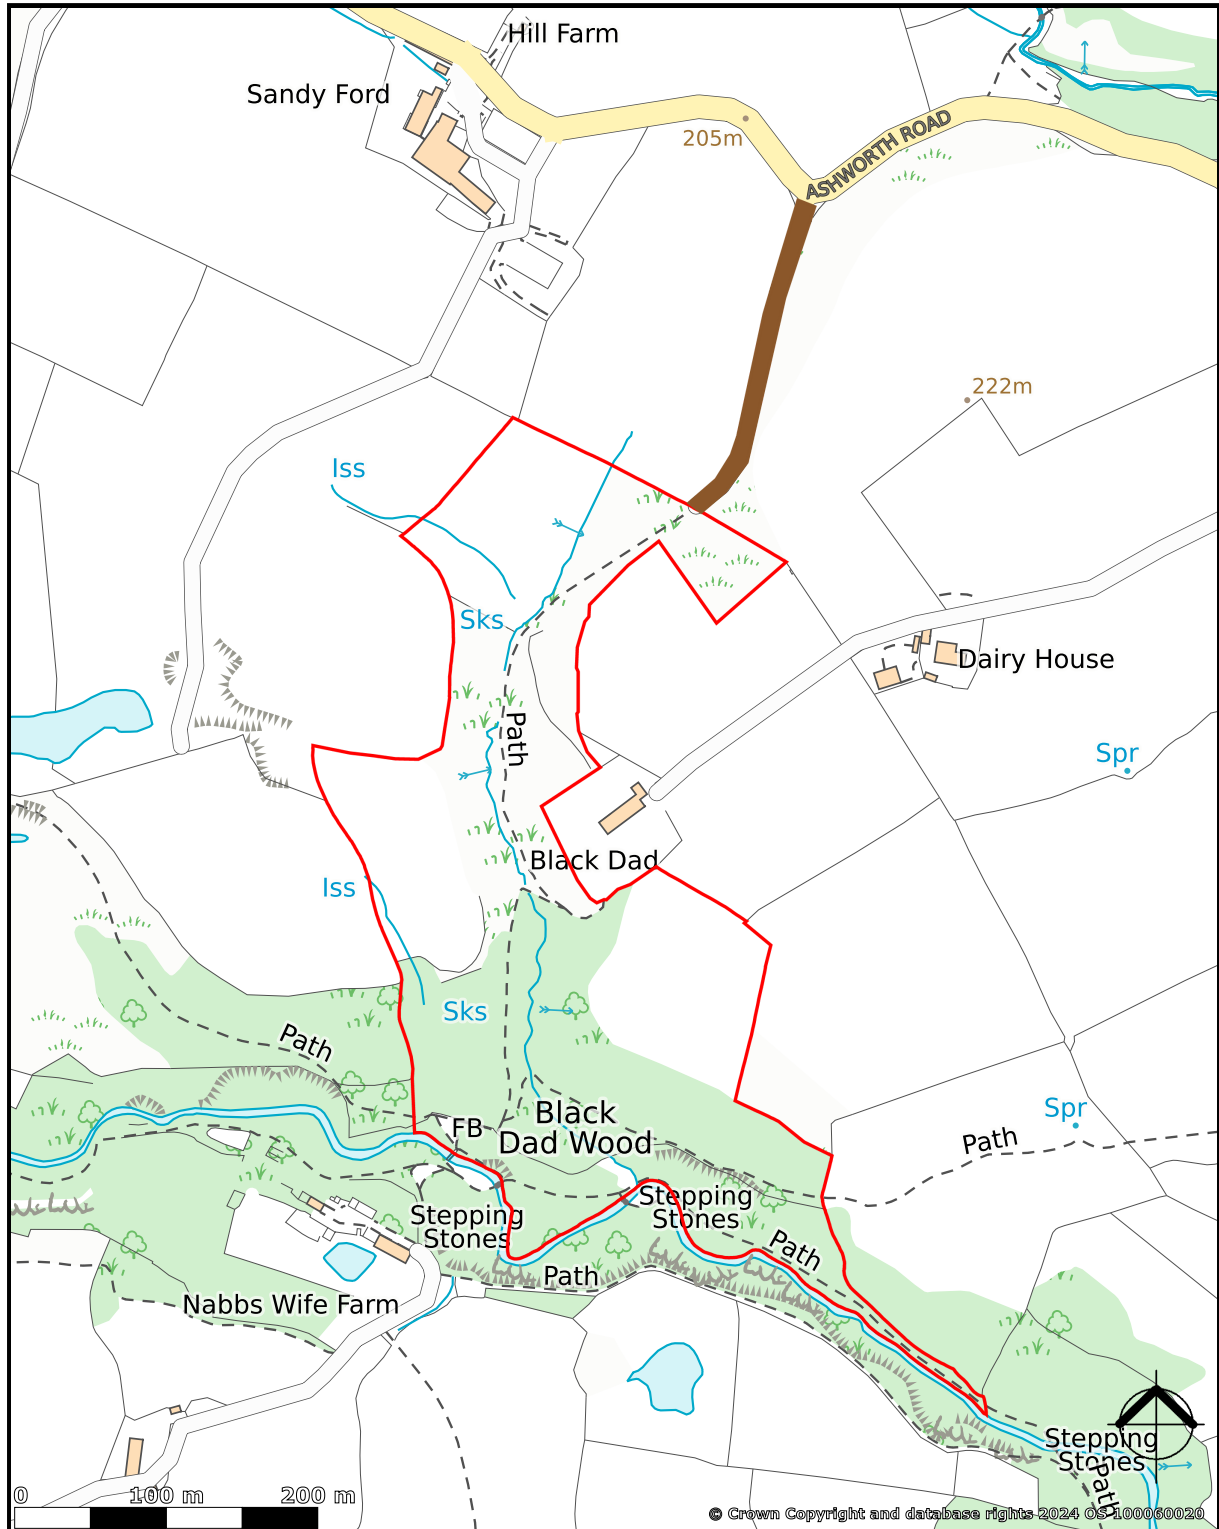

## Chartered Surveyors

Agricultural | Residential | Commercial

created on **edozo**

Plotted Scale - 1:5,000

Land off Black Dad Lane, Ashworth Road, Rochdale, OL11 5UW