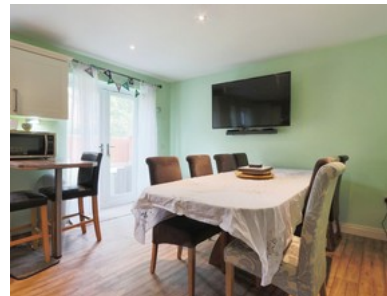

Priory Close

OFFERS OVER £324,995

Check out the video!

beercocks
valuing people, not just houses

- ✓ Prime Nafferton Village Location
- ✓ Generous Four Bedroom Property
- ✓ En-suite Shower Room To Master Bedroom
- ✓ Good Size Garden With Summer House
- ✓ Garage And Parking For Three Cars
- ✓ Freehold
- ✓ Council Tax Band D