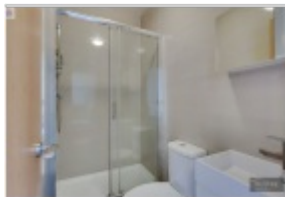

To Let Studio flat

- › +£200 PER MONTH TO INCLUDE ALL BILLS
- › WOODEN FLOOR
- › AVAILABLE NOW

STUDIO FLAT TO LET IN ALDGATE EAST

LOCATED IN THIS NEWLY RENOVATED BUILDING IS THIS STUNNING STUDIO FLAT IN EXCELLENT ORDER THROUGHOUT.