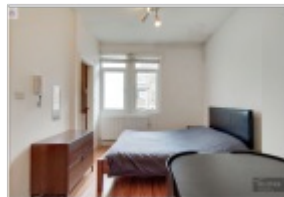

To Let Studio flat

- › +£200 PER MONTH TO INCLUDE ALL BILLS
- › WOODEN FLOOR
- › AVAILABLE NOW

STUDIO FLAT TO LET IN ALDGATE EAST

LOCATED IN THIS NEWLY RENOVATED BUILDING IS THIS STUNNING STUDIO FLAT IN EXCELLENT ORDER THROUGHOUT.

THE FLAT IS LOCATED CLOSE TO ALL SHOPPING, TRANSPORT FACILITIES AND ONLY MINUTES FROM ALDGATE EAST TUBE +£200 PER MONTH TO INCLUDE ALL BILLS.

AVAILABLE NOW.

34 Golders Green Road, London NW11 8LL

murray@dreamviewstates.co.uk