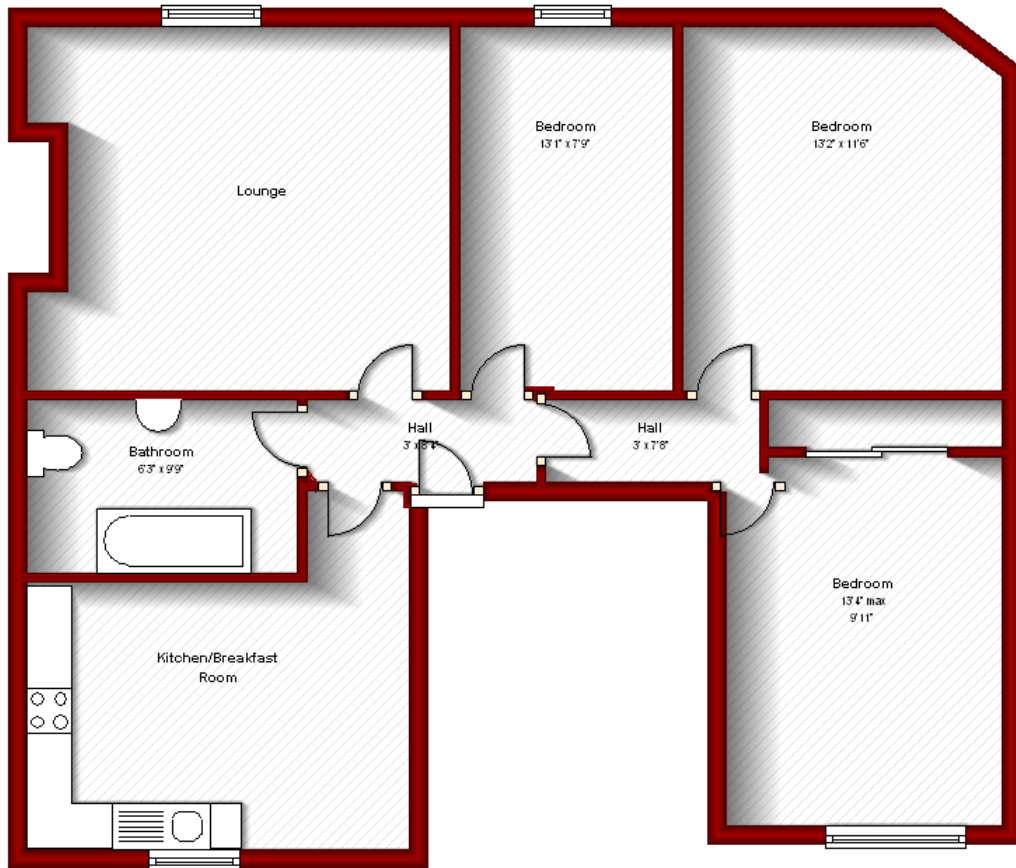

48b Summerfield Terrace Aberdeen

Ground Floor Approx. 838.8 sq. feet

Total area: approx. 838.8 sq. feet

The above particulars are for guidance only, no liability for any errors or omissions will be accepted by Aberdeen Property Leasing Ltd.