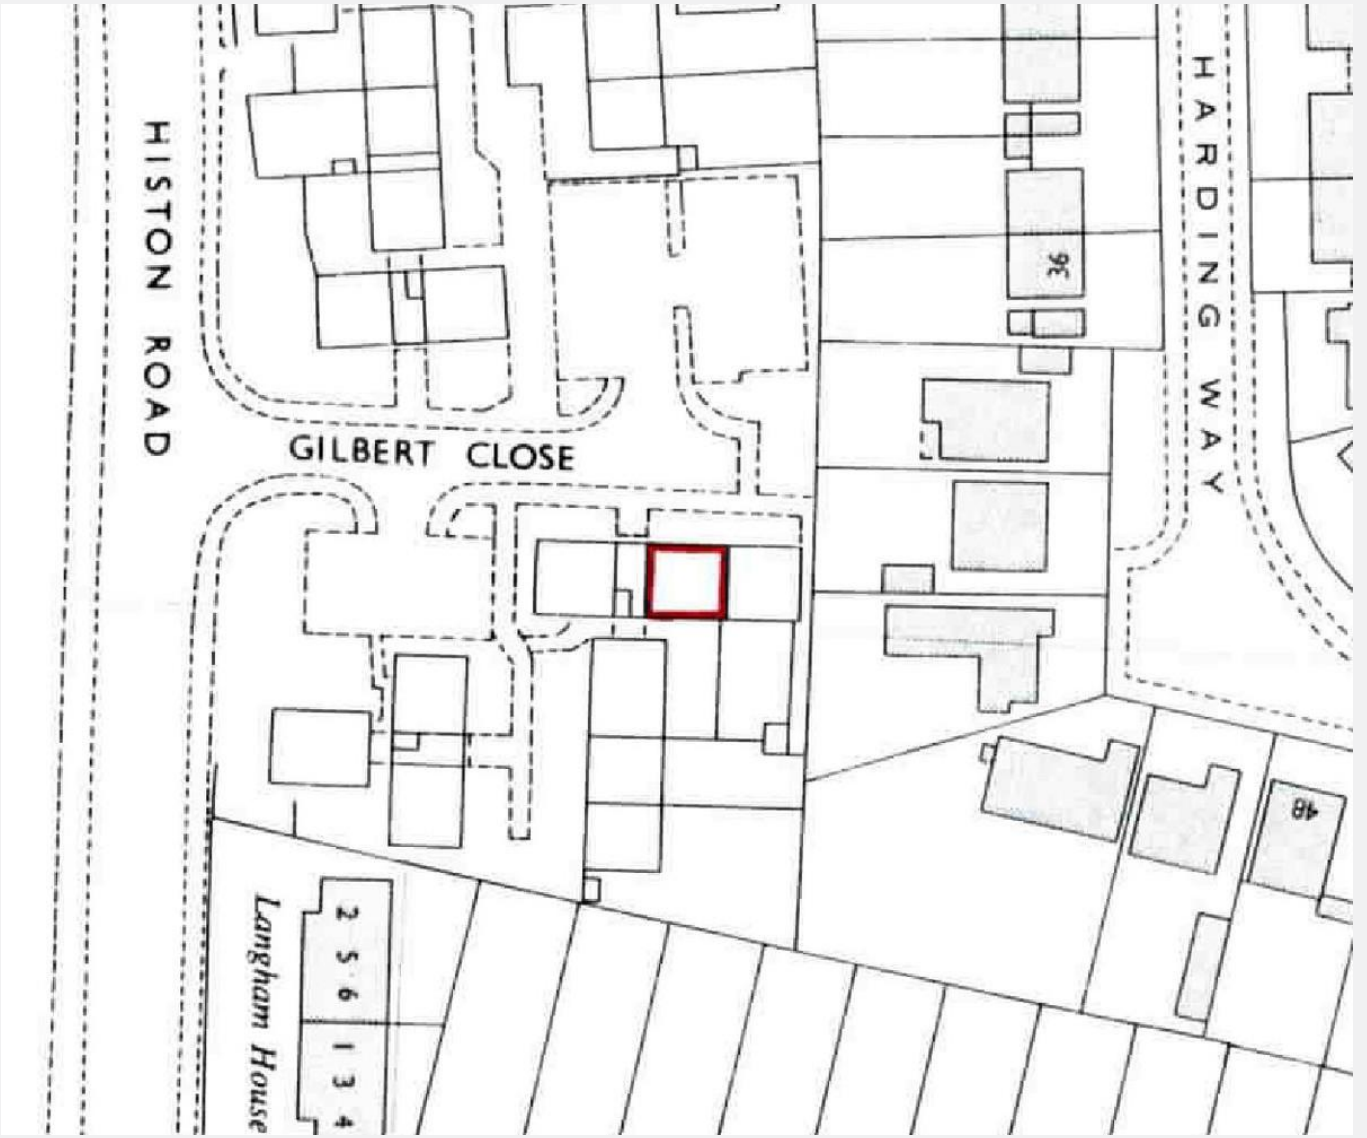

Cambridge Regional College and the Science Park are close by as is the new Cambridge North Railway Station with direct links to London.

First Floor

Approx. 49.2 sq. metres (529.9 sq. feet)

Total area: approx. 49.2 sq. metres (529.9 sq. feet)

Drawings are for guidance only. www.beachenergy.co.uk
Plan produced using PlanUp.

Total area:
Approx. 49 sqm
(530 sqft)

COOKE
CURTIS
& CO

hello@cookecurtis.co.uk
www.cookecurtis.co.uk
+44 (0) 1223 508050