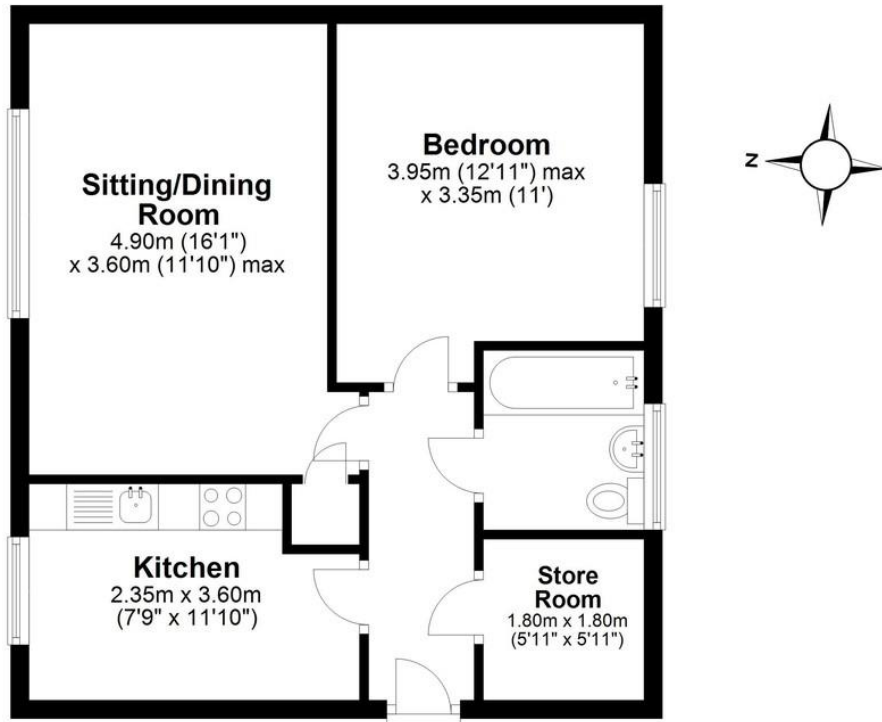

Guide Price
£250,000

37 Gilbert Close is a generously proportioned first floor flat which has light, smartly presented accommodation.

This includes a nicely proportioned sitting/dining room with a stylish wood effect flooring, a modern kitchen with fitted wall and base units, ceramic hob with an extractor fan over, fridge/freezer, a double bedroom and modern bathroom suite with a walk-in shower.

Positioned off the hall is a large walk in utility cupboard housing a modern gas combi boiler, plumbing for a washing machine and excellent storage.

Leasehold is approximately 94 years remaining. There is a ground rent of £10 and a service charge of £450, both payable per annum. The ground rent is not subject to a review or increase. Details to be confirmed by vendors' solicitors.

Cambridge Regional College and the Science Park are close by as is the new Cambridge North Railway Station with direct links to London.

First Floor

Approx. 49.2 sq. metres (529.9 sq. feet)

Total area: approx. 49.2 sq. metres (529.9 sq. feet)

Drawings are for guidance only. www.beachenergy.co.uk
Plan produced using PlanUp.

Total area:
Approx. 49 sqm
(530 sqft)

COOKE
CURTIS
& CO

hello@cookecurtis.co.uk
www.cookecurtis.co.uk
+44 (0) 1223 508050