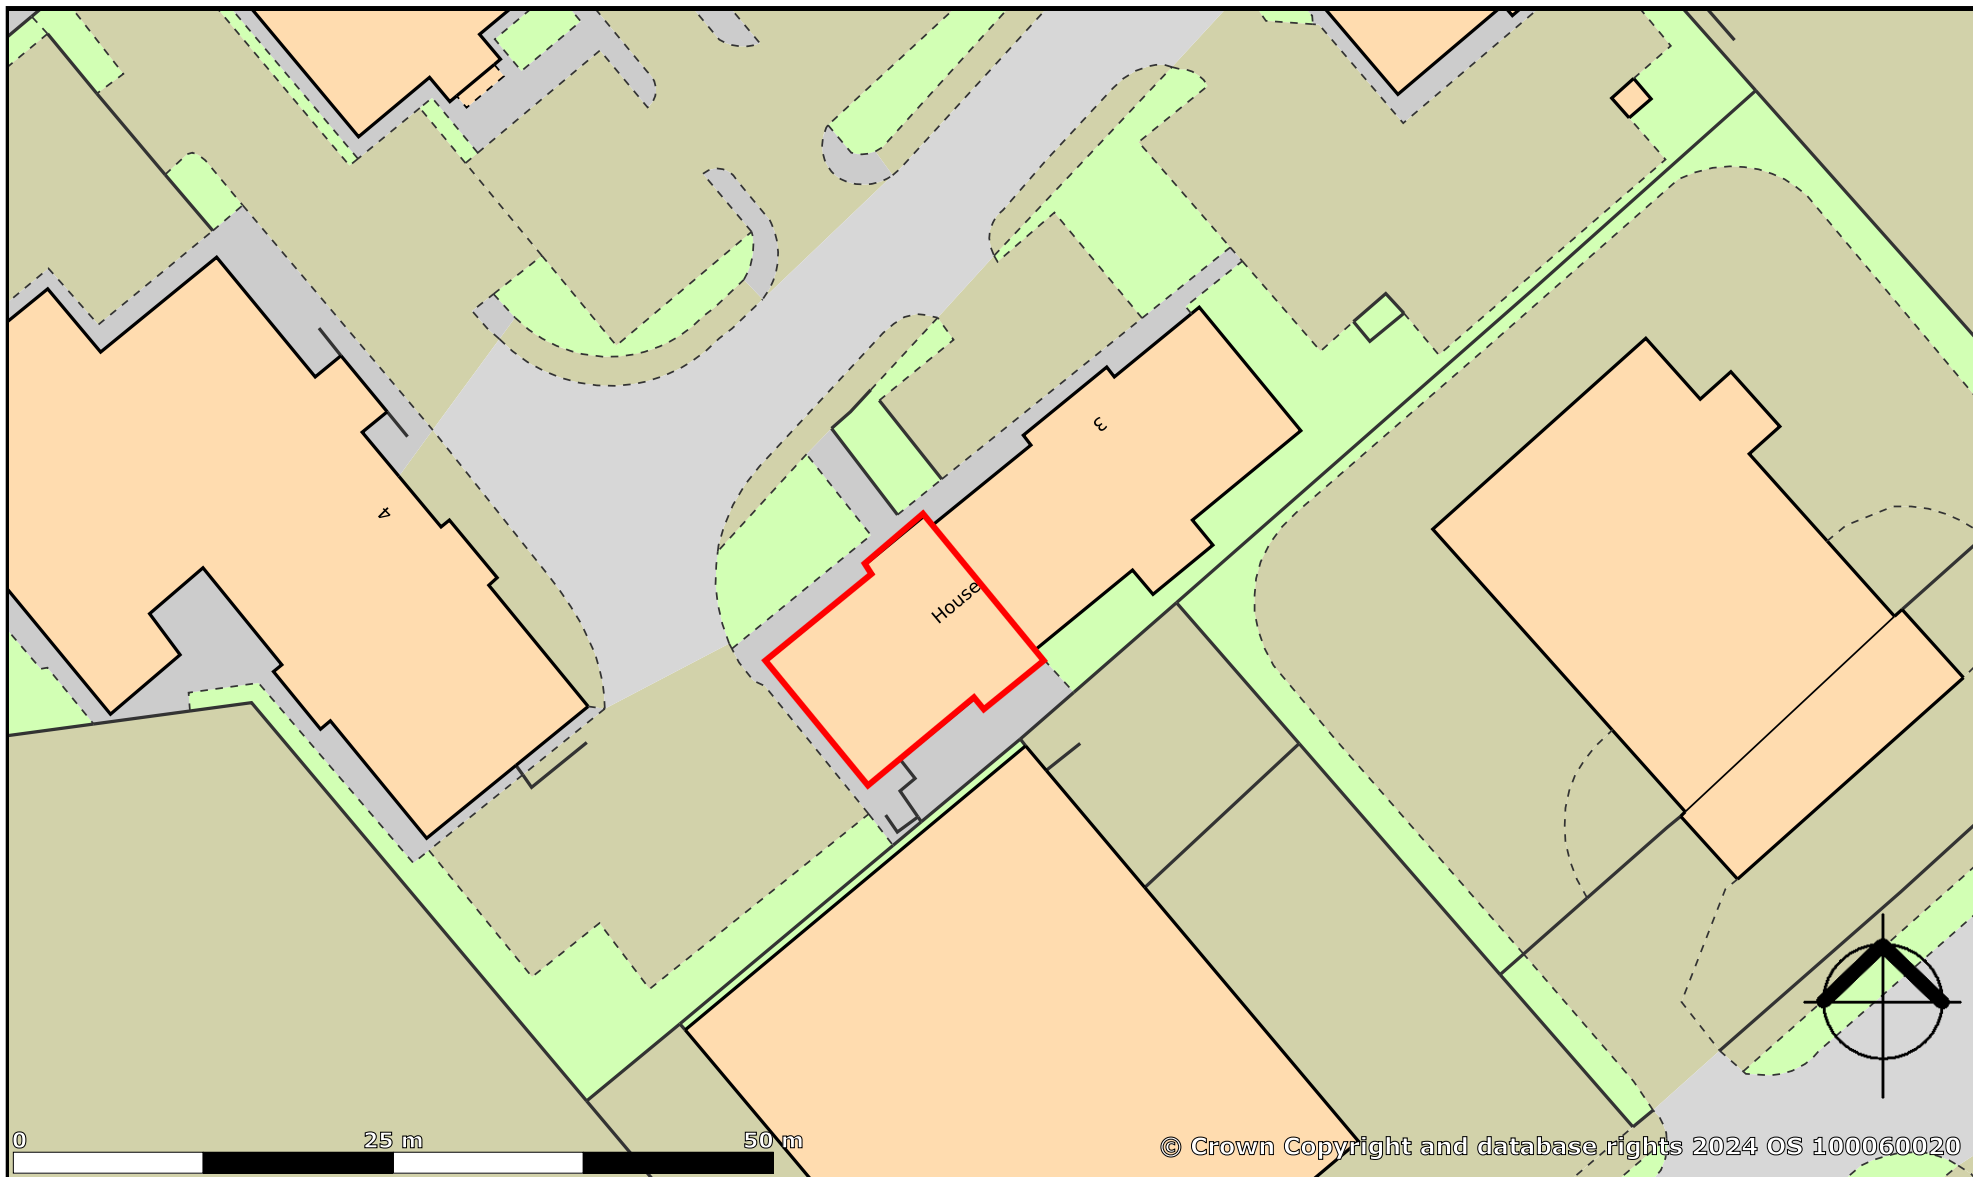

Crown House, Wavell Drive, Rosehill Industrial Estate, Carlisle, CA1 2ST

created on **edozo**

Plotted Scale - 1:500

This map is published for convenience of identification only and although believed to be correct, is not guaranteed and it does not form any part of any contract