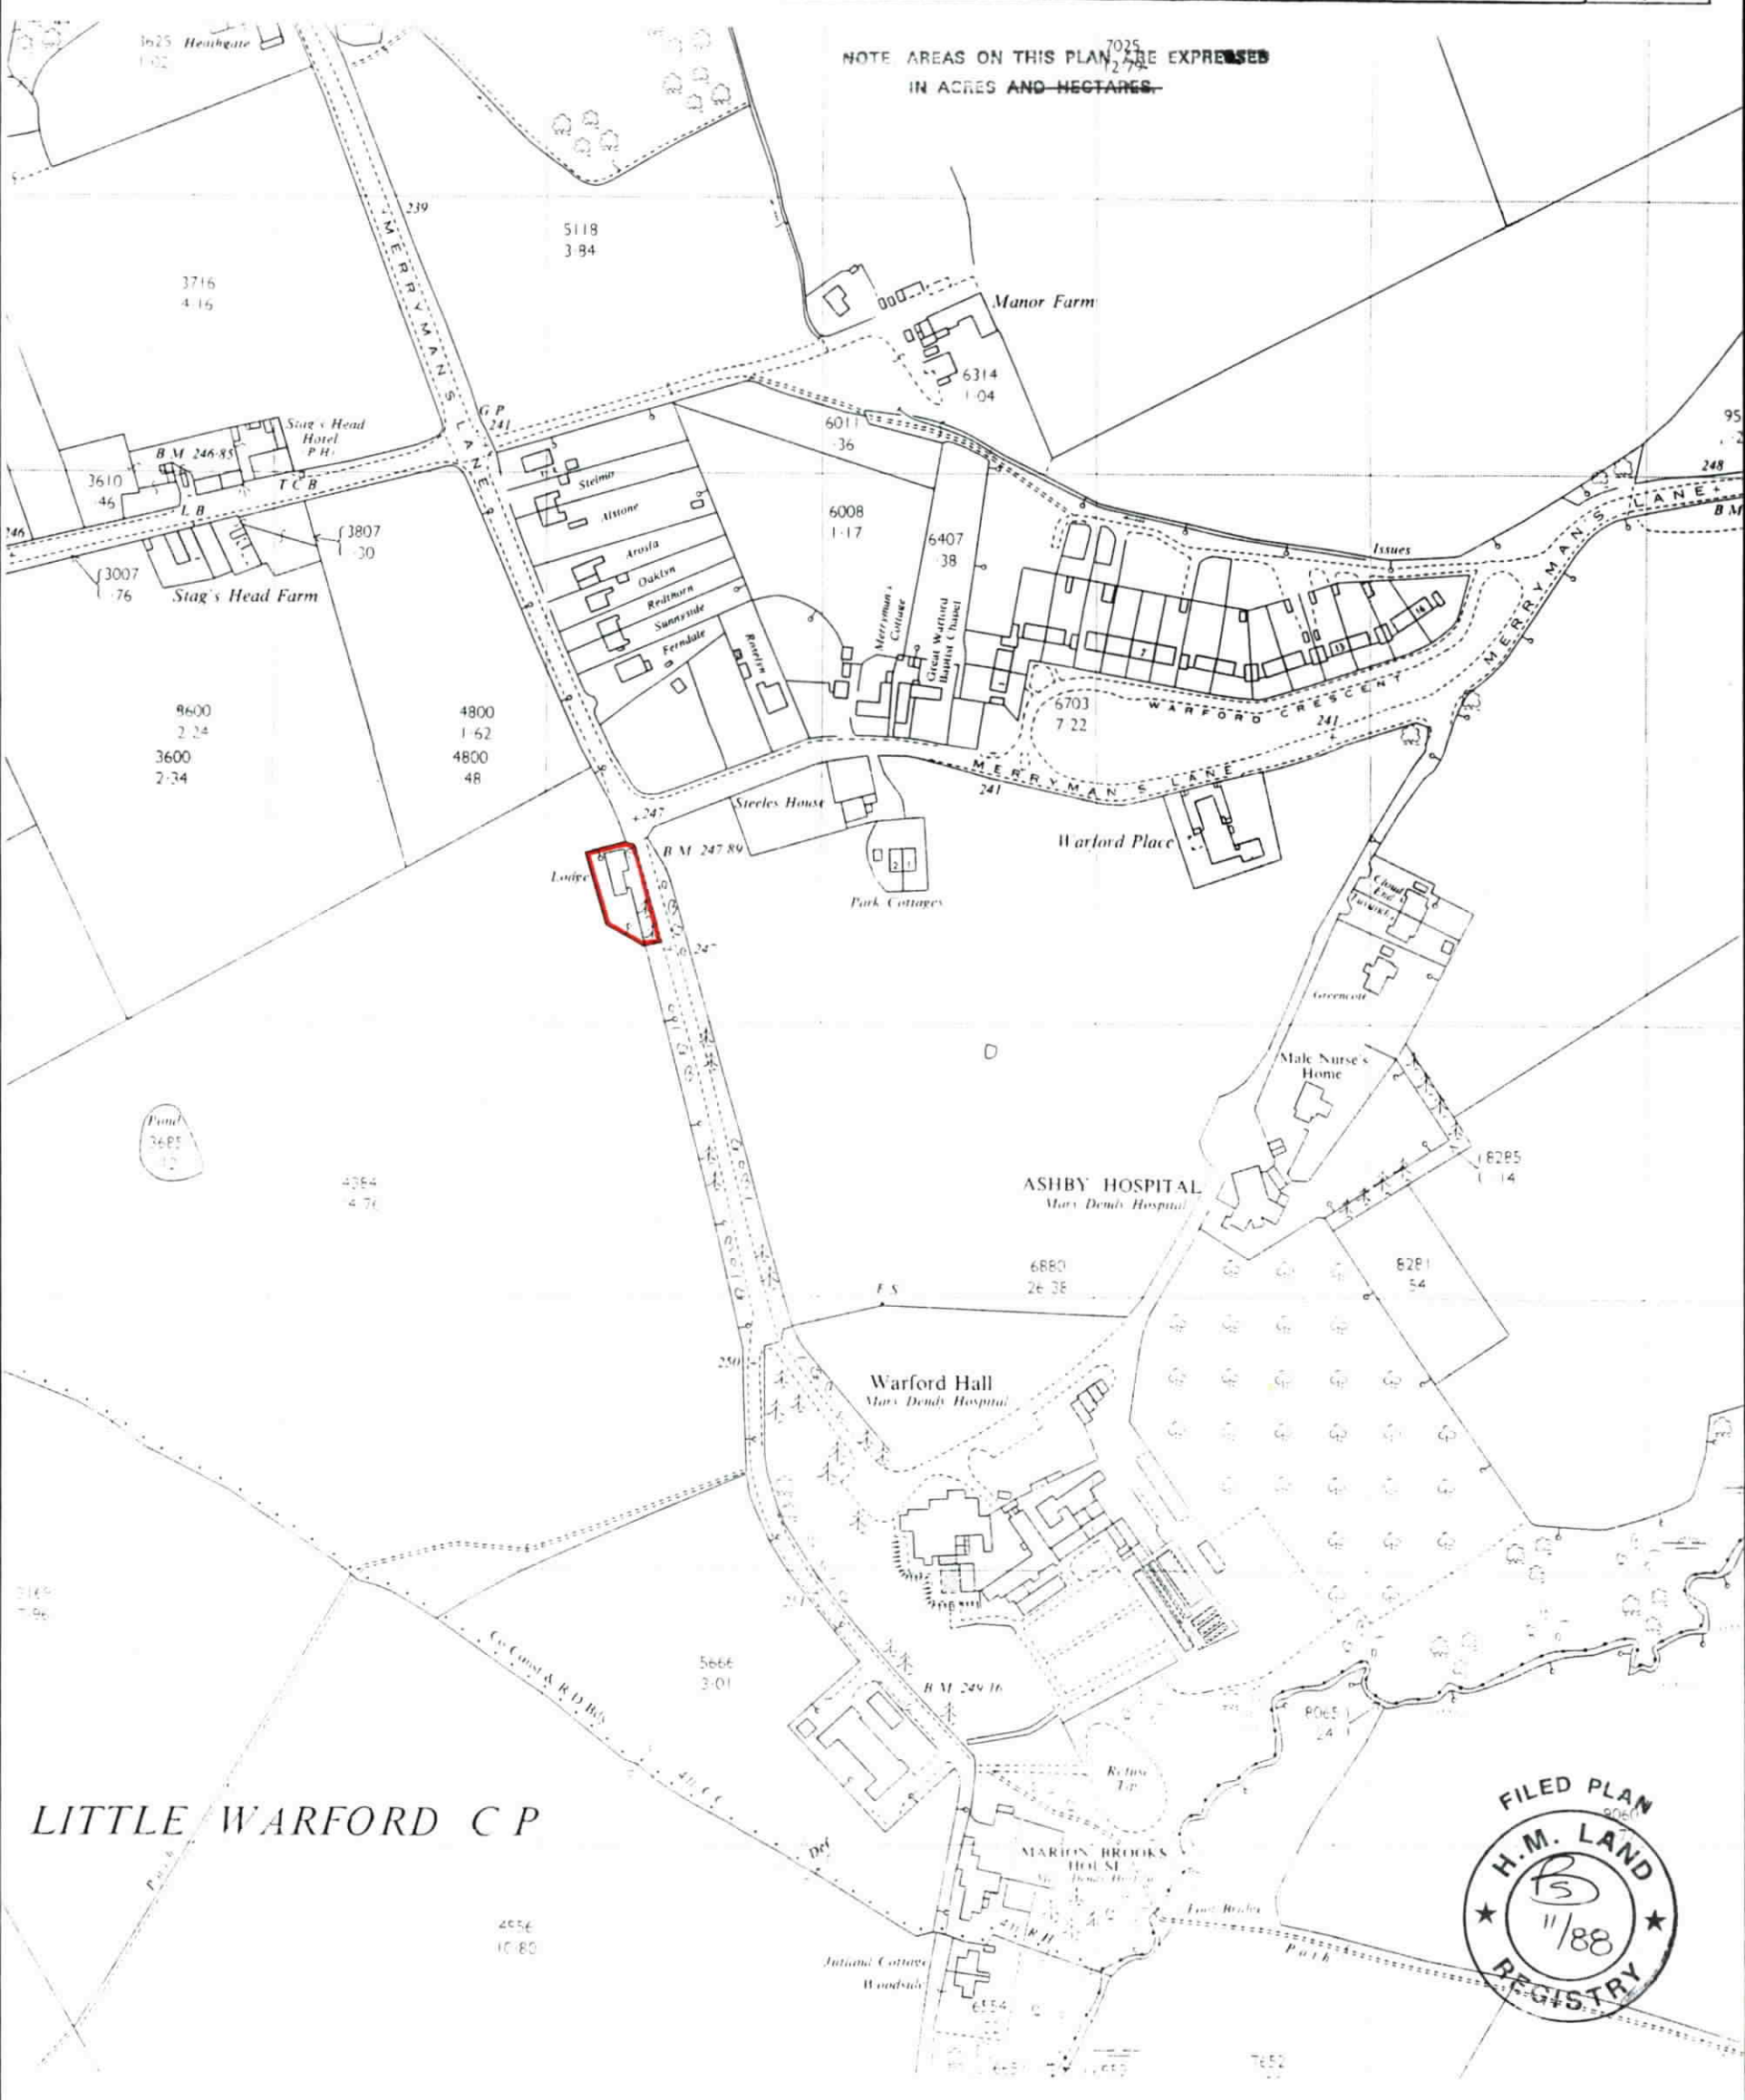

H.M. LAND REGISTRY

TITLE NUMBER

CH297602

ORDNANCE SURVEY
PLAN REFERENCE

SJ8176 SJ8177

SECTION

Scale
1/2500

COUNTY CHESHIRE

DISTRICT MACCLESFIELD

© Crown copyright

LITTLE WARFORD C P

This is a print of the view of the title plan obtained from HM Land Registry showing the state of the title plan on 24 February 2023 at 09:06:42. This title plan shows the general position, not the exact line, of the boundaries. It may be subject to distortions in scale. Measurements scaled from this plan may not match measurements between the same points on the ground.