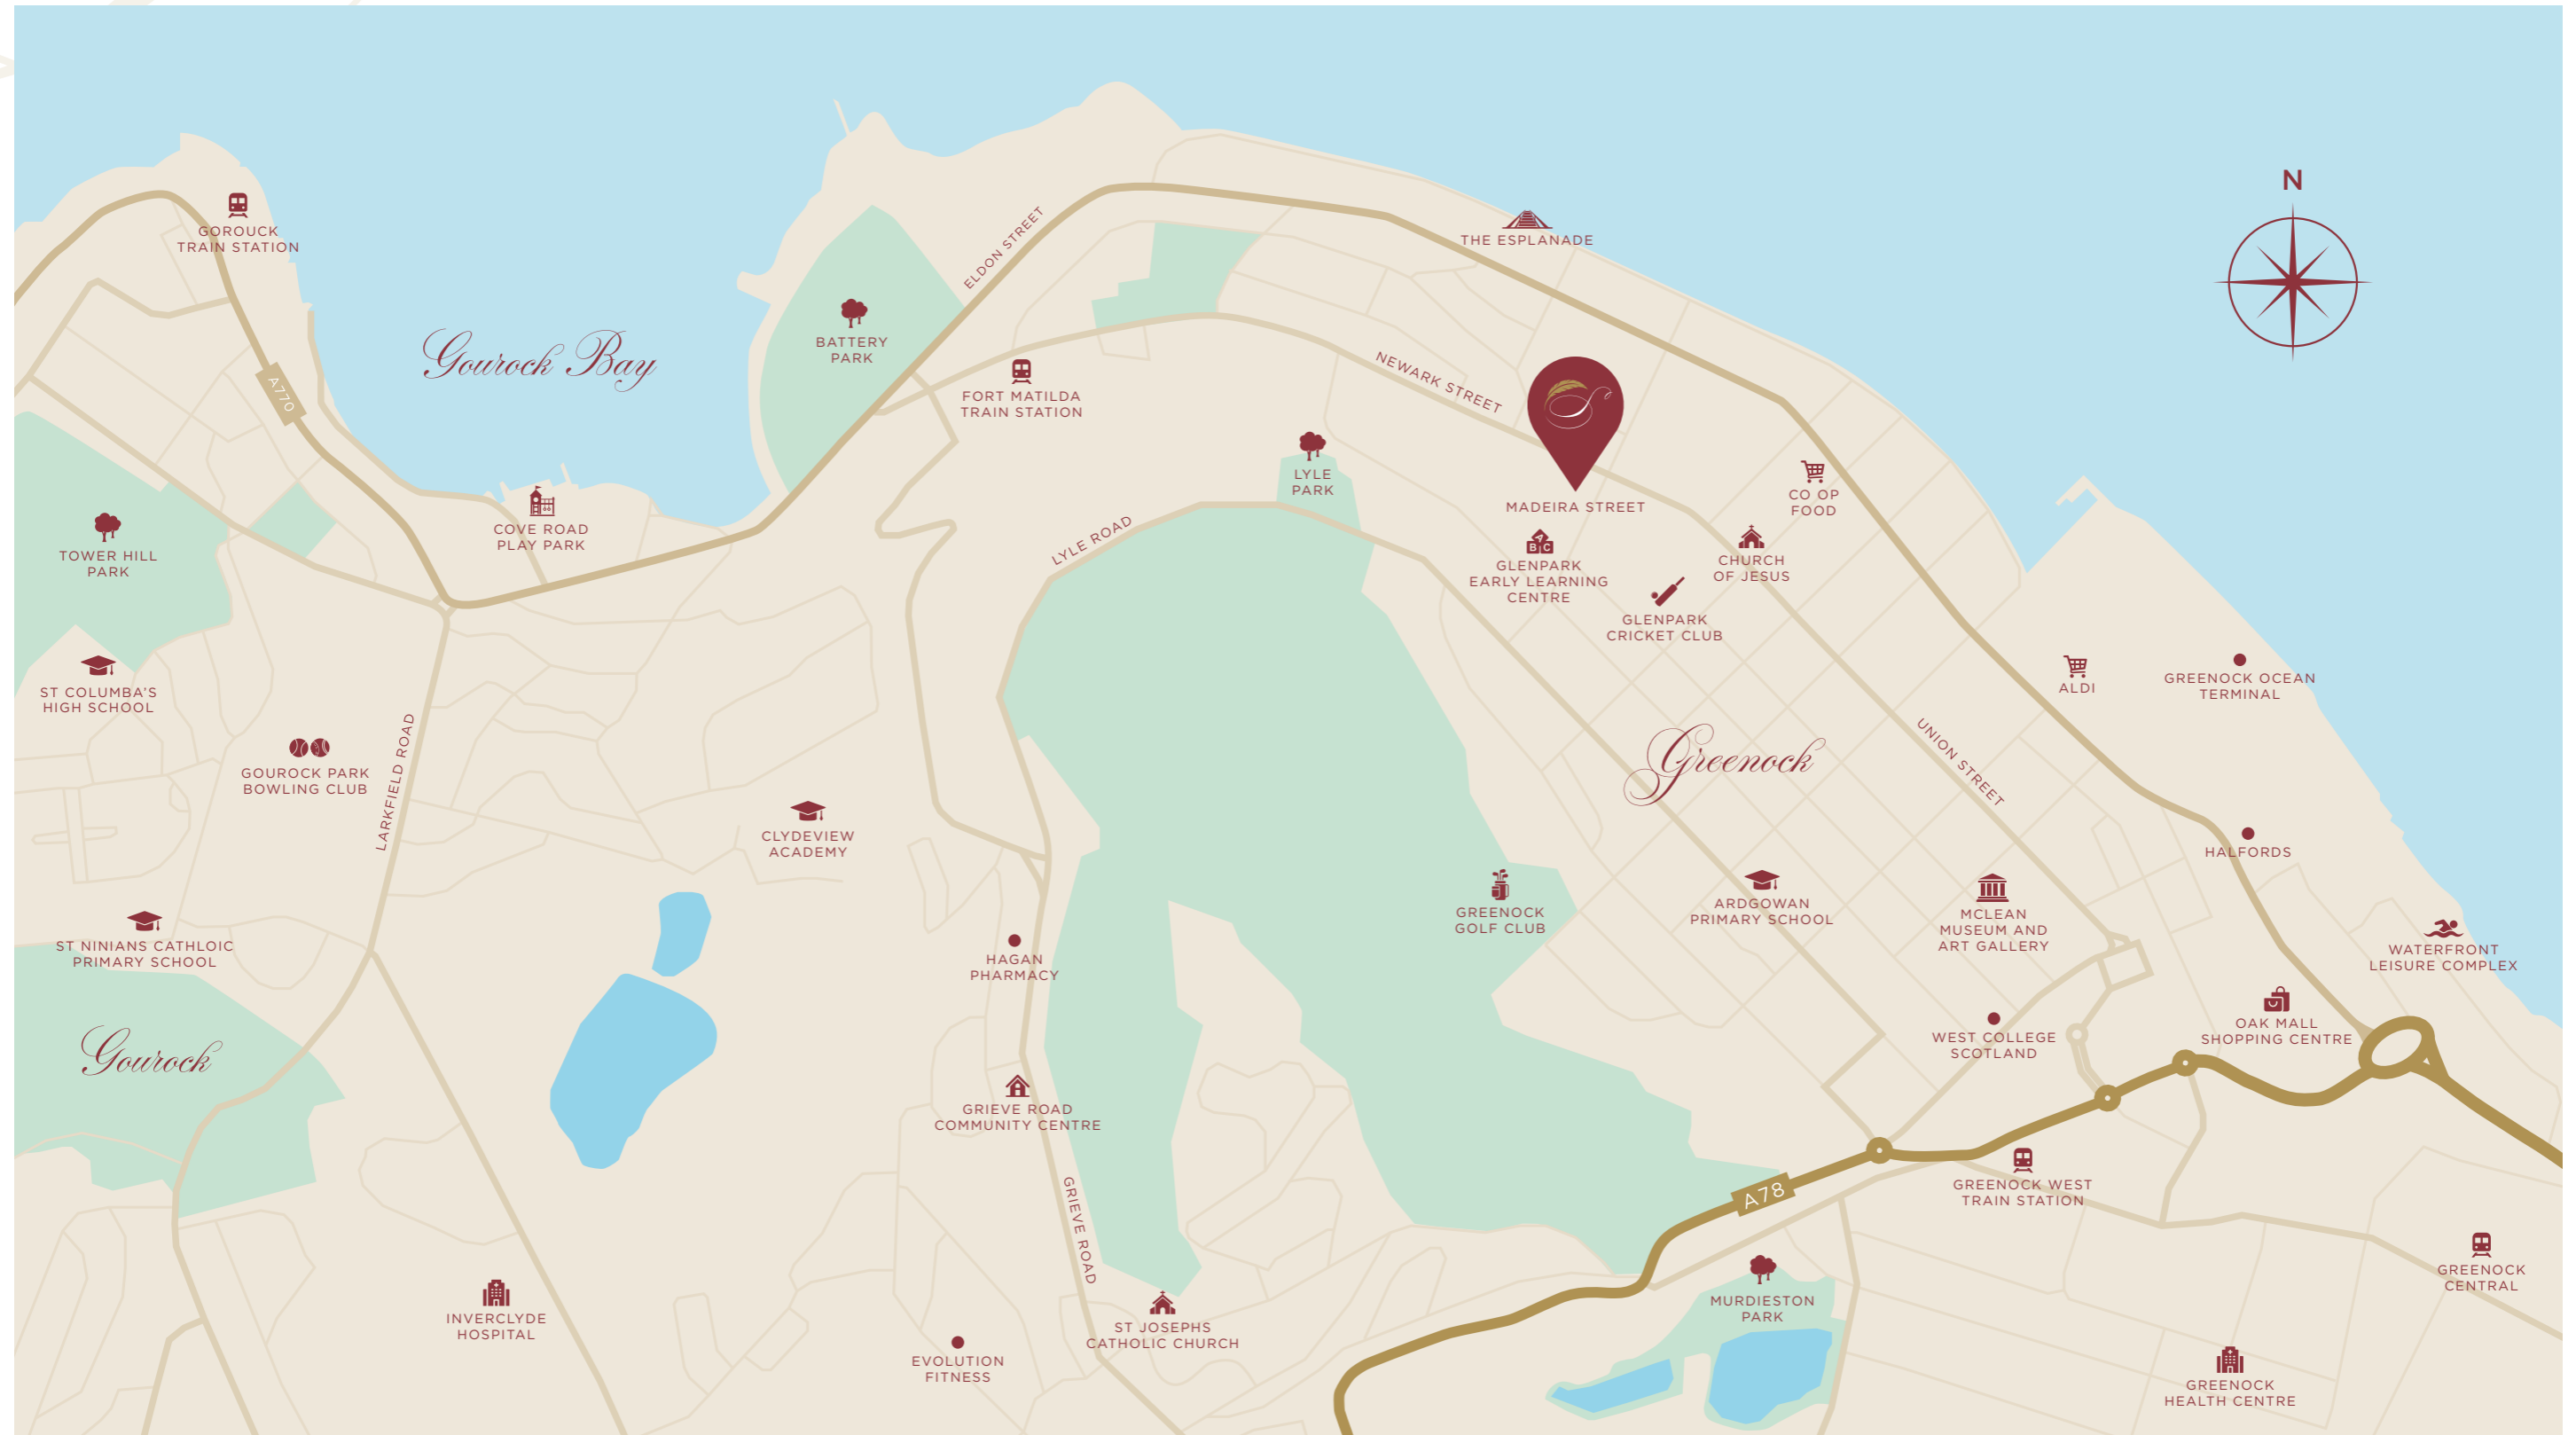

Location Plan

○ 40-minute drive to Glasgow City Centre

○ 300m from Greenock Esplanade

○ Regular public transport options

○ Various health, leisure and cultural arts centres