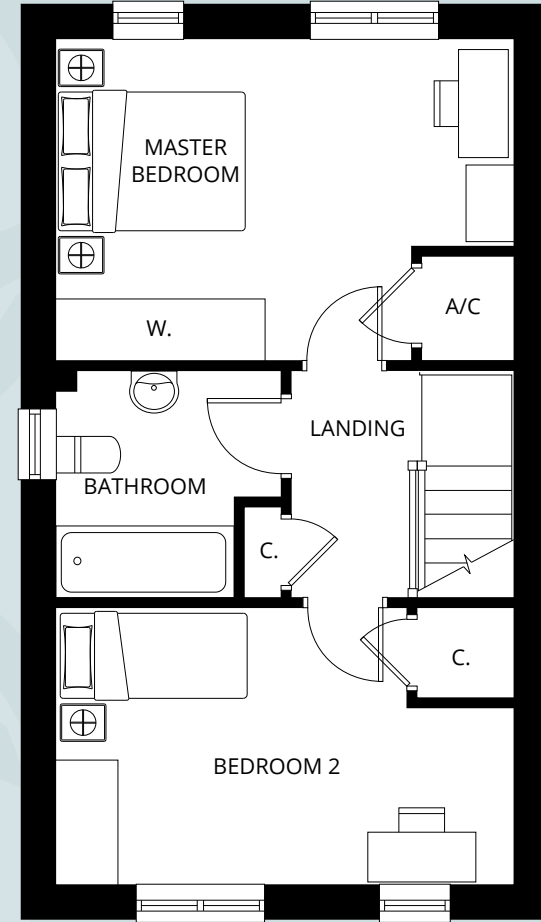

THE ALDER

2 BEDROOM SEMI DETACHED HOUSE

TOTAL INTERNAL AREA:
73.2m² / 791 ft²

THE ALDER

Ground Floor

Kitchen / Dining	2.92* x 5.03*m	9'6" x 16'6"
Lounge	4.50 x 3.13m	14'9" x 10'3"
WC	0.94 x 1.70m	3'1" x 5'6"

First Floor

Master bedroom	4.50* x 3.16*m	14'9" x 10'4"
Bedroom 2	4.50* x 2.72*m	14'9" x 8'11"
Family Bathroom	2.23* x 2.25*m	7'3" x 7'4"

Internal floor plans may be subject to alteration. Computer generated images are for illustrative purposes only. *Dimensions listed are maximum. Where the plot is right handed, the property will be a mirror of the image shown.