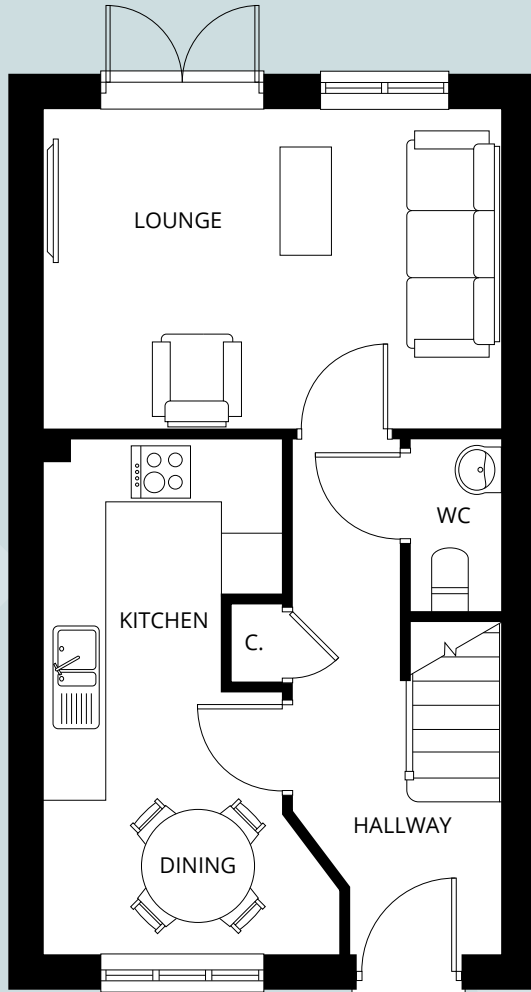

THE ALDER

2 BEDROOM SEMI DETACHED HOUSE

TOTAL INTERNAL AREA:
73.2m² / 791 ft²

THE ALDER

Ground Floor

Kitchen / Dining	2.92* x 5.03*m	9'6" x 16'6"
Lounge	4.50 x 3.13m	14'9" x 10'3"
WC	0.94 x 1.70m	3'1" x 5'6"

First Floor

Master bedroom	4.50* x 3.16*m	14'9" x 10'4"
Bedroom 2	4.50* x 2.72*m	14'9" x 8'11"
Family Bathroom	2.23* x 2.25*m	7'3" x 7'4"

Internal floor plans may be subject to alteration. Computer generated images are for illustrative purposes only. *Dimensions listed are maximum. Where the plot is right handed, the property will be a mirror of the image shown.