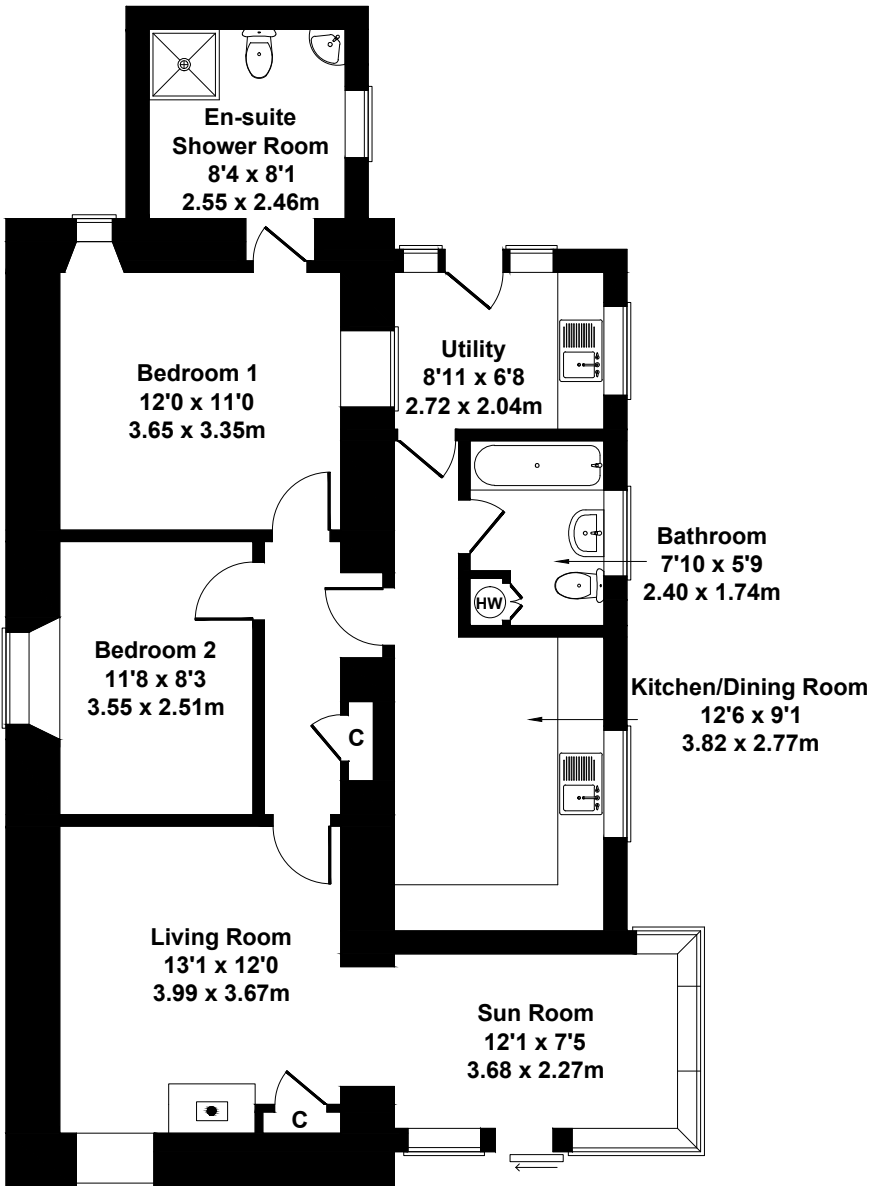

Netherheads of Skelmuir,

Approximate Gross Internal Area
957 sq ft - 89 sq m

Not to Scale. Produced by The Plan Portal 2024
For Illustrative Purposes Only.