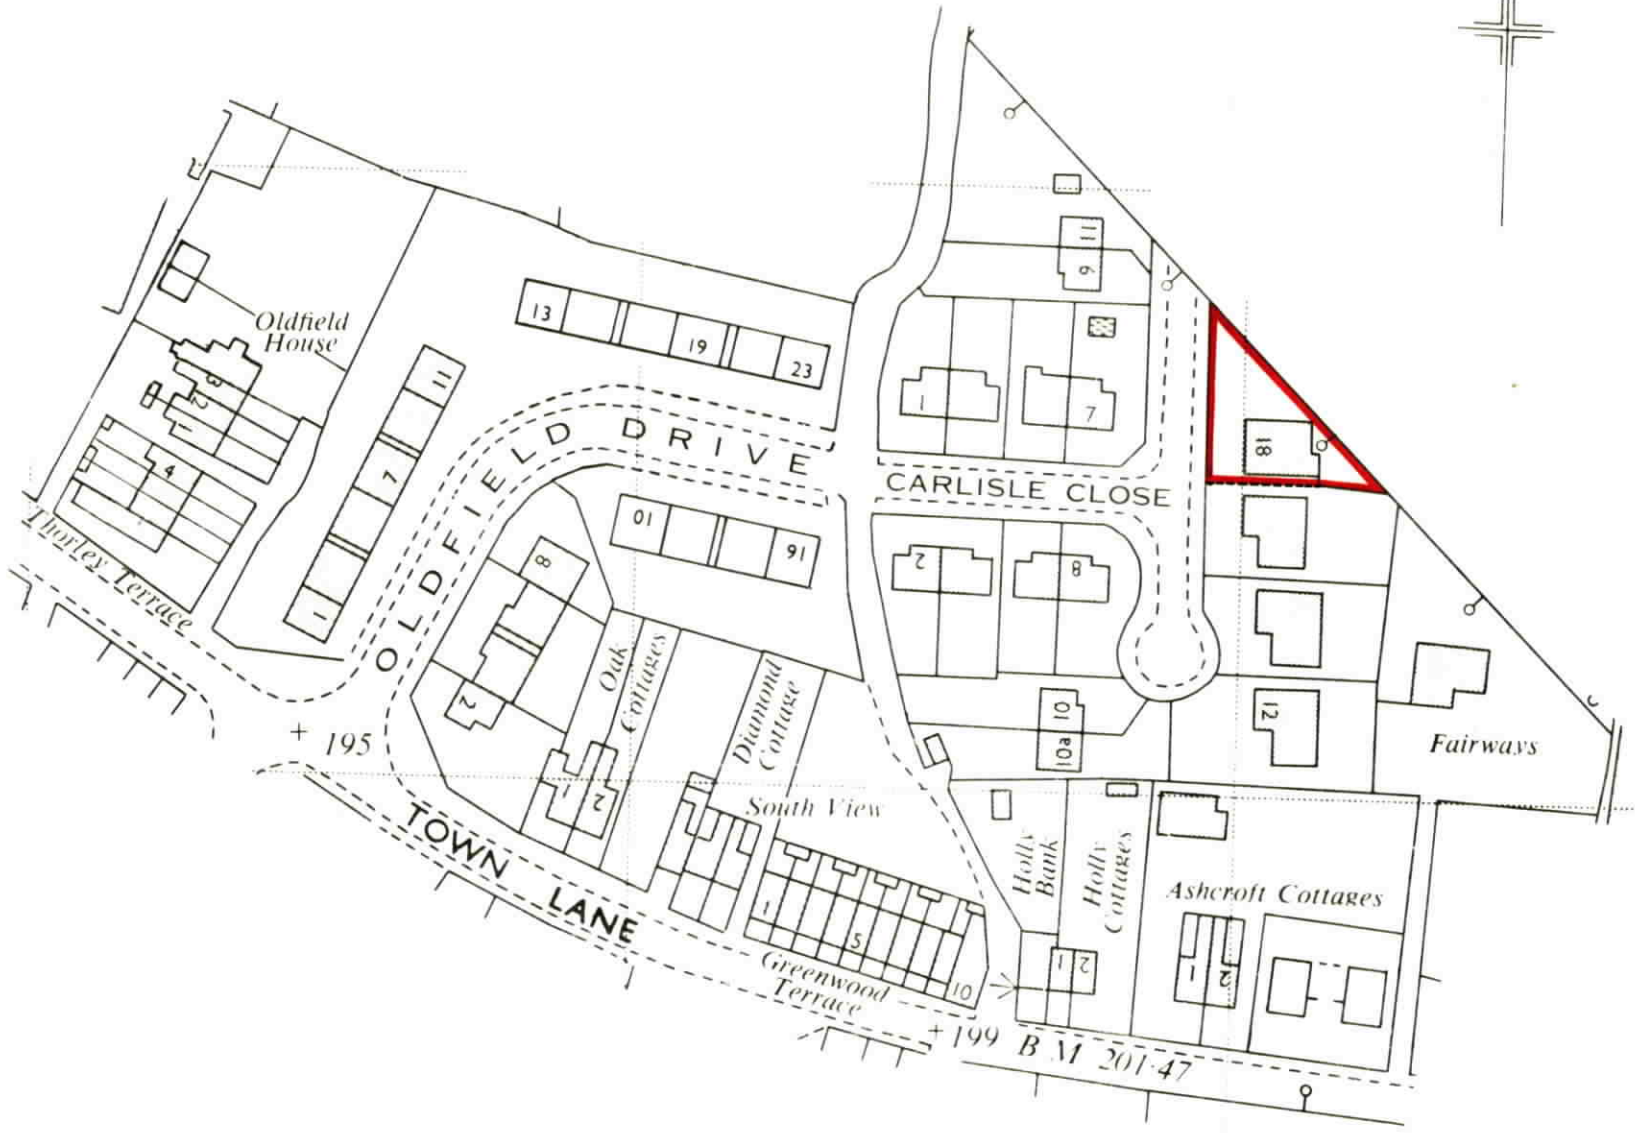

H.M. LAND REGISTRY

TITLE NUMBER

CH 174075

ORDNANCE SURVEY
PLAN REFERENCE

SJ 7879

SECTION **B**

Scale
1/1250 Enlarged from 1/2500

COUNTY **CHESHIRE**

DISTRICT **MACCLESFIELD**

© Crown copyright 1978

MOBBERLEY PARISH

This is a print of the view of the title plan obtained from HM Land Registry showing the state of the title plan on 01 July 2024 at 09:56:18. This title plan shows the general position, not the exact line, of the boundaries. It may be subject to distortions in scale. Measurements scaled from this plan may not match measurements between the same points on the ground.

This title is dealt with by HM Land Registry, Birkenhead Office.

© Crown Copyright. Produced by HM Land Registry. Reproduction in whole or in part is prohibited without the prior written permission of Ordnance Survey. Licence Number 100026316.