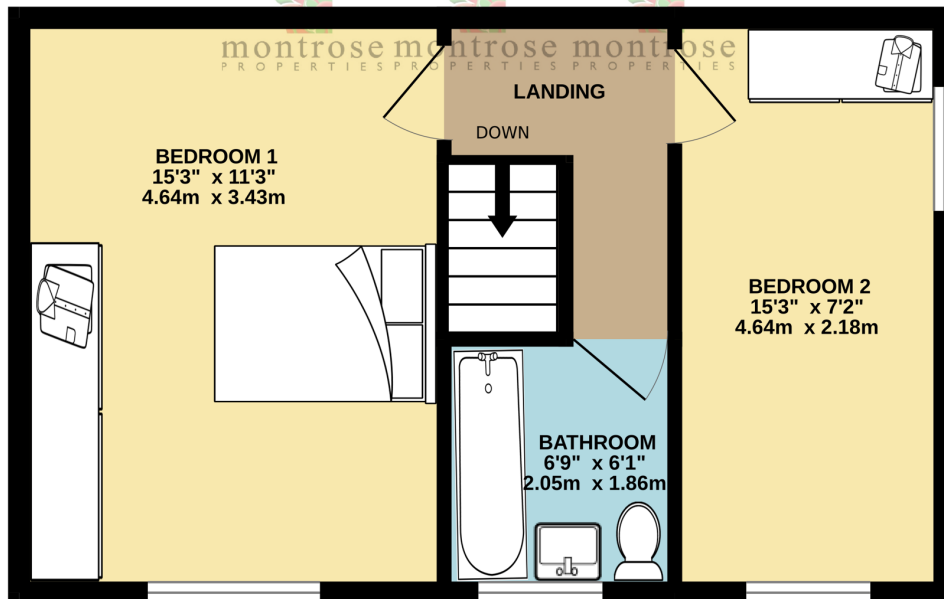

GROUND FLOOR  
373 sq.ft. (34.7 sq.m.) approx.

montrose montrose montrose  
PROPERTIES PROPERTIES PROPERTIES

1ST FLOOR  
373 sq.ft. (34.7 sq.m.) approx.

montrose montrose montrose  
PROPERTIES PROPERTIES PROPERTIES

TOTAL FLOOR AREA : 747 sq.ft. (69.4 sq.m.) approx.

Whilst every attempt has been made to ensure the accuracy of the floorplan contained here, measurements of doors, windows, rooms and any other items are approximate and no responsibility is taken for any error, omission or mis-statement. This plan is for illustrative purposes only and should be used as such by any prospective purchaser. The services, systems and appliances shown have not been tested and no guarantee as to their operability or efficiency can be given.