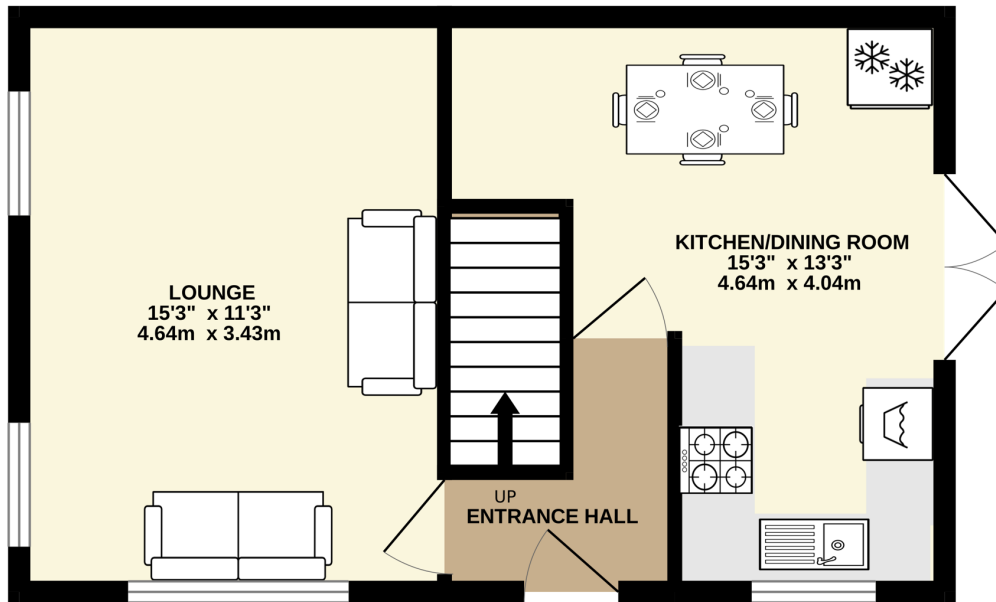

GROUND FLOOR  
373 sq.ft. (34.7 sq.m.) approx.

montrose montrose montrose  
PROPERTIES PROPERTIES PROPERTIES

1ST FLOOR  
373 sq.ft. (34.7 sq.m.) approx.

montrose montrose montrose  
PROPERTIES PROPERTIES PROPERTIES

TOTAL FLOOR AREA : 747 sq.ft. (69.4 sq.m.) approx.

Whilst every attempt has been made to ensure the accuracy of the floorplan contained here, measurements of doors, windows, rooms and any other items are approximate and no responsibility is taken for any error, omission or mis-statement. This plan is for illustrative purposes only and should be used as such by any prospective purchaser. The services, systems and appliances shown have not been tested and no guarantee as to their operability or efficiency can be given.