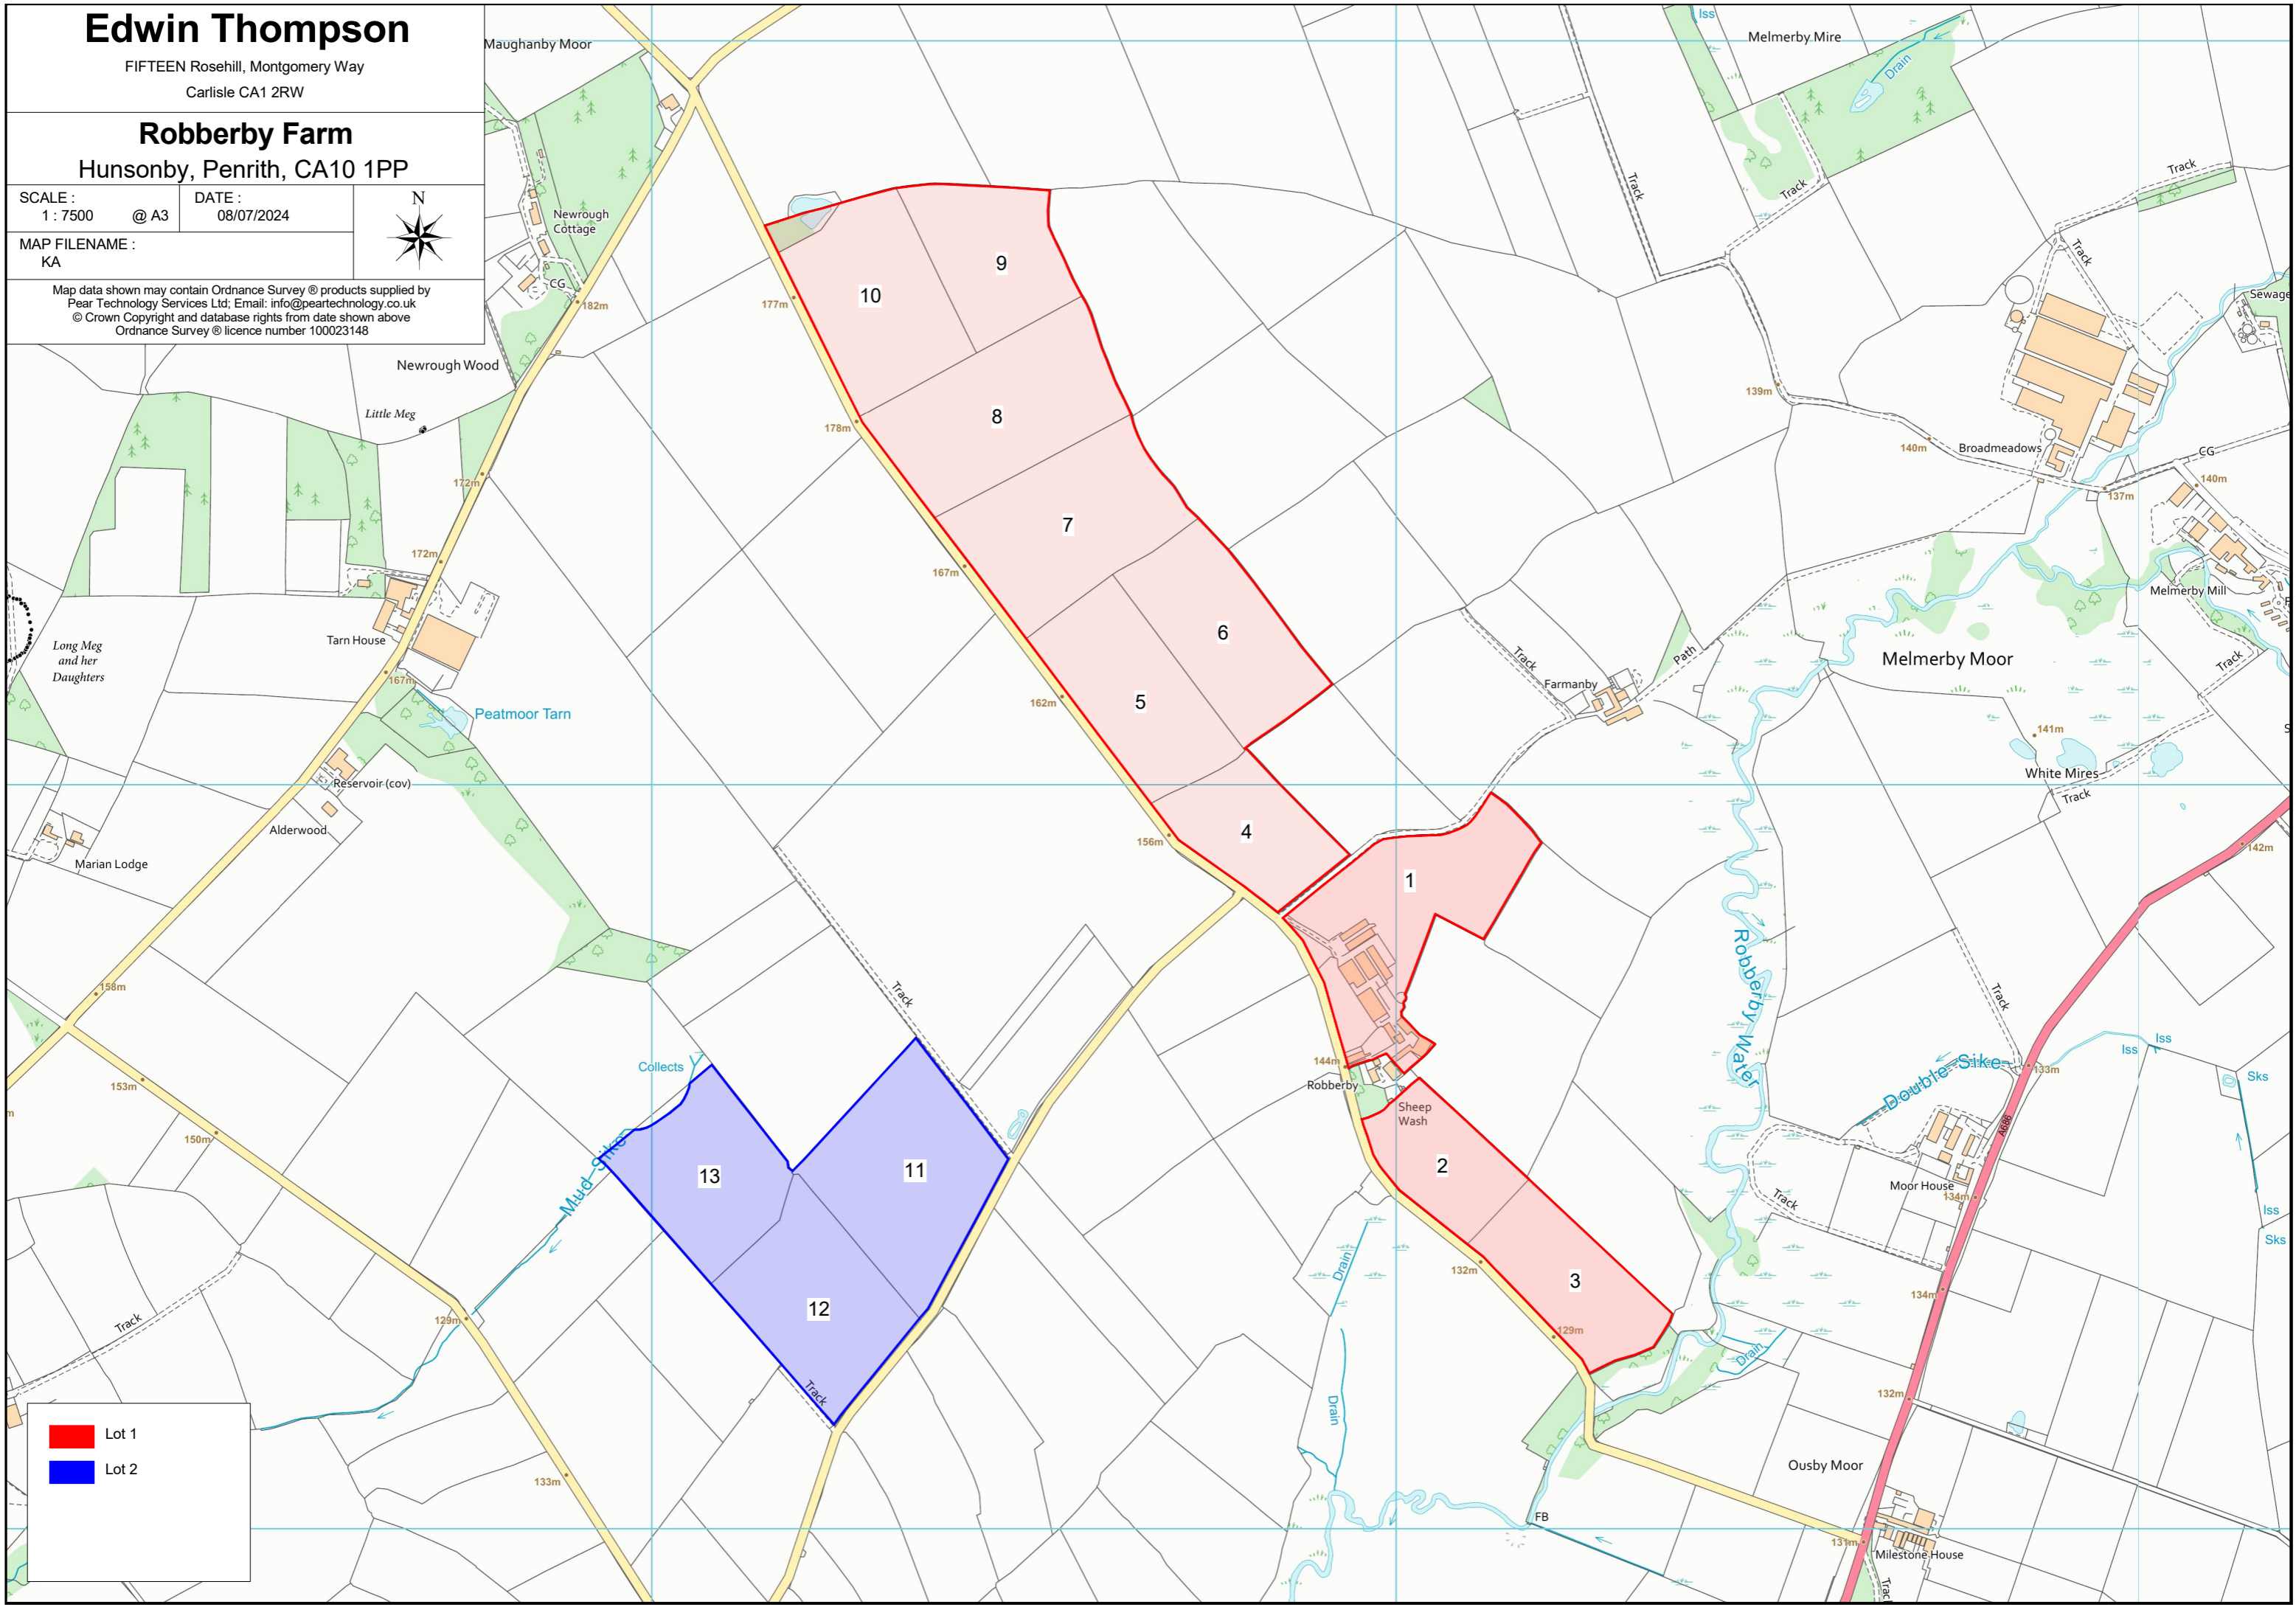

# Edwin Thompson

FIFTEEN Rosehill, Montgomery Way  
Carlisle CA1 2RW

## Robberby Farm

Hunsonby, Penrith, CA10 1PP

SCALE : 1 : 7500 @ A3 DATE : 08/07/2024

MAP FILENAME : KA

Map data shown may contain Ordnance Survey © products supplied by Pear Technology Services Ltd; Email: info@peartechology.co.uk © Crown Copyright and database rights from date shown above Ordnance Survey © licence number 100023148

- Lot 1
- Lot 2