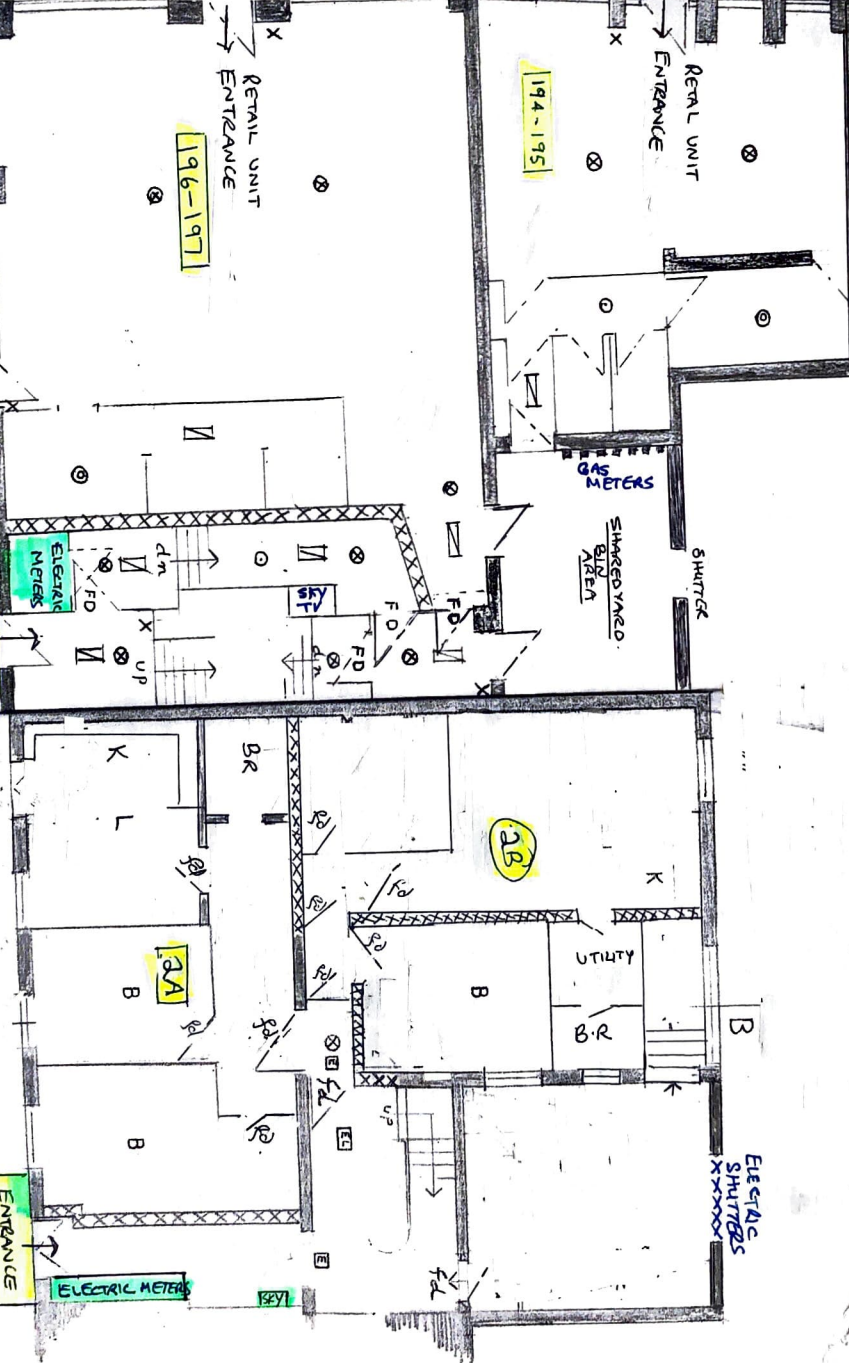

NORFOLK STREET

NORFOLK STREET

ENTRANCE TO FLATS 1-A-G

ENTRANCE TO FLATS 2-A-G

196-197

194-195

2A

2B

RETAIL UNIT
ENTRANCE

RETAIL UNIT
ENTRANCE

GAS METERS

SHARED YARD
BUILD AREA

SHUTTER

ELECTRIC METERS

ELECTRIC METERS

ELECTRIC SHUTTERS

STREET WEST