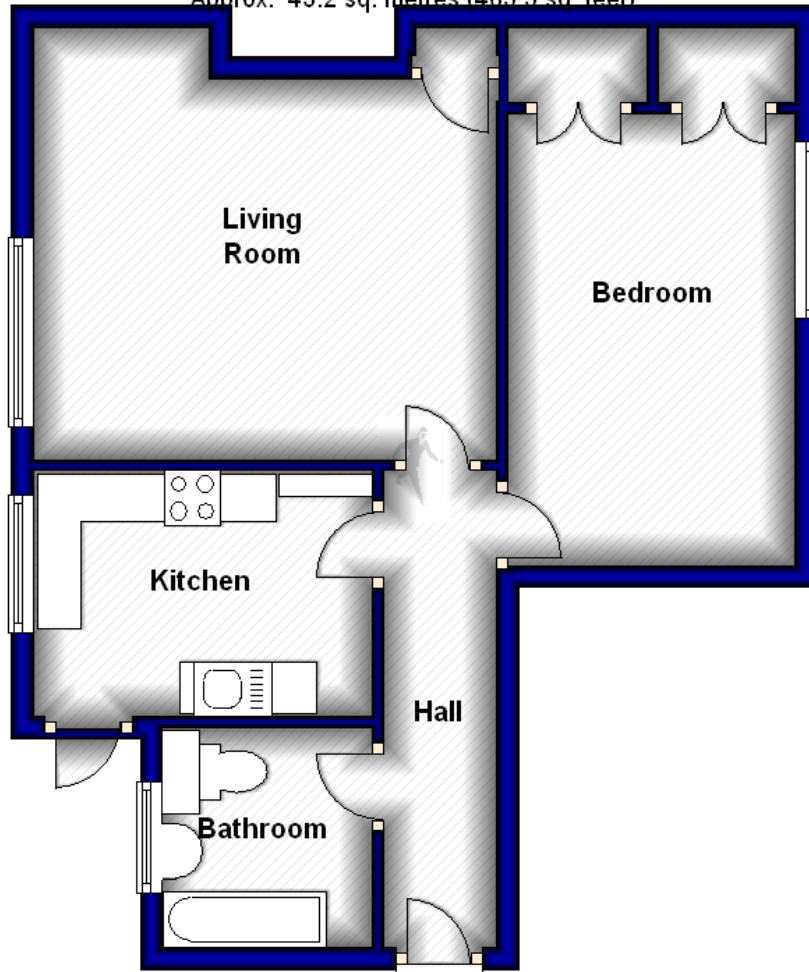

132 Auchinyell Road
Aberdeen

GROUND FLOOR

Approx. 43.2 sq. metres (465.5 sq. feet)

Total area: approx. 43.2 sq. metres (465.5 sq. feet)

The above particulars are for guidance only, no liability for any errors or omissions will be accepted by Aberdeen Property Leasing Ltd.