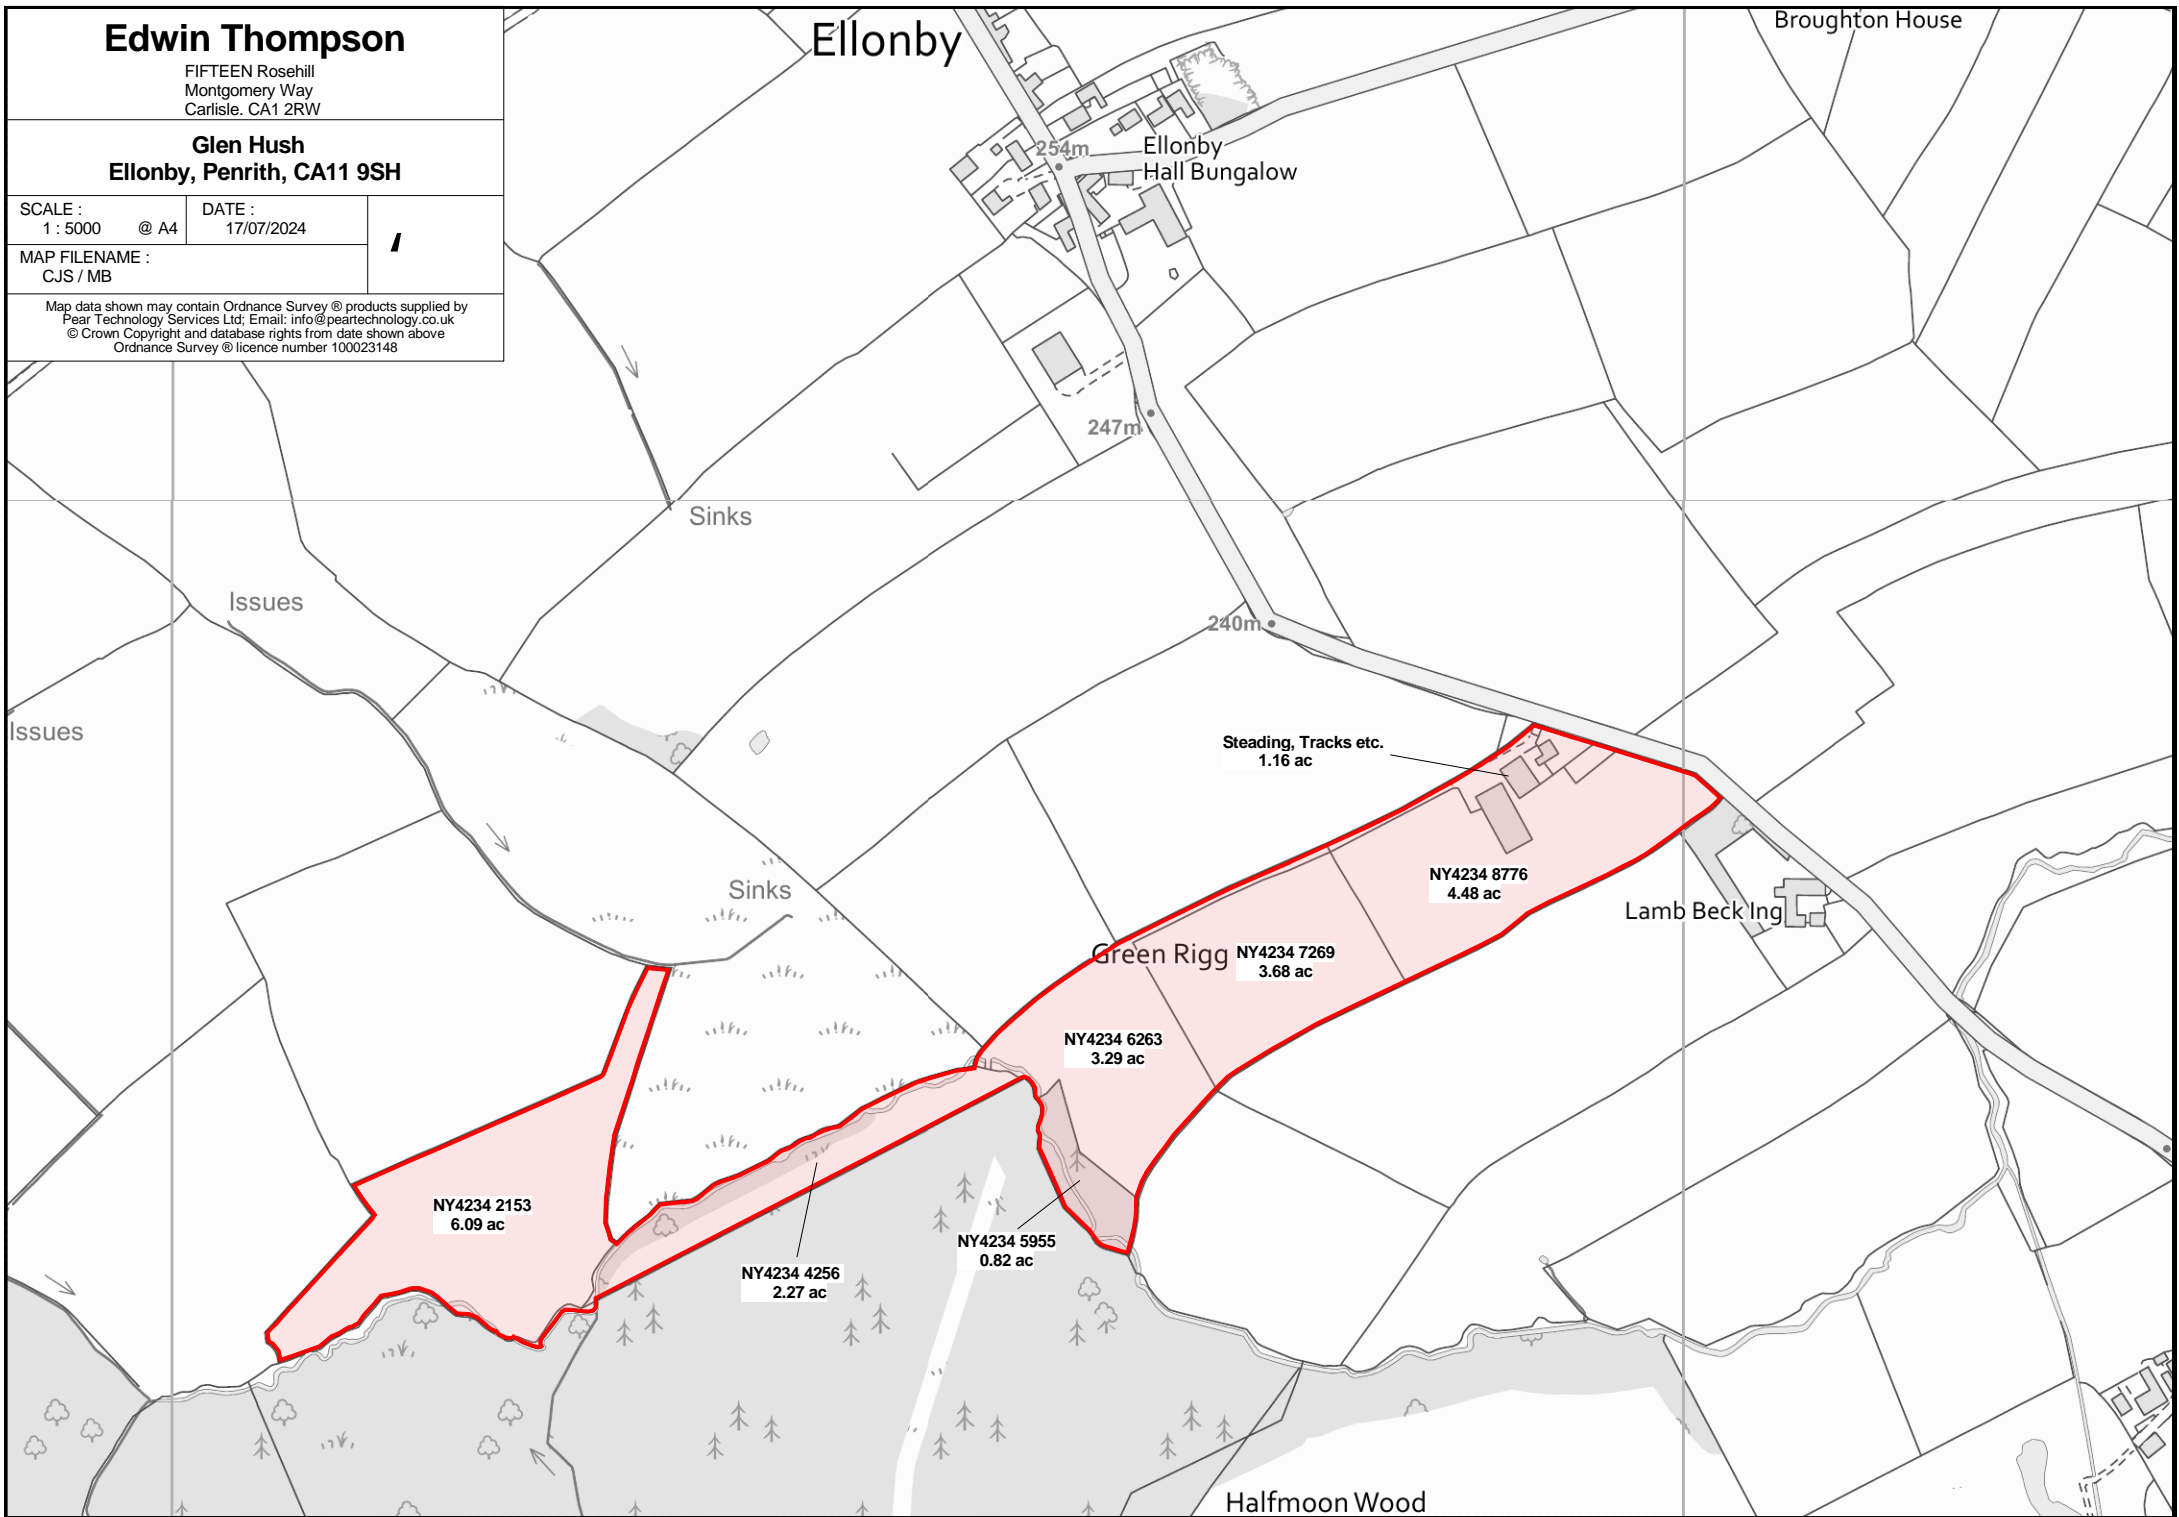

Edwin Thompson

FIFTEEN Rosehill
Montgomery Way
Carlisle, CA1 2RW

Glen Hush
Ellonby, Penrith, CA11 9SH

SCALE : 1 : 5000 @ A4 DATE : 17/07/2024

MAP FILENAME : CJS / MB

Map data shown may contain Ordnance Survey @ products supplied by
Pear Technology Services Ltd; Email: info@peartechology.co.uk
© Crown Copyright and database rights from date shown above
Ordnance Survey @ licence number 100023148

Ellonby

Broughton House

254m

Ellonby
Hall Bungalow

247m

Sinks

240m

Issues

Issues

Stading, Tracks etc.
1.16 ac

NY4234 8776
4.48 ac

Lamb Beck Ing

Sinks

Green Rigg NY4234 7269
3.68 ac

NY4234 6263
3.29 ac

NY4234 2153
6.09 ac

NY4234 4256
2.27 ac

NY4234 5955
0.82 ac

Halfmoon Wood