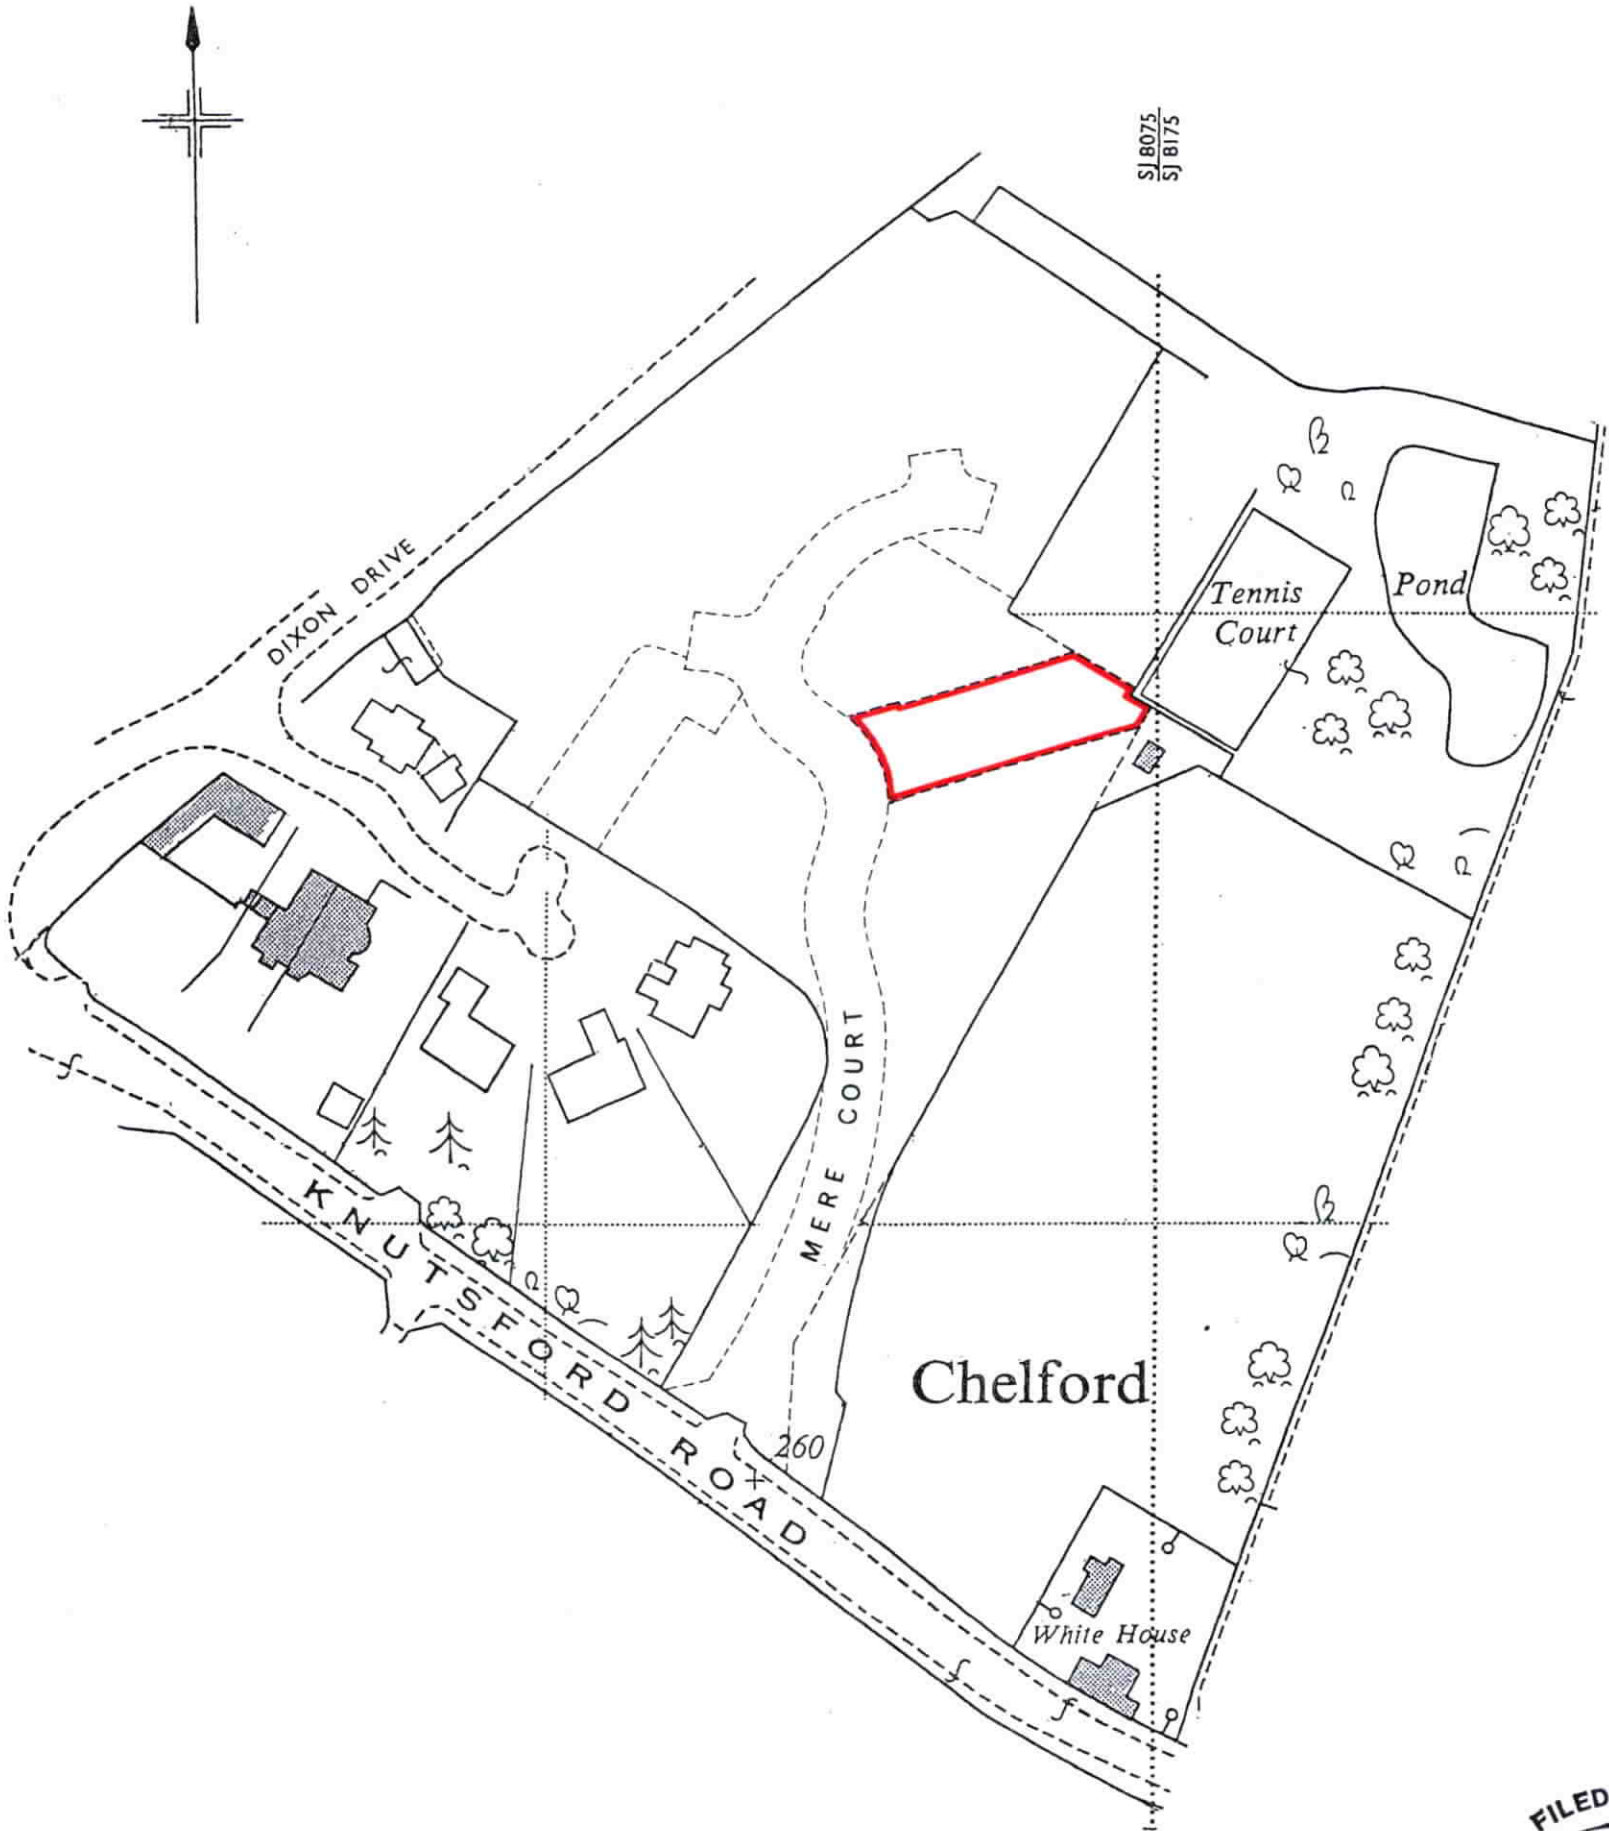

H.M. LAND REGISTRY		TITLE NUMBER	
		CH 427808	
ORDNANCE SURVEY PLAN REFERENCE	SJ 8075	SECTION B	Scale 1/1250 Enlarged from 1/2500
COUNTY CHESHIRE	DISTRICT MACCLESFIELD	© Crown copyright 1983	

This is a print of the view of the title plan obtained from HM Land Registry showing the state of the title plan on 24 May 2024 at 12:44:57. This title plan shows the general position, not the exact line, of the boundaries. It may be subject to distortions in scale. Measurements scaled from this plan may not match measurements between the same points on the ground.

This title is dealt with by HM Land Registry, Birkenhead Office.

© Crown Copyright. Produced by HM Land Registry. Reproduction in whole or in part is prohibited without the prior written permission of Ordnance Survey. Licence Number 100026316.