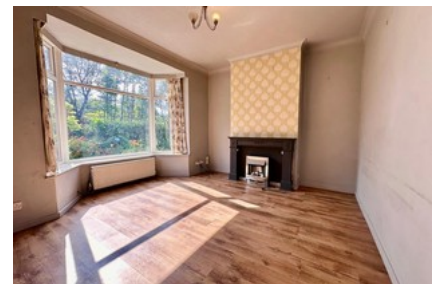

Chapelton Road Bromley Cross

- ✓ 3 Bedroom Semi-detached
- ✓ Auction Guide Price 265,000
- ✓ Spacious Rear Garden

- ✓ Close To Local Schools And Amenities
- ✓ Perfect For First Time Buyers!
- ✓ No-chain