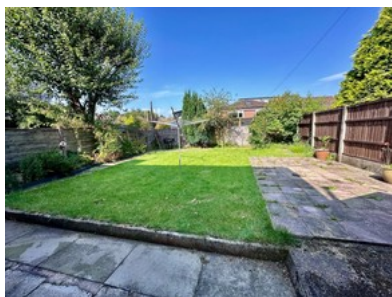

Chapelton Road Bromley Cross

Harrisons
ESTATE AGENTS

- ✔ 3 Bedroom Semi-detached
- ✔ Auction Guide Price 265,000
- ✔ Spacious Rear Garden
- ✔ Close To Local Schools And Amenities
- ✔ Perfect For First Time Buyers!
- ✔ No-chain