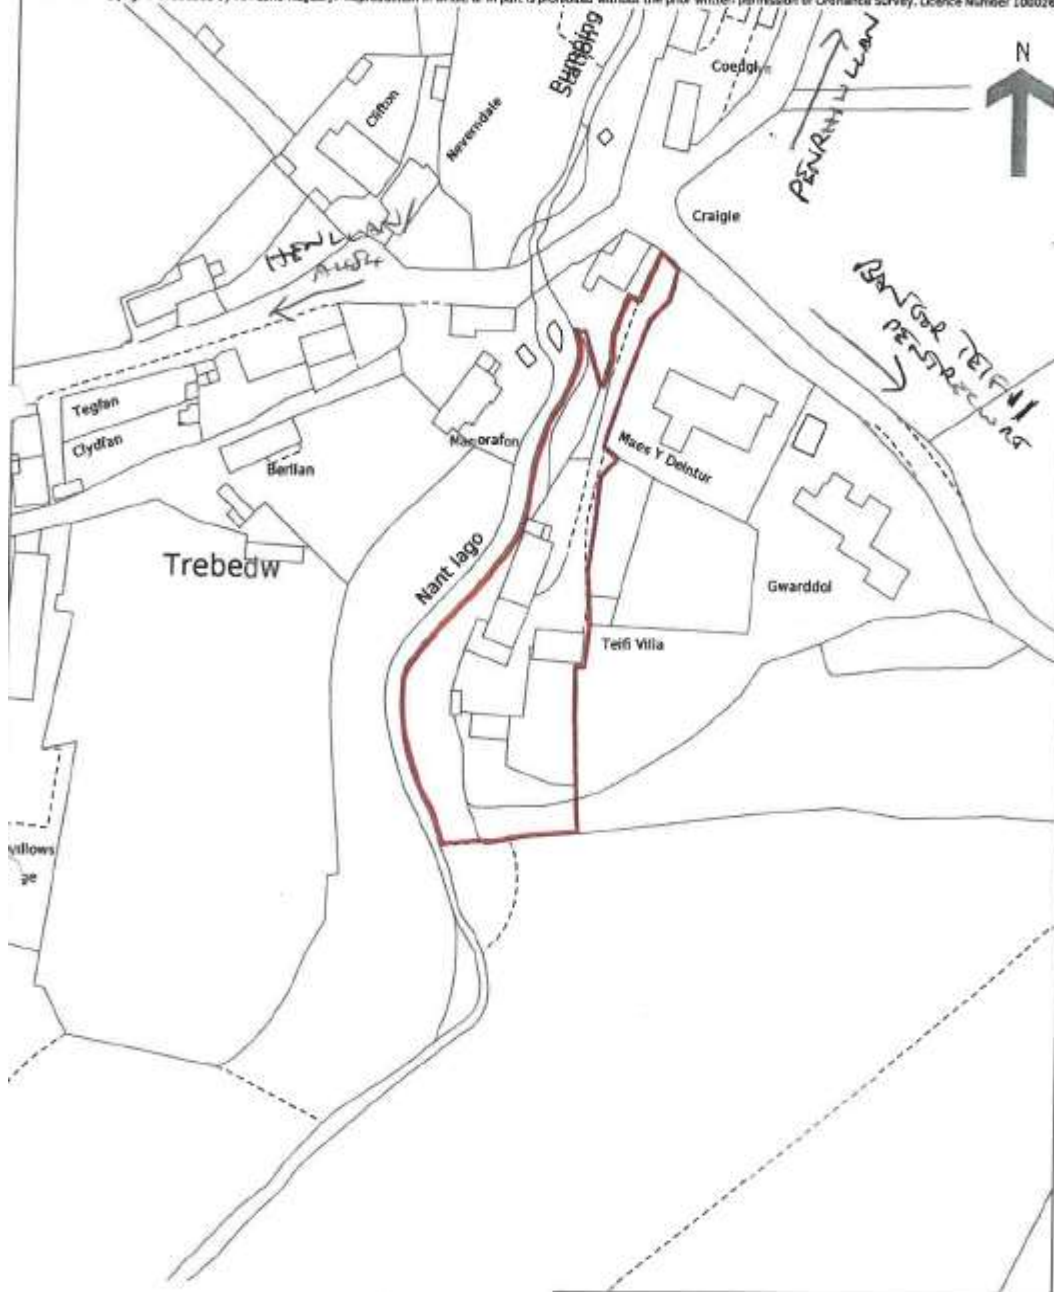

HM Land Registry  
Official copy of  
title plan

Title number **CYM478744**  
Ordnance Survey map reference **SN3640NW**  
Scale **1:1250 enlarged from 1:2500**  
Administrative area **Ceredigion / Ceredigion**

© Crown Copyright. Produced by HM Land Registry. Reproduction in whole or in part is prohibited without the prior written permission of Ordnance Survey. Licence Number 100026312

**FOR IDENTIFICATION PURPOSES ONLY**

30.  
lau flaenorol.