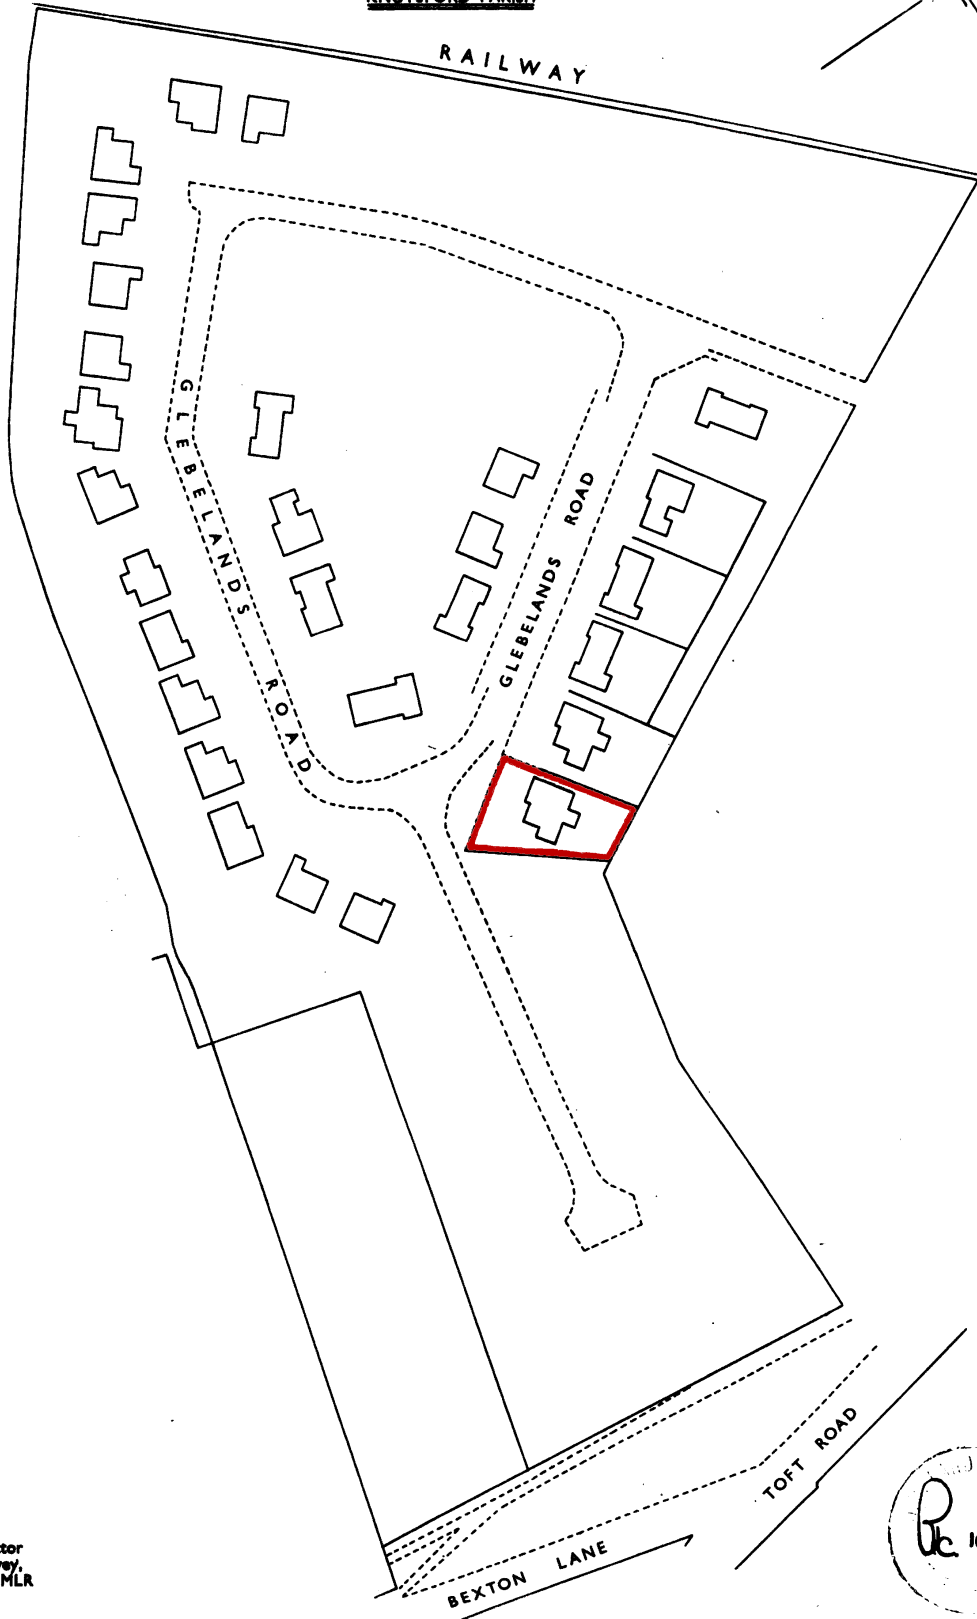

# H. M. LAND REGISTRY

CHESHIRE SHEET XXVII 13

Scale 1/1250

Enlarged from 1/2500

MACCLESFIELD DISTRICT

KNUTSFORD PARISH

Made and printed by the Director  
General of the Ordnance Survey,  
Chesington, Surrey, 1961 for HMLR  
© Crown Copyright 1961

Filed Plan of Title No. **CH 1849**

This is a print of the view of the title plan obtained from HM Land Registry showing the state of the title plan on 14 March 2024 at 15:30:06. This title plan shows the general position, not the exact line, of the boundaries. It may be subject to distortions in scale. Measurements scaled from this plan may not match measurements between the same points on the ground.

This title is dealt with by HM Land Registry, Birkenhead Office.

© Crown Copyright. Produced by HM Land Registry. Reproduction in whole or in part is prohibited without the prior written permission of Ordnance Survey. Licence Number AC0000851063.