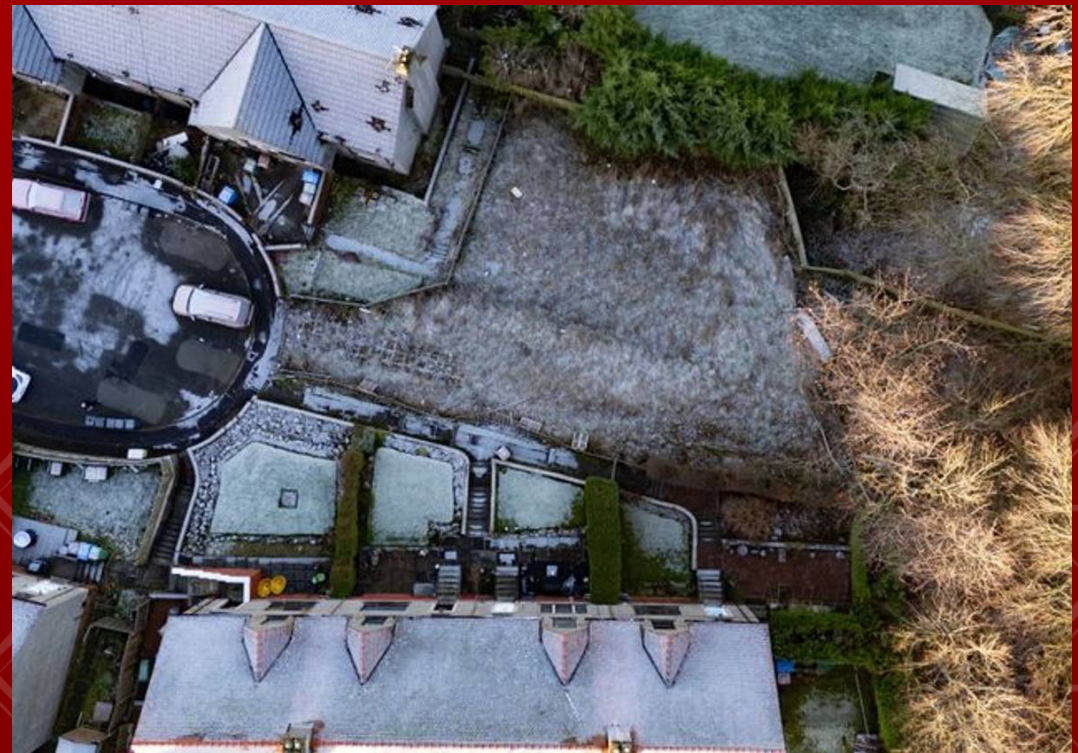

74 Athol Terrace, Bathgate
£65,000

RE/MAX
Estate

74 Athol Terrace

Bathgate, Bathgate

Carol Lawton and RE/MAX Estates - Linlithgow **

Fantastic Plot of Land **

**** Opportunity to Build Your Own
Proper...**

Re/max Estates