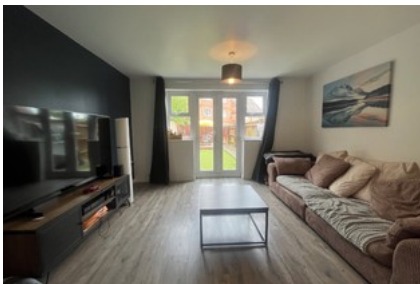

Turners Gardens Wootton

- ✓ Three Storey Townhouse
- ✓ Three Bedrooms
- ✓ Lounge & Kitchen
- ✓ Enclosed Rear Garden
- ✓ Single Garage
- ✓ Off Road Parking Space
- ✓ Access To The A45 And M1

£1,350 PCM

Bedroom  3 Bathroom  2 Reception  1