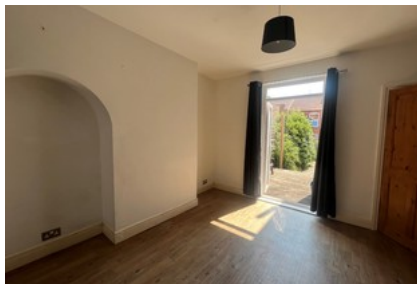

Somerset Street

The Mounts

- ✓ Victorian Mid Terrace
- ✓ Lounge/diner
- ✓ Two Double Bedrooms

- ✓ Bathroom With Bath And Shower
- ✓ Enclosed Rear Garden

£1,100 PCM

Bedroom  2 Bathroom  1 Reception  1