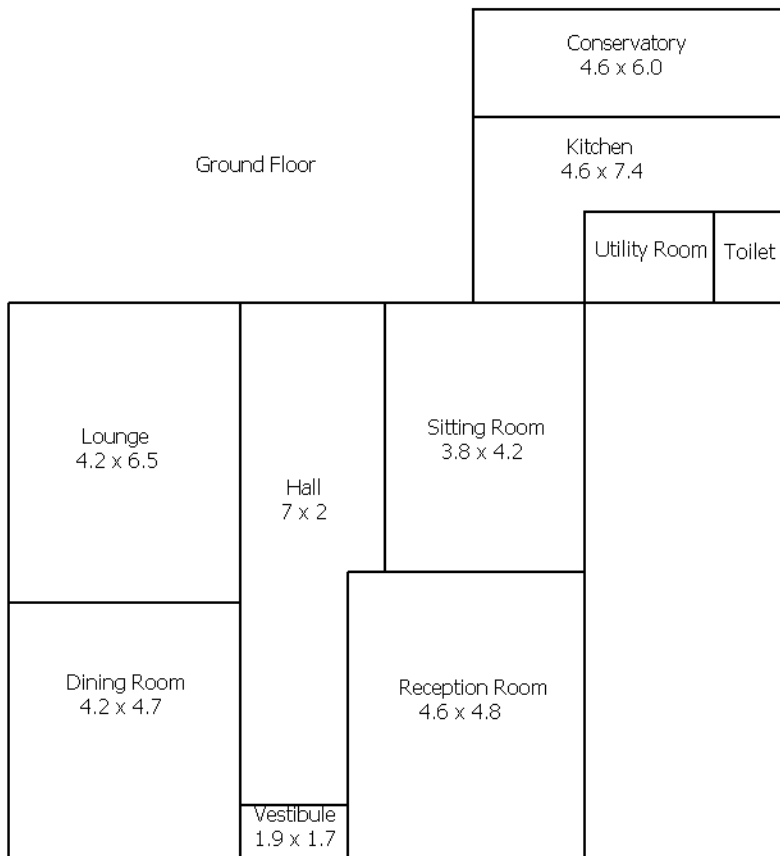

Tyrie, 250 Queens Road

The above floor plans are for illustrative purposes only and are not to scale. The measurements are in meters