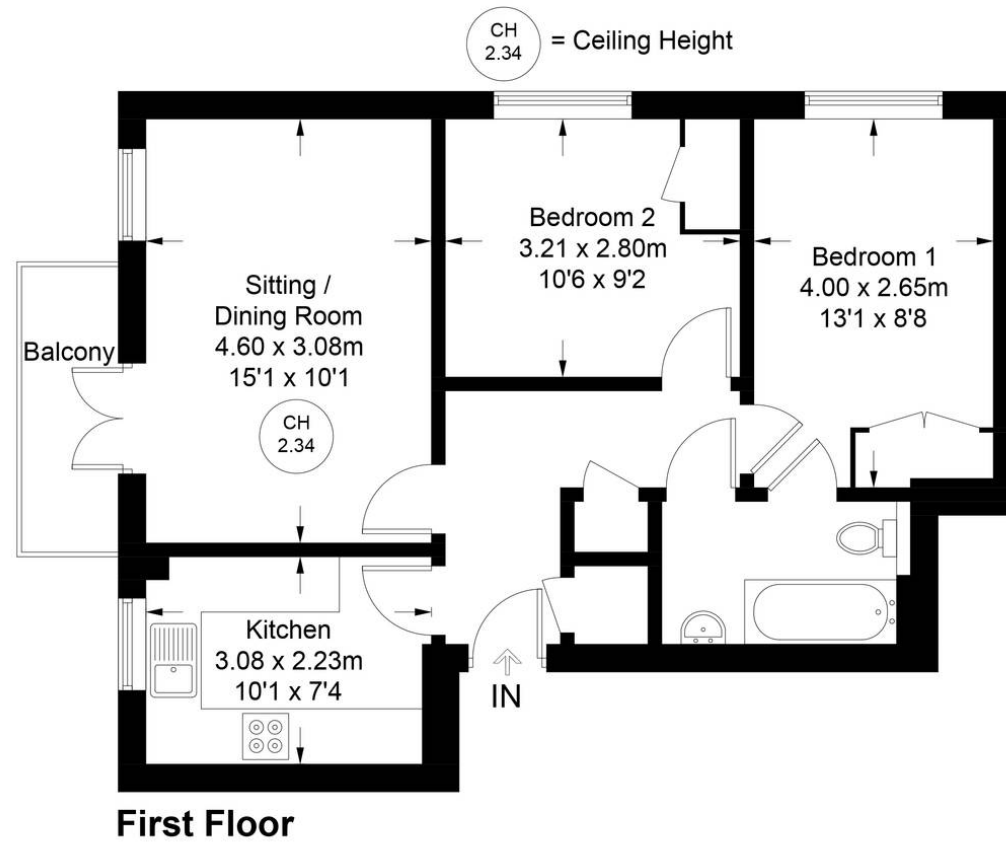

Sitting room

With double doors to BALCONY, two wall light points, two radiators, window to front

Bedroom 1

With built in double wardrobe, radiator, door to Bathroom, window to side

Bedroom 2

Built in wardrobe, radiator, window to side

Bathroom

White suite comprising panelled bath with mixer tap and shower attachment, low level W.C., wash hand basin with mixer tap, shaver point, part tiled walls, radiator, tiled flooring, fitted mirror

Parking

There is one allocated parking space close to the flat and further visitors parking

Communal gardens

Principally laid to lawn

Approximate Gross Internal Area = 55.2 sq m / 594 sq ft

Floor Plan produced for Robertsons by Media Arcade ©.

Illustration for identification purposes only. Window and door openings are approximate. Whilst every attempt is made to assure accuracy in the preparation of this plan, please check all dimensions, shapes and compass bearings before making any decisions reliant upon them.