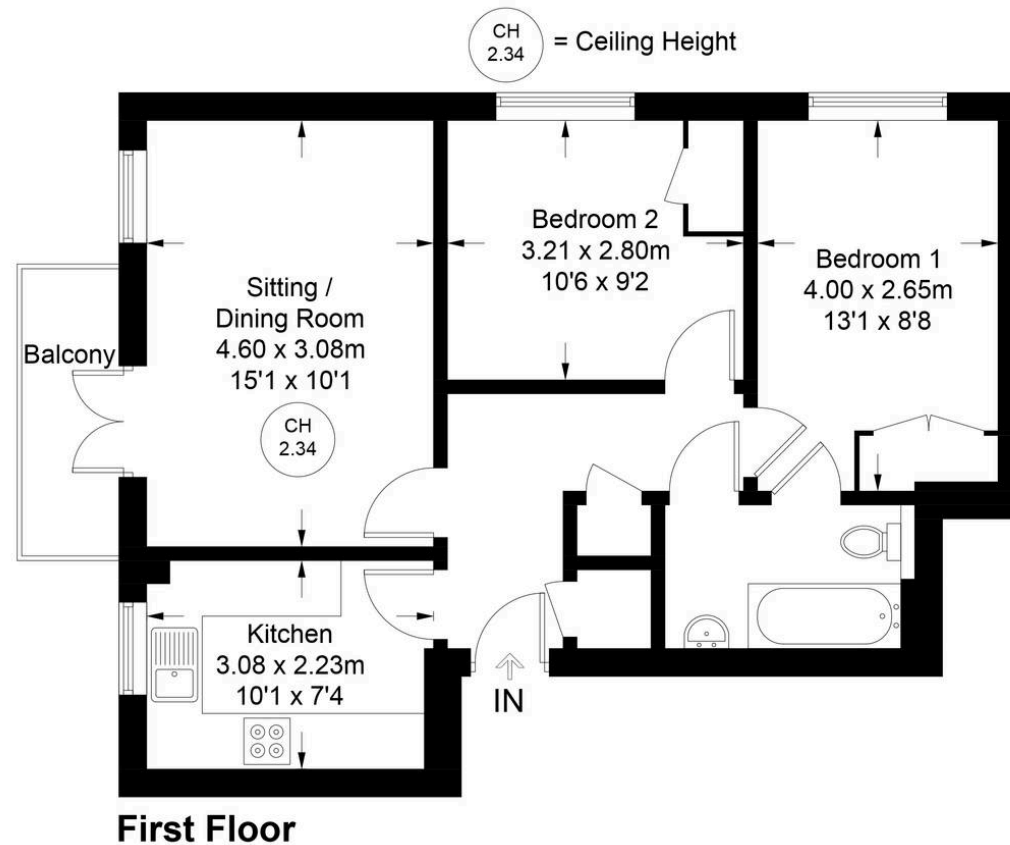

Kitchen

Refitted with a range of eye and base level units incorporating sink unit with mixer tap and drainer, built in Bosch double oven, fitted four ring Zanussi induction hob with extractor over, built in fridge/freezer, built in Hoover washer/dryer, built in slimline dishwasher, window to front

Sitting room

With double doors to BALCONY, two wall light points, two radiators, window to front

Bedroom 1

With built in double wardrobe, radiator, door to Bathroom, window to side

Bedroom 2

Built in wardrobe, radiator, window to side

Bathroom

White suite comprising panelled bath with mixer tap and shower attachment, low level W.C., wash hand basin with mixer tap, shaver point, part tiled walls, radiator, tiled flooring, fitted mirror

Parking

There is one allocated parking space close to the flat and further visitors parking

Communal gardens

Principally laid to lawn

Approximate Gross Internal Area = 55.2 sq m / 594 sq ft

Floor Plan produced for Robertsons by Media Arcade ©.
Illustration for identification purposes only. Window and door openings are approximate. Whilst every attempt is made to assure accuracy in the preparation of this plan, please check all dimensions, shapes and compass bearings before making any decisions reliant upon them.