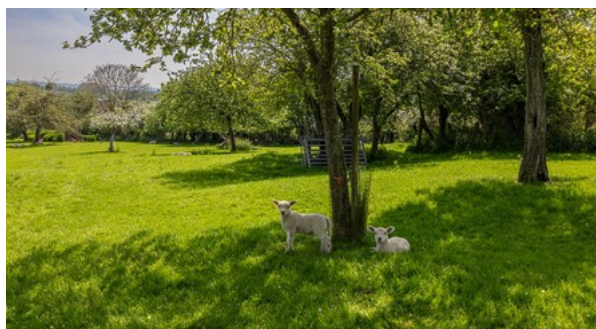

# Lower Knole Farm Somerton

RODERICK  
THOMAS

- ✓ Secluded Village Location
- ✓ Six Bedrooms
- ✓ Spacious Drawing Room
- ✓ Ancillary Accommodation
- ✓ Nine Acres
- ✓ Orchard
- ✓ Knole Hill
- ✓ Double Carport
- ✓ Garage
- ✓ Utility / Boot Room