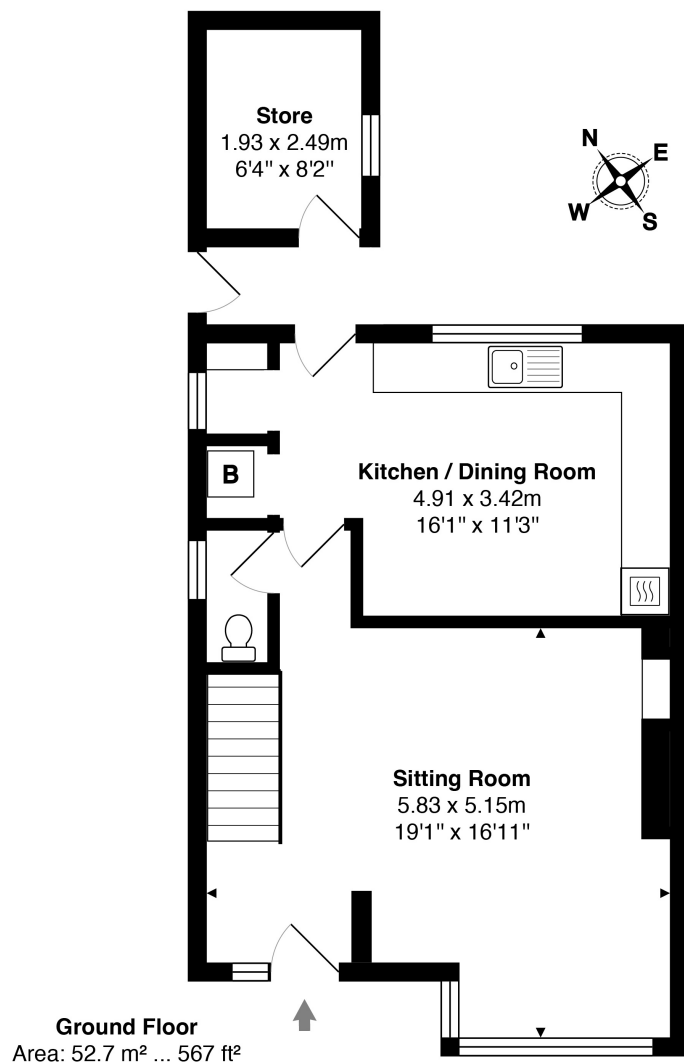

RODERICK THOMAS

ESTATE AGENTS & CHARTERED SURVEYORS

3 Millbrook, High Street, West Lydford, Somerton, TA11 7DB

Insert Text

Insert Text

Insert Text

3 Millbrook, West Lydford

Approximate gross internal floor area of main building - 94.5m² / 1,017 ft²

IMPORTANT NOTICE - Roderick Thomas, their clients and any joint agents state that these details are for general guidance only and accuracy cannot be guaranteed. They do not constitute any part of any contract. All measurements are approximate and floor plans are to give a general indication only and are not measured accurate drawings. No guarantees are given with regard to planning permission or fitness for purpose. No apparatus, equipment, fixture or fitting has been tested. Items shown in photographs are not necessarily included. Purchasers must satisfy themselves on all matters by inspection or otherwise.
VIEWINGS - interested parties are advised to check availability and current situation prior to travelling to see any property.