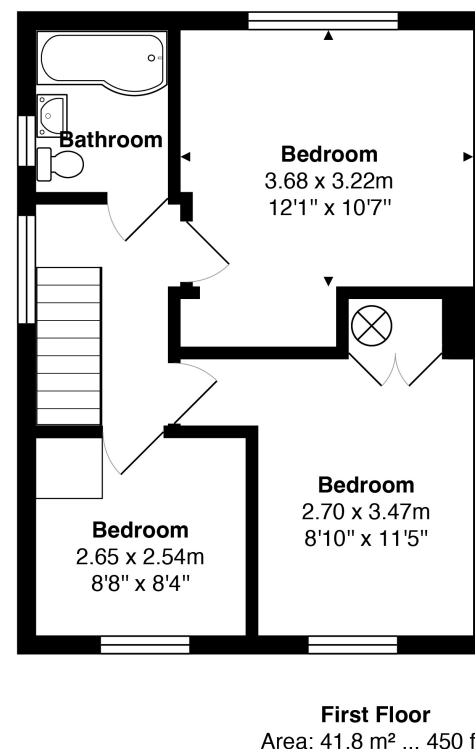

RODERICK THOMAS

ESTATE AGENTS & CHARTERED SURVEYORS

3 Millbrook, High Street, West Lydford, Somerton, TA11 7DB

Insert Text

Insert Text

Insert Text

3 Millbrook, West Lydford

Approximate gross internal floor area of main building - 94.5m² / 1,017 ft²

IMPORTANT NOTICE - Roderick Thomas, their clients and any joint agents state that these details are for general guidance only and accuracy cannot be guaranteed. They do not constitute any part of any contract. All measurements are approximate and floor plans are to give a general indication only and are not measured accurate drawings. No guarantees are given with regard to planning permission or fitness for purpose. No apparatus, equipment, fixture or fitting has been tested. Items shown in photographs are not necessarily included. Purchasers must satisfy themselves on all matters by inspection or otherwise.
VIEWINGS - interested parties are advised to check availability and current situation prior to travelling to see any property.