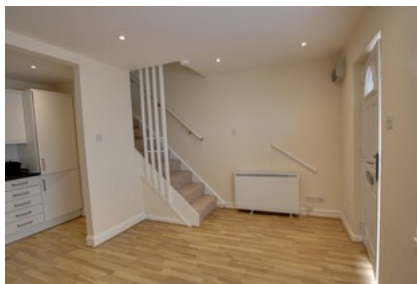

Shirley Crescent Beckenham

- ✔ One Bedroom House
- ✔ Off Road Parking
- ✔ Modern Dcor
- ✔ Garden / Patio
- ✔ Close To Local Train Stations
- ✔ Unfurnished
- ✔ Close To Amenities
- ✔ Council Tax Band - C
- ✔ Deposit - 1380.00