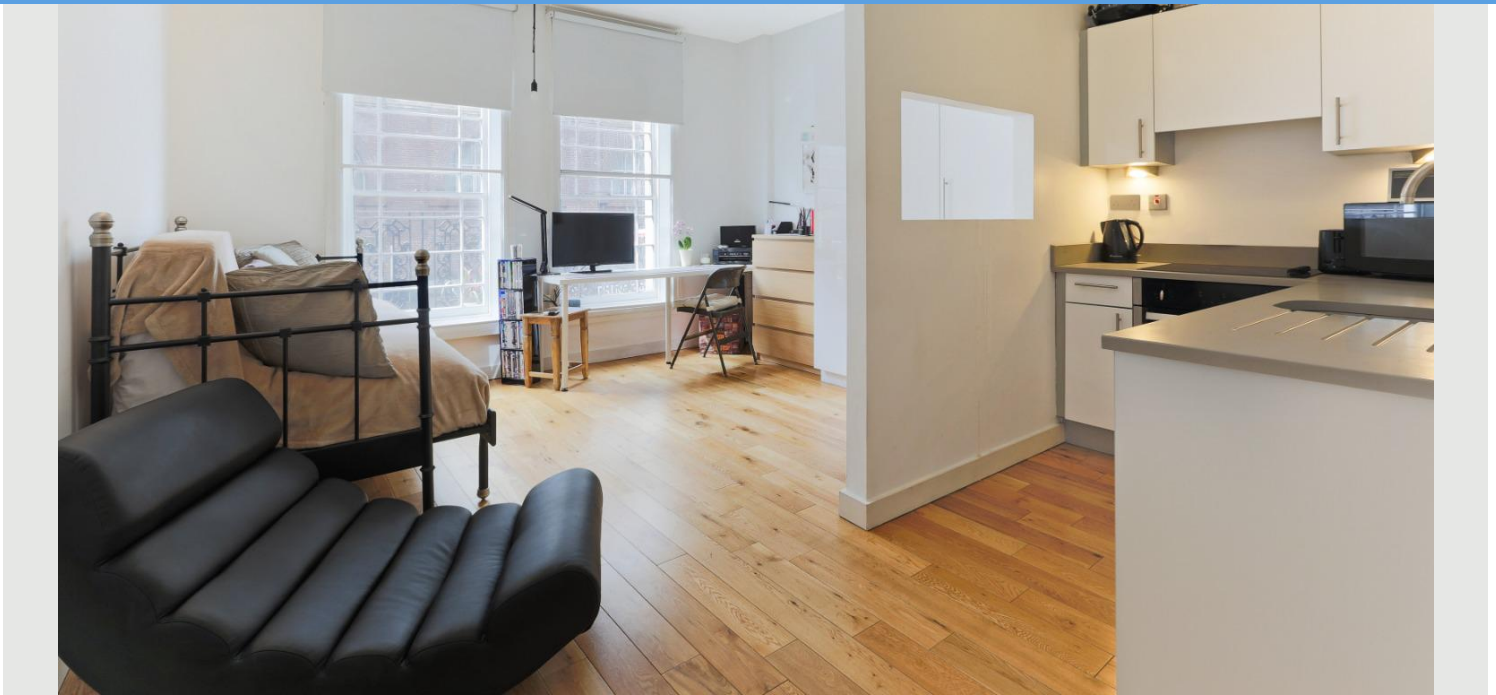

## Greater London Properties Presents...

- Studio
- High Ceilings
- Large Windows
- Close To Station
- Self Contained
- Kings Cross

CALL NOW 0207 113 1066

[www.glp.co.uk](http://www.glp.co.uk)

@greaterlondonproperties