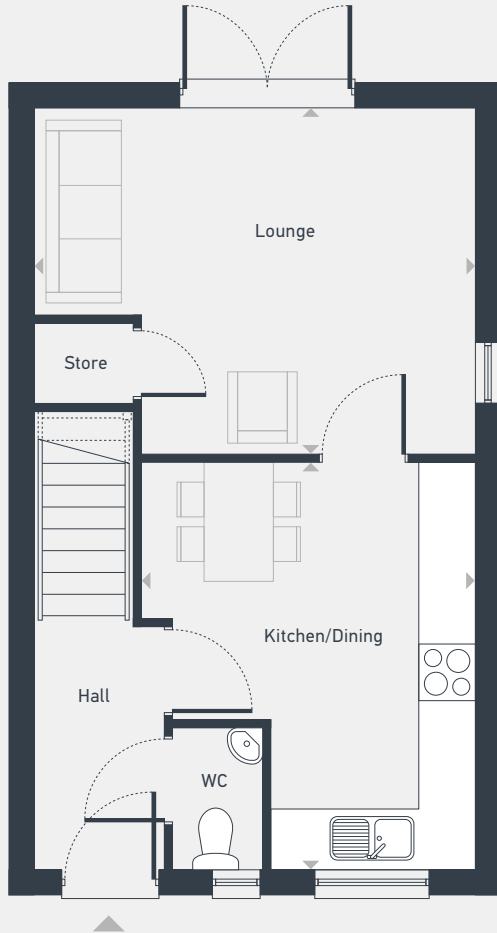

Mayflower Place

**Molison
2 bedroom home**

GROUND FLOOR

FIRST FLOOR

DIMENSIONS	m	ft
Kitchen/Dining	4.20m x 3.49m	13'9" x 11'5"
Lounge	4.55m x 3.56m	14'11" x 11'8"

DIMENSIONS	m	ft
Bedroom 1	4.55m x 3.00m	14'11" x 9'10"
Bedroom 2	4.55m x 2.52m	14'11" x 8'3"
Bathroom	2.34m x 2.17m	7'8" x 7'1"