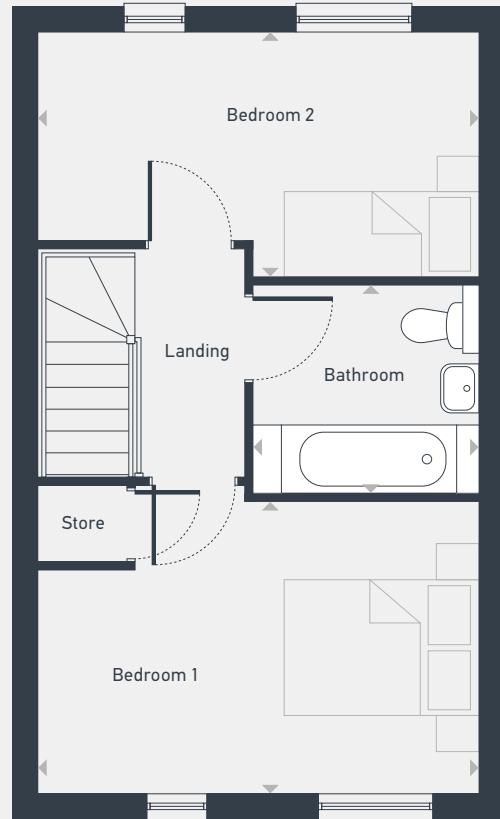

Mayflower Place

**Molison
2 bedroom home**

GROUND FLOOR

FIRST FLOOR

DIMENSIONS	m	ft
Kitchen/Dining	4.20m x 3.49m	13'9" x 11'5"
Lounge	4.55m x 3.56m	14'11" x 11'8"

DIMENSIONS	m	ft
Bedroom 1	4.55m x 3.00m	14'11" x 9'10"
Bedroom 2	4.55m x 2.52m	14'11" x 8'3"
Bathroom	2.34m x 2.17m	7'8" x 7'1"