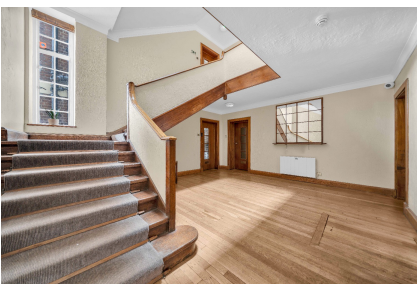

Conduit House Hyde Vale

- Very Spacious 2 Double Bedroom Flat With A Balcony
- 985 Year Lease
- Abundant Natural Light In Every Room
- Hidden Gem Of A Building
- Close To Both Greenwich Park & Blackheath Common
- Easy Access To Multiple Transport Links
- Off Street Parking Available
- Scope To Convert To 3 Bedrooms
- Easy Access To Amenities In Both Greenwich And Blackheath
- Epc Band C