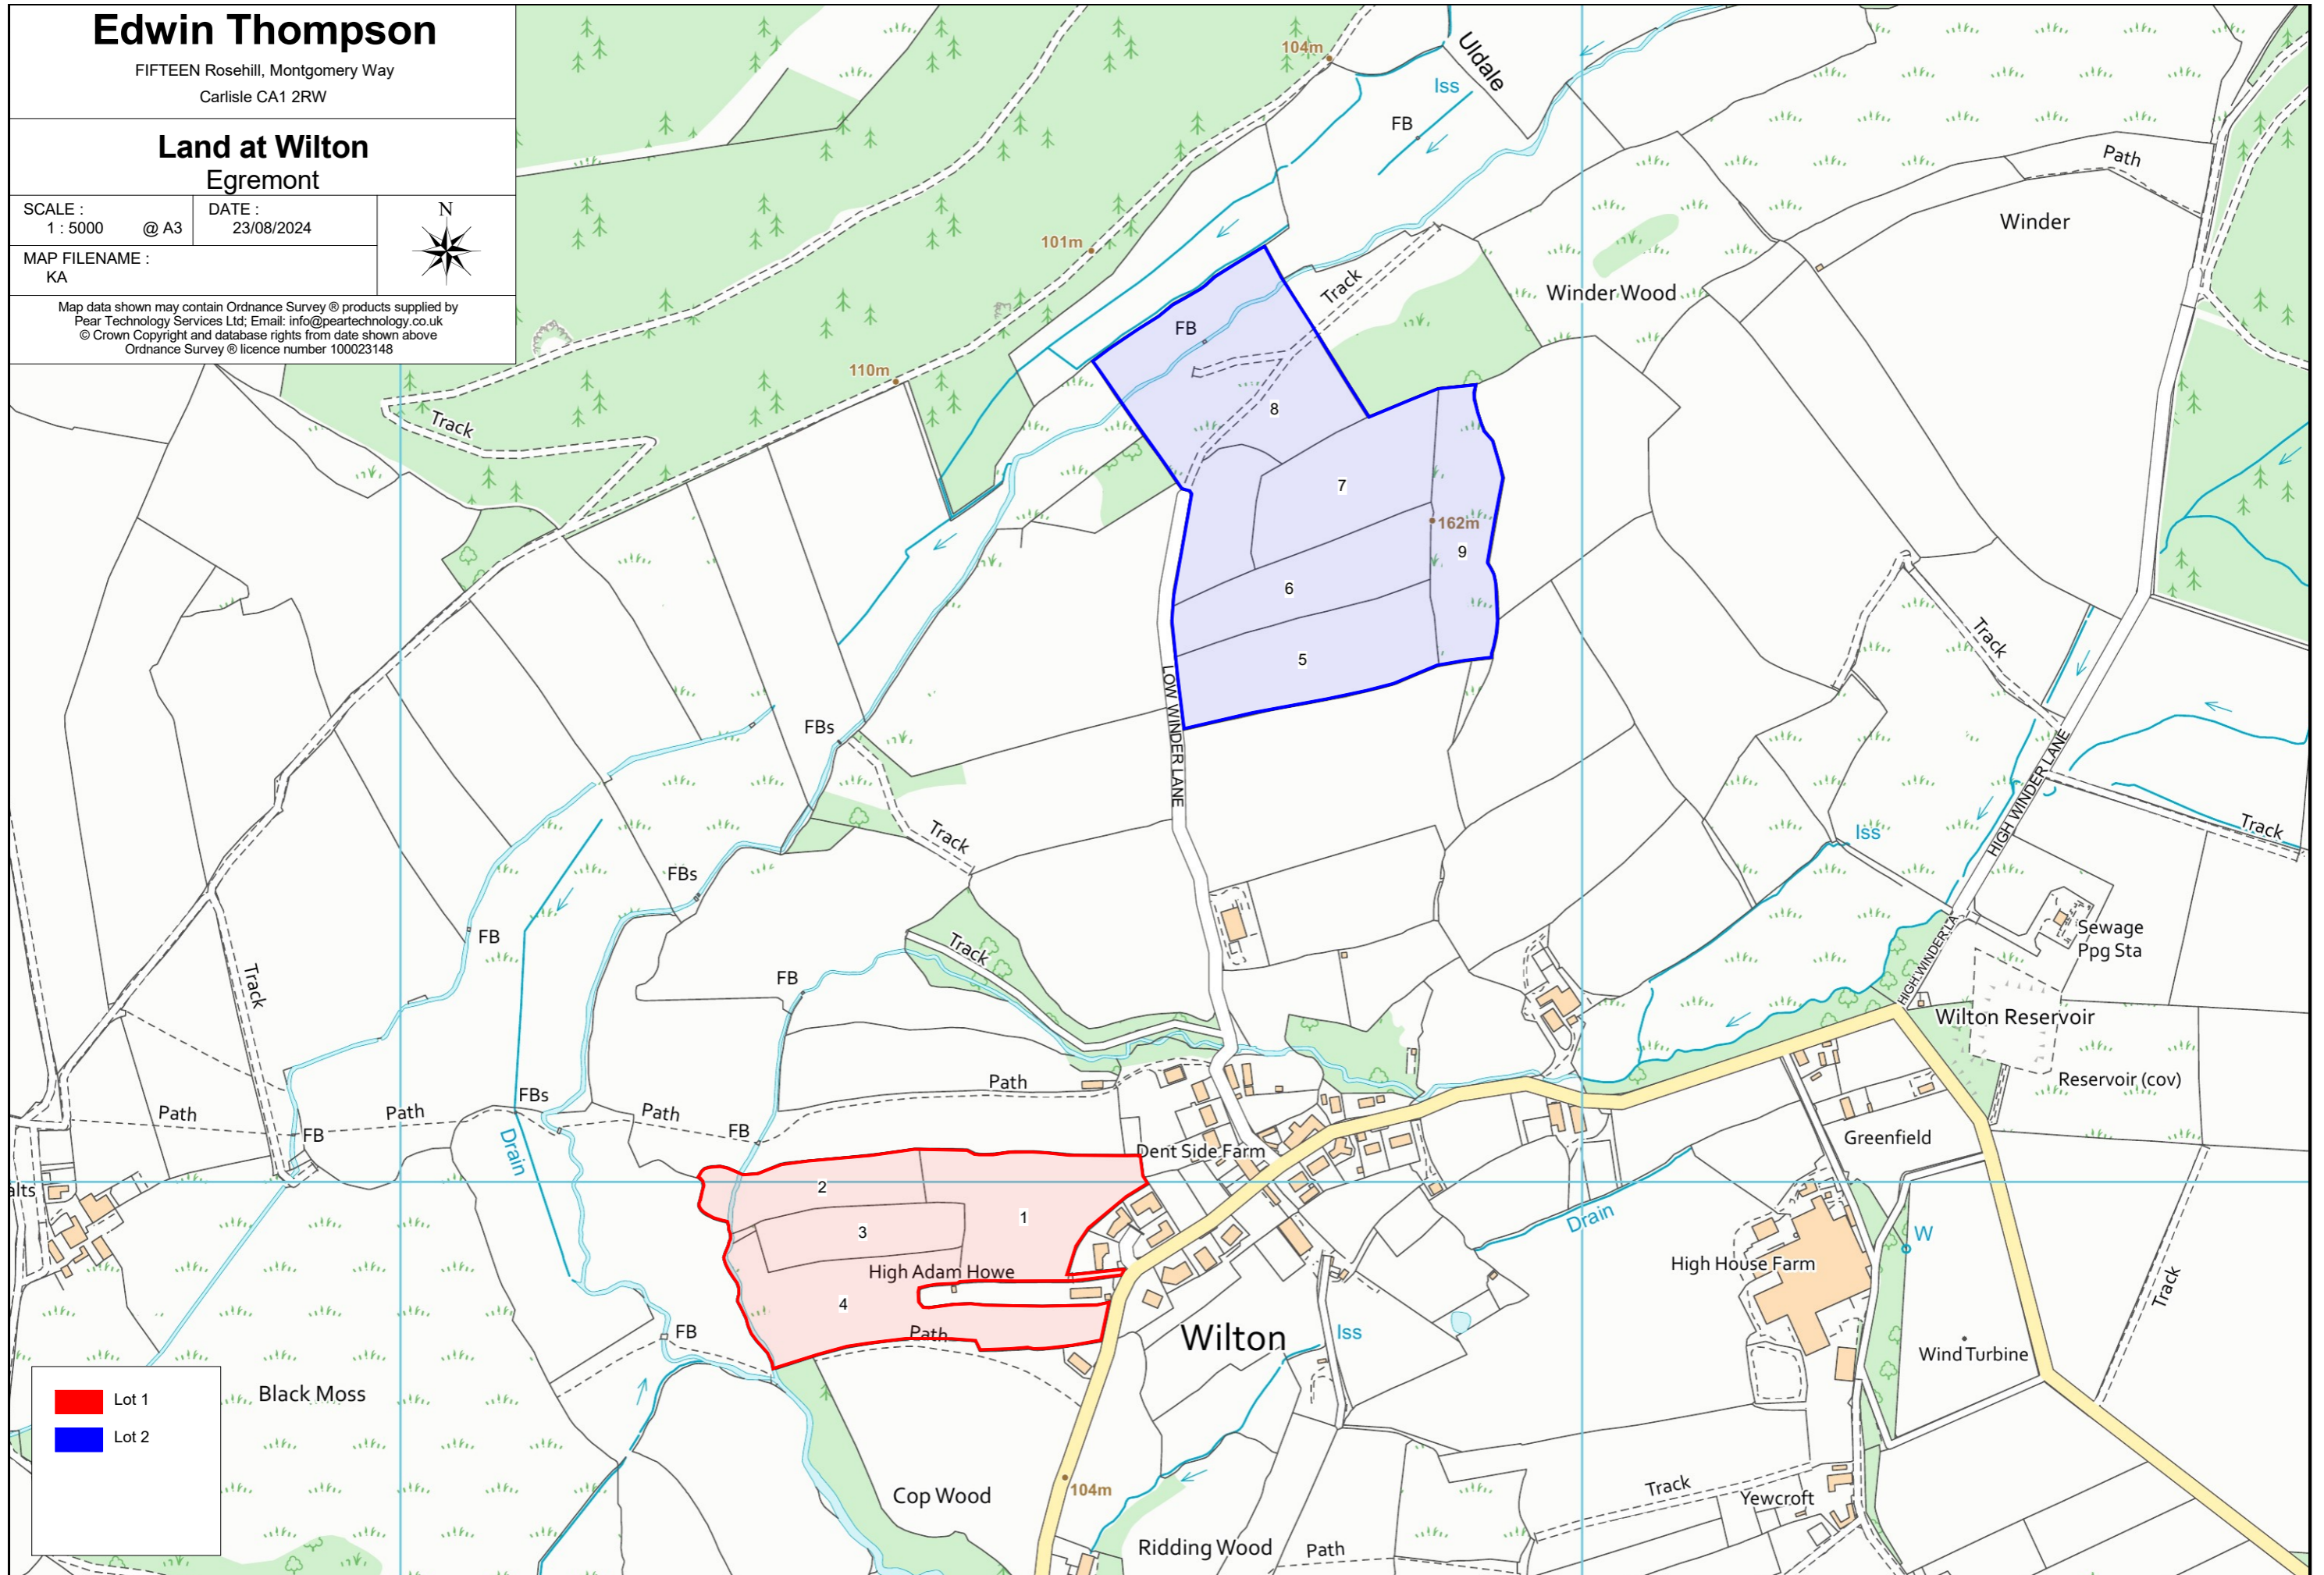

Edwin Thompson

FIFTEEN Rosehill, Montgomery Way
Carlisle CA1 2RW

Land at Wilton Egremont

SCALE : 1 : 5000 @ A3
DATE : 23/08/2024

MAP FILENAME : KA

Map data shown may contain Ordnance Survey © products supplied by
Pear Technology Services Ltd; Email: info@peartechology.co.uk
© Crown Copyright and database rights from date shown above
Ordnance Survey © licence number 100023148

	Lot 1
	Lot 2