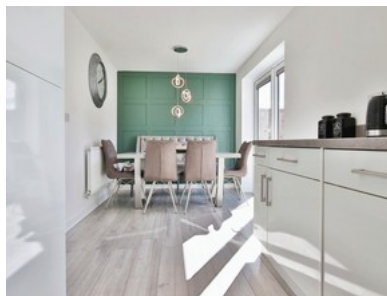

# Viola Close, Kingswood

OFFERS INVITED BETWEEN £190,000 - £200,000

- ◇ Freehold
- ◇ Council Tax Band C
- ◇ Epc C
- ◇ Gorgeous 3 bed home
- ◇ Fantastic for first time buyers
- ◇ Beautifully Presented
- ◇ Master bedroom with en-suite
- ◇ Integral garage
- ◇ Call in to arrange your viewing!
- ◇ Sought after residential location