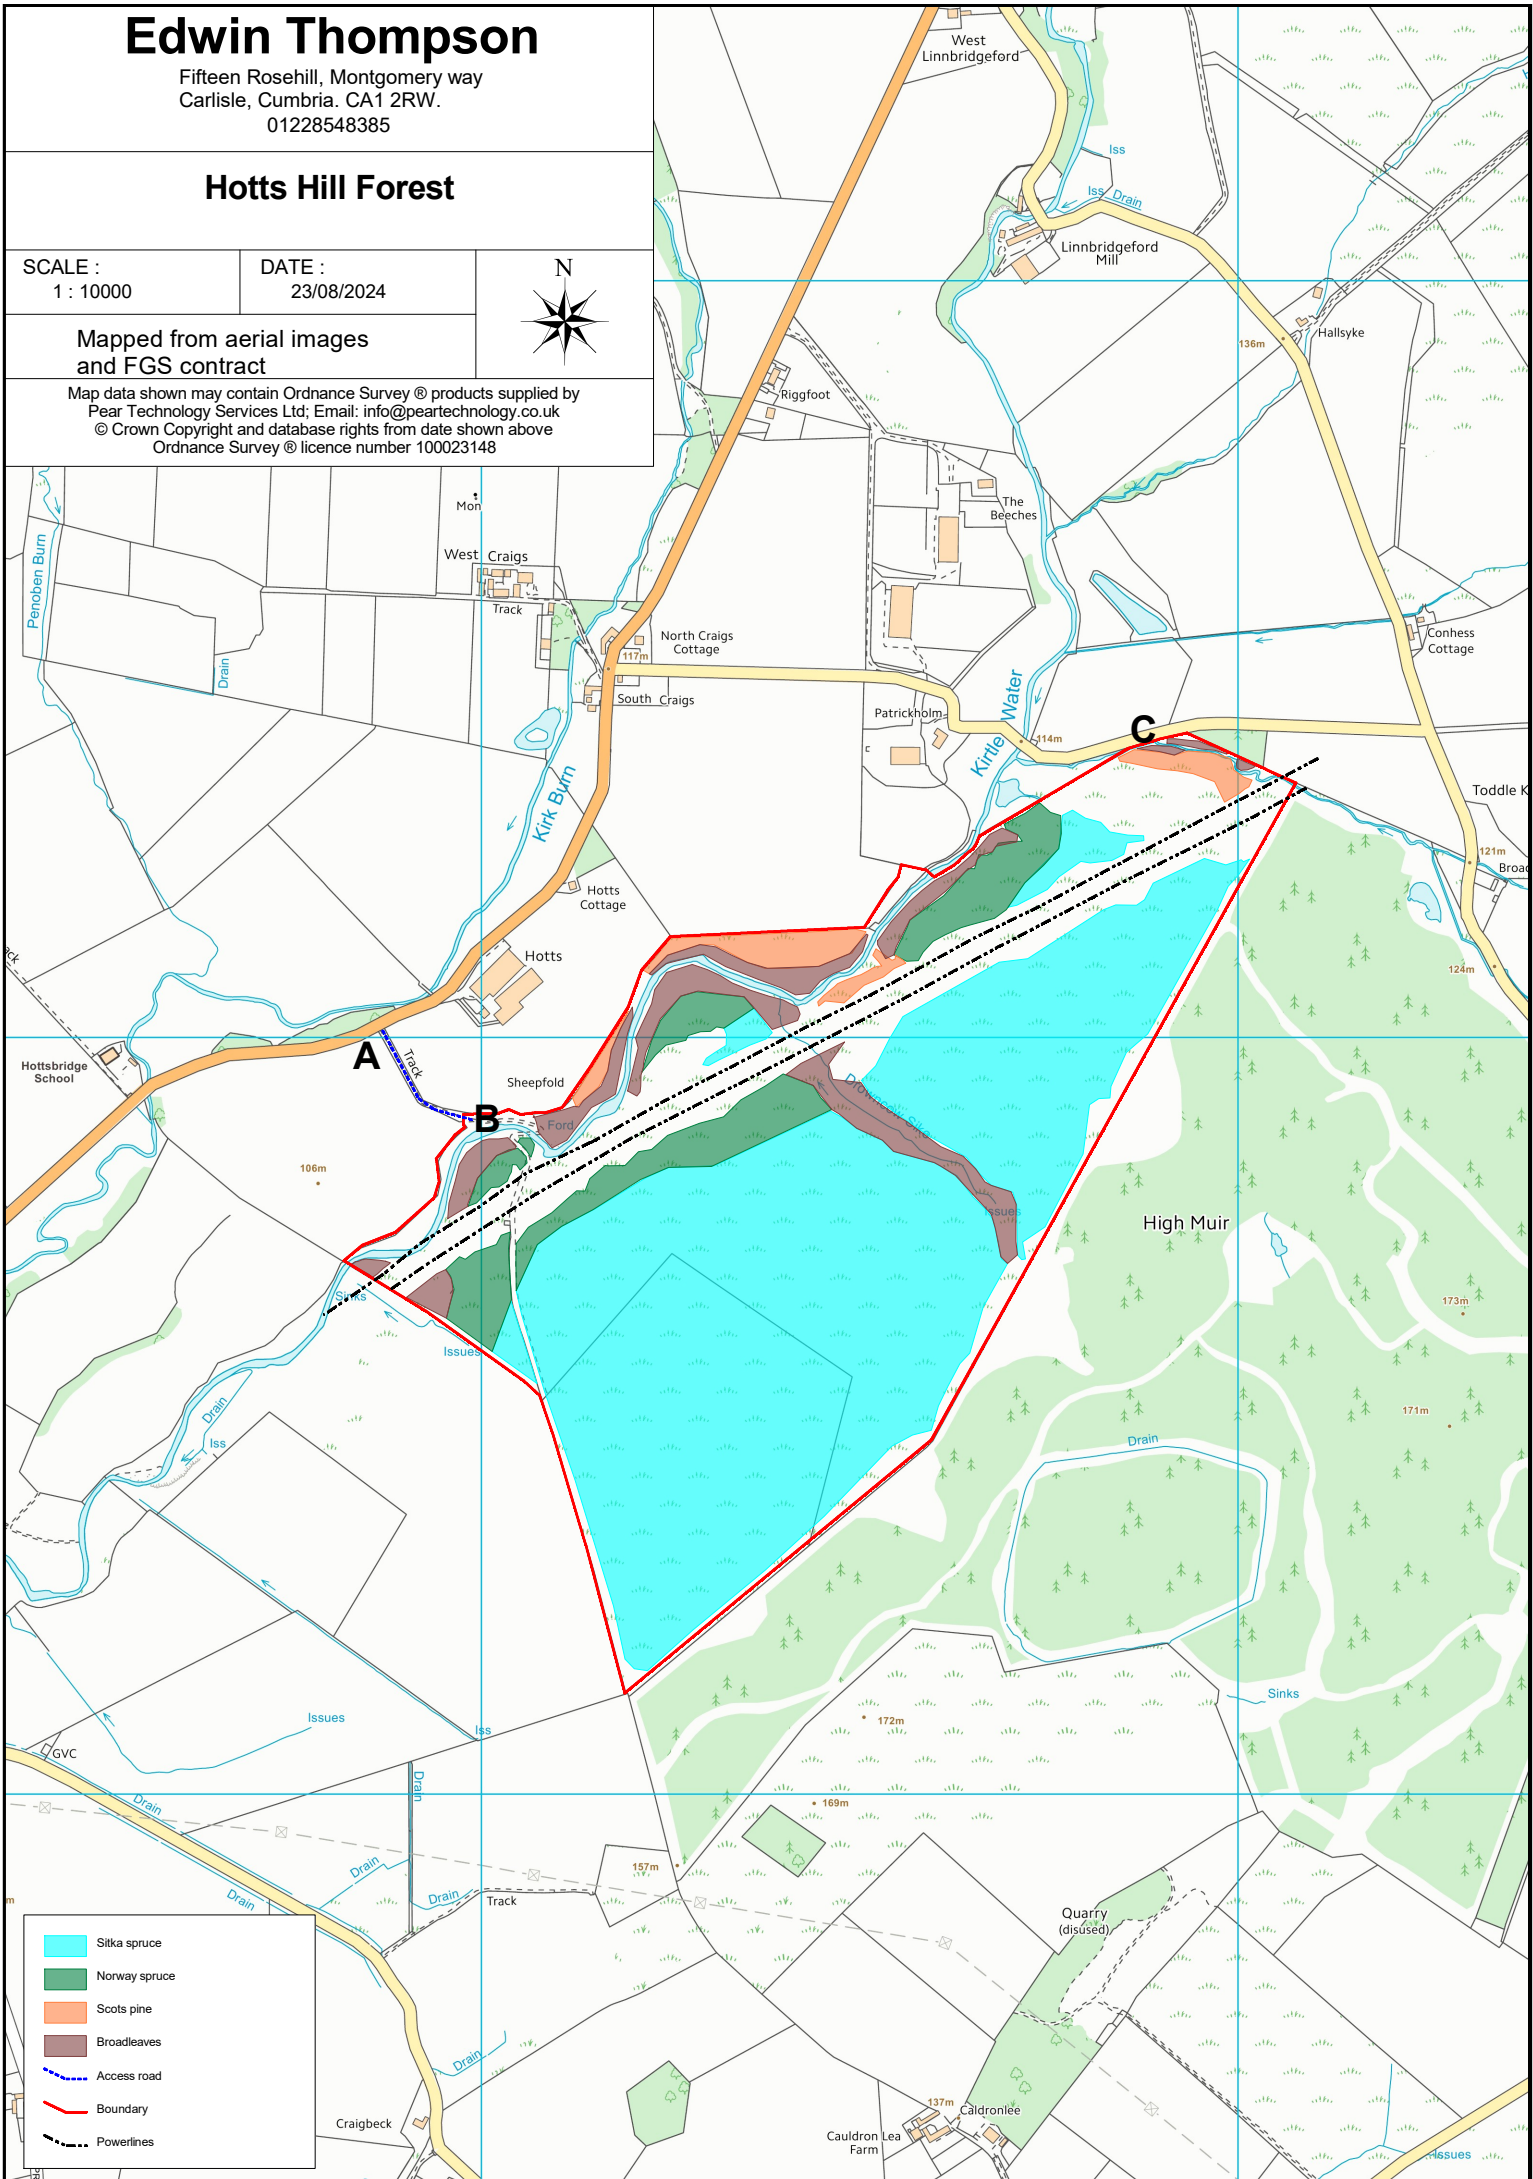

Edwin Thompson

Fifteen Rosehill, Montgomery way
Carlisle, Cumbria. CA1 2RW.
01228548385

Hotts Hill Forest

SCALE :
1 : 10000

DATE :
23/08/2024

Mapped from aerial images
and FGS contract

Map data shown may contain Ordnance Survey © products supplied by
Pear Technology Services Ltd; Email: info@peartechtechnology.co.uk
© Crown Copyright and database rights from date shown above
Ordnance Survey © licence number 100023148

- Sitka spruce
- Norway spruce
- Scots pine
- Broadleaves
- Access road
- Boundary
- Powerlines