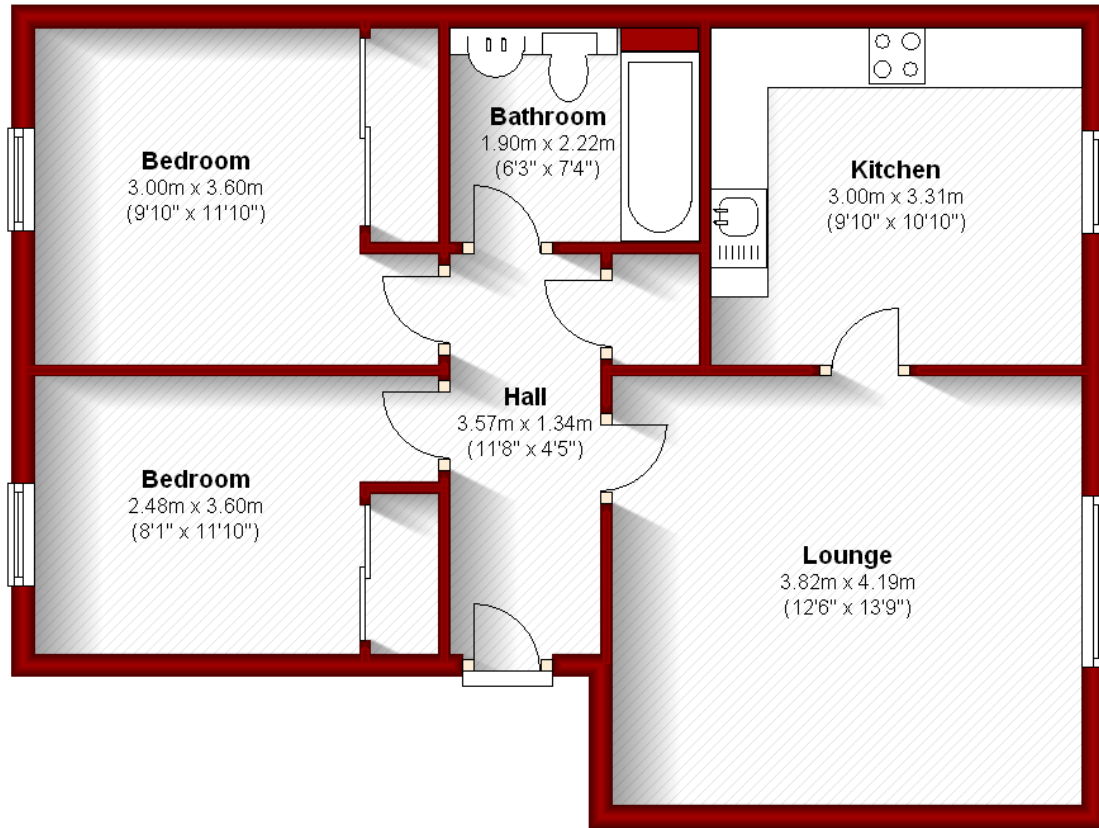

**77 Fonthill Avenue
Aberdeen**

Ground Floor

Approx. 54.9 sq. metres (591.3 sq. feet)

Total area: approx. 54.9 sq. metres (591.3 sq. feet)

The above particulars are for guidance only, no liability for any errors or omissions will be accepted by Aberdeen Property Leasing Ltd.