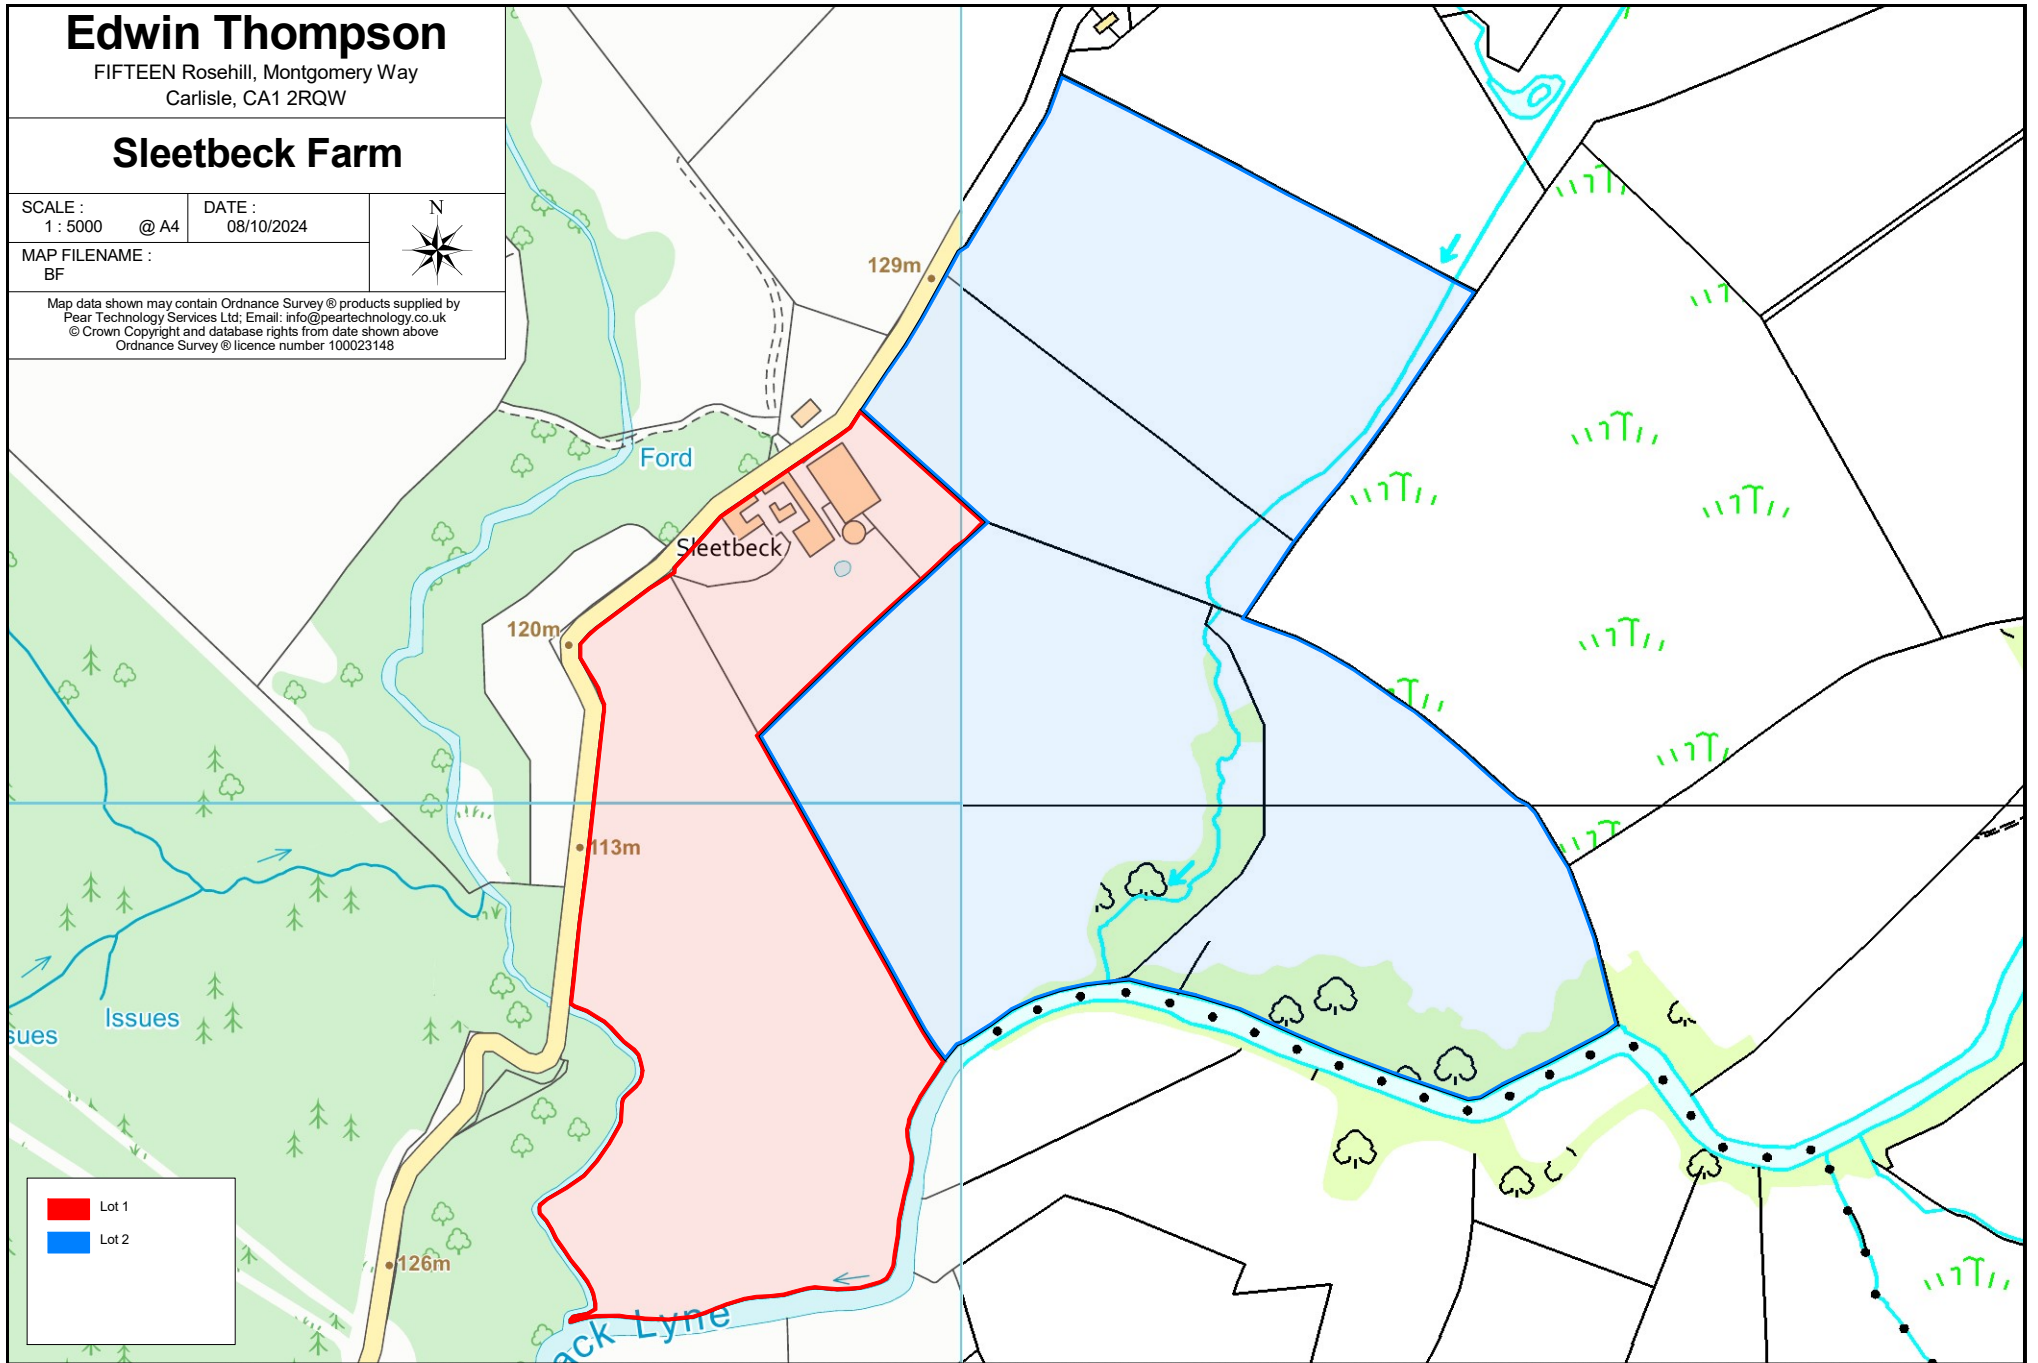

Edwin Thompson

FIFTEEN Rosehill, Montgomery Way
Carlisle, CA1 2RQW

Sleetbeck Farm

SCALE :
1 : 5000 @ A4

DATE :
08/10/2024

MAP FILENAME :
BF

Map data shown may contain Ordnance Survey © products supplied by
Pear Technology Services Ltd. Email: info@peartechology.co.uk
© Crown Copyright and database rights from date shown above
Ordnance Survey © licence number 100023148

	Lot 1
	Lot 2