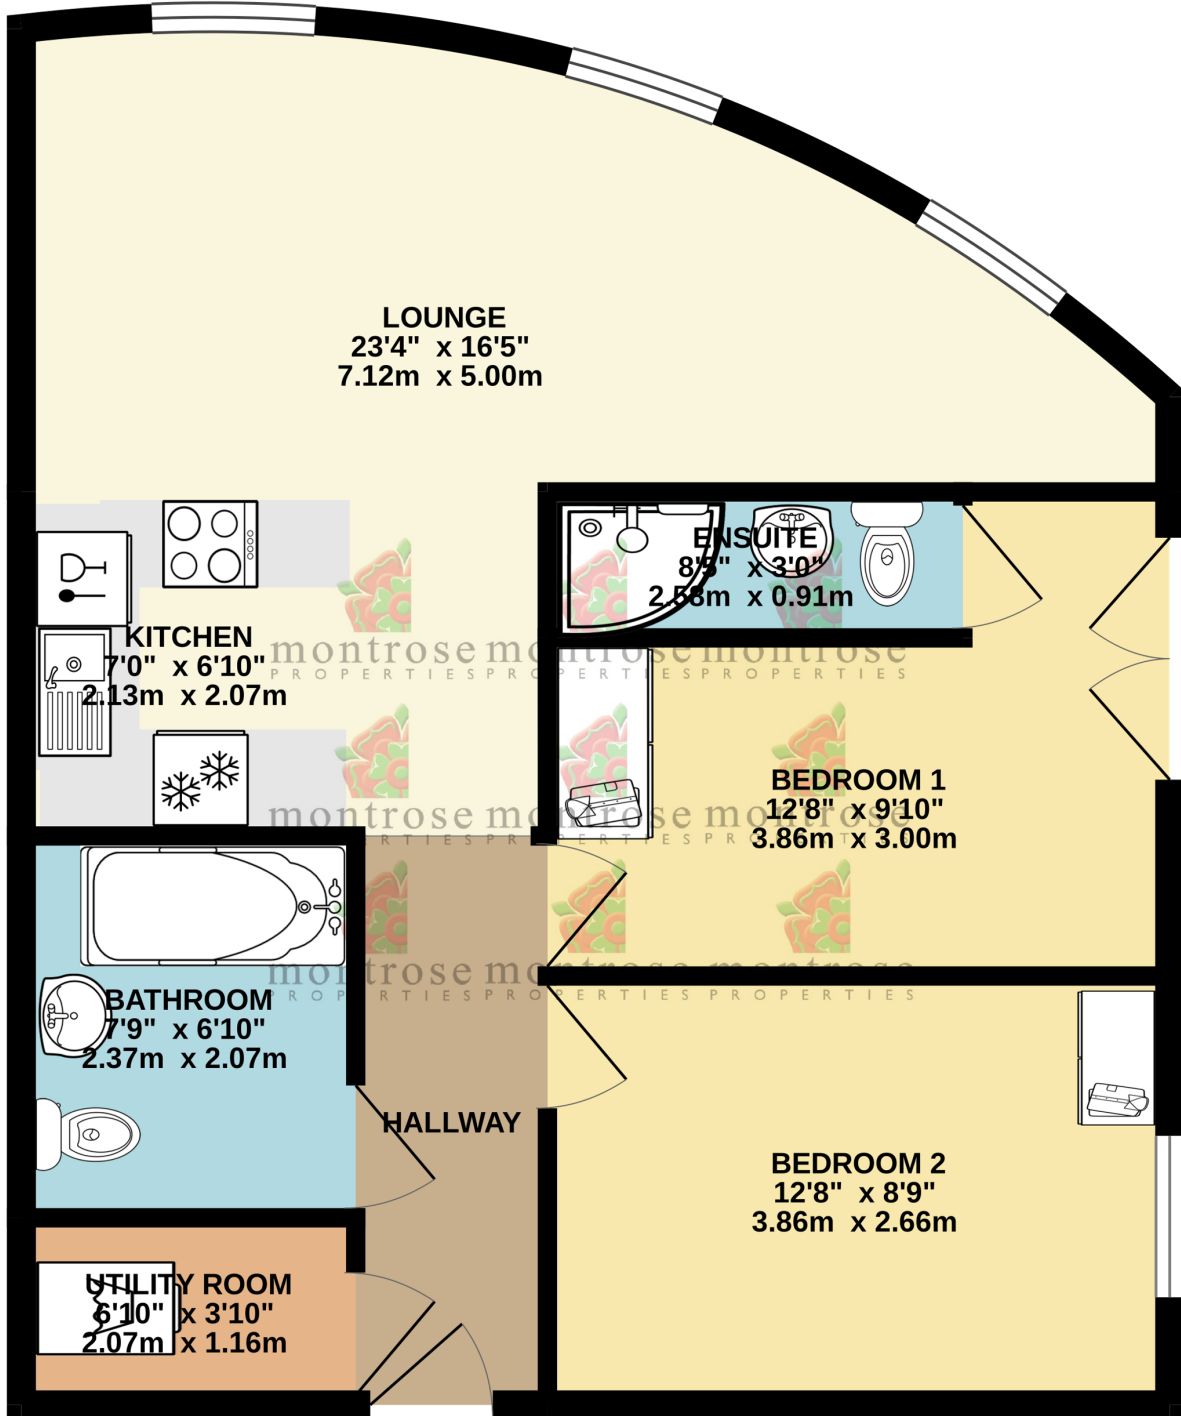

FIRST FLOOR
612 sq.ft. (56.9 sq.m.) approx.

TOTAL FLOOR AREA : 612 sq.ft. (56.9 sq.m.) approx.

Whilst every attempt has been made to ensure the accuracy of the floorplan contained here, measurements of doors, windows, rooms and any other items are approximate and no responsibility is taken for any error, omission or mis-statement. This plan is for illustrative purposes only and should be used as such by any prospective purchaser. The services, systems and appliances shown have not been tested and no guarantee as to their operability or efficiency can be given.

Made with Metropix ©2024