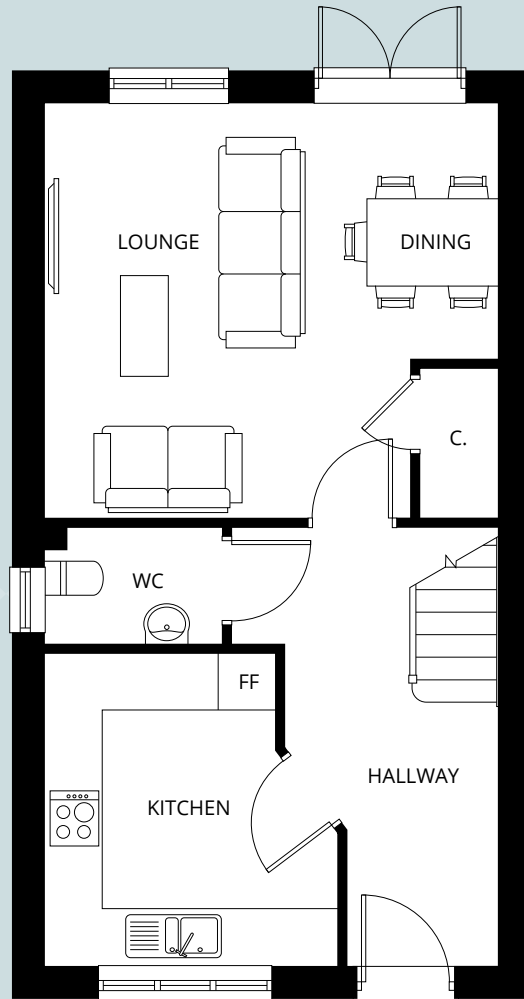

THE LARCH

3 BEDROOM SEMI DETACHED HOUSE

TOTAL INTERNAL AREA:
85.2m² / 917 ft²

THE LARCH

Ground Floor

Kitchen	3.09* x 3.30*m	10'1" x 10'9"
Lounge / Dining	4.78* x 4.36*m	15'8" x 14'3"
WC	1.89 x 1.23m	6'2" x 4'0"

First Floor

Master bedroom	4.78* x 2.70*m	15'8" x 8'10"
Bedroom 2	2.53* x 4.09*m	8'3" x 13'5"
Bedroom 3	2.63 x 2.98m	8'7" x 9'9"
Family Bathroom	2.53* x 2.13*m	8'3" x 6'11"