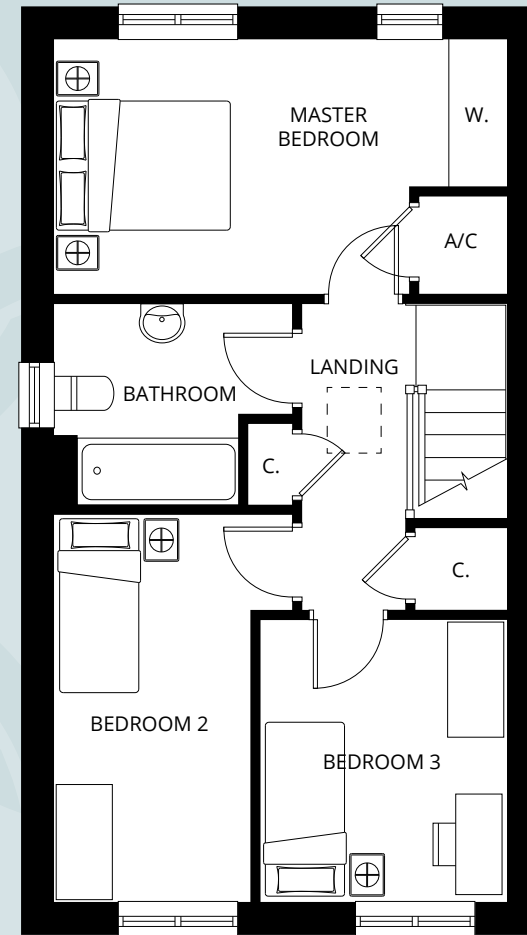

THE LARCH

3 BEDROOM SEMI DETACHED HOUSE

TOTAL INTERNAL AREA:
85.2m² / 917 ft²

THE LARCH

Ground Floor

Kitchen	3.09* x 3.30*m	10'1" x 10'9"
Lounge / Dining	4.78* x 4.36*m	15'8" x 14'3"
WC	1.89 x 1.23m	6'2" x 4'0"

First Floor

Master bedroom	4.78* x 2.70*m	15'8" x 8'10"
Bedroom 2	2.53* x 4.09*m	8'3" x 13'5"
Bedroom 3	2.63 x 2.98m	8'7" x 9'9"
Family Bathroom	2.53* x 2.13*m	8'3" x 6'11"