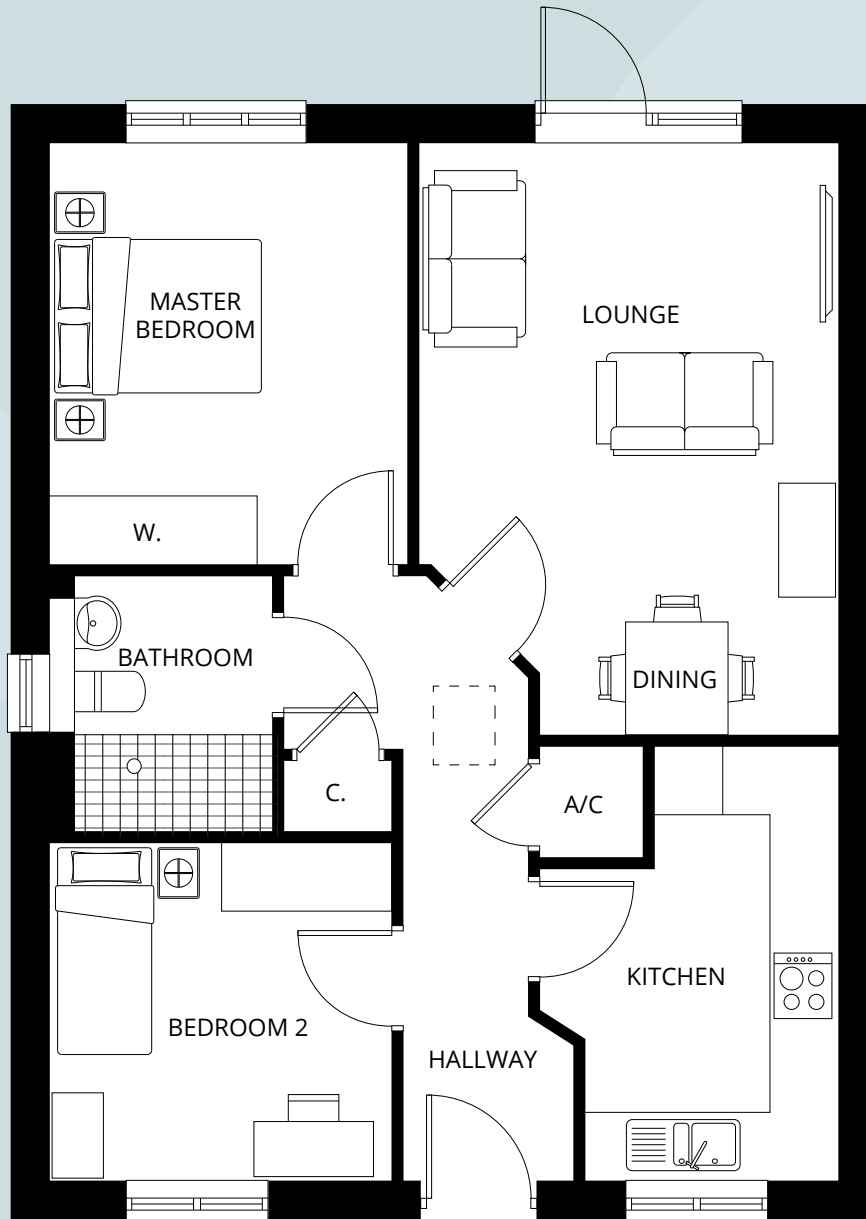

# THE OAK

2 BEDROOM SEMI DETACHED BUNGALOW

TOTAL INTERNAL AREA:  
63.1m<sup>2</sup> / 679 ft<sup>2</sup>

# THE OAK

Ground Floor

<b>Kitchen</b>	2.68* x 3.85* m	8'9" x 12'7"
<b>Lounge / Dining</b>	3.73* x 5.24* m	12'2" x 17'2"
<b>Master Bedroom</b>	3.18 x 3.74 m	10'5" x 12'3"
<b>Bedroom 2</b>	3.04 x 3.00 m	9'11" x 9'10"
<b>Family bathroom</b>	2.00 x 2.28 m	6'6" x 7'5"

Internal floor plans may be subject to alteration. Computer generated images are for illustrative purposes only. \*Dimensions listed are maximum.