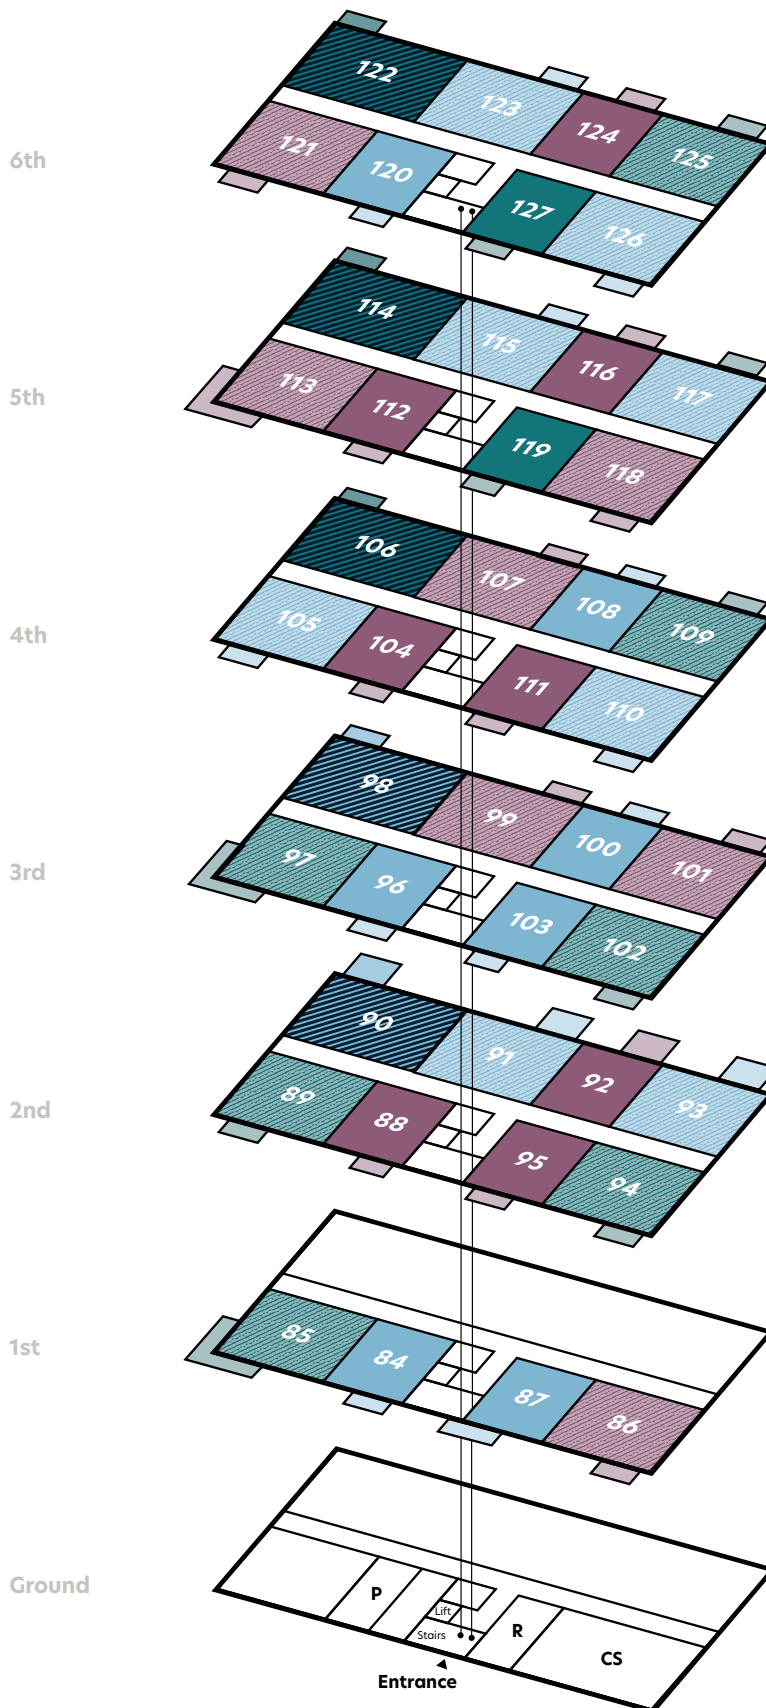

#### The York Collection

- One bedroom
- ▨ Two bedroom
- ▩ Three bedroom

**R** Refuse/recycling

**CS** Cycle store

**P** Plant

▭ Balcony

The floorplans are intended to give a general indication of the proposed floorplan layout. They are not drawn to scale and are not intended to form part of any offer, warranty or representation. Measurements are approximate and are given as a guide and as such must not be relied on as a statement or representation of fact. Do not use these measurements for carpets, appliance spaces or items of furniture. Kitchen, bathroom and utility layouts and door swings may differ to build and specific plot sizes and layouts may vary within the same unit type. Hyde reserves the right to make changes to these plans prior to exchange of contracts. For further information regarding specific individual plots, please ask your Sales Consultant.

# Apartment locator

### Locator key