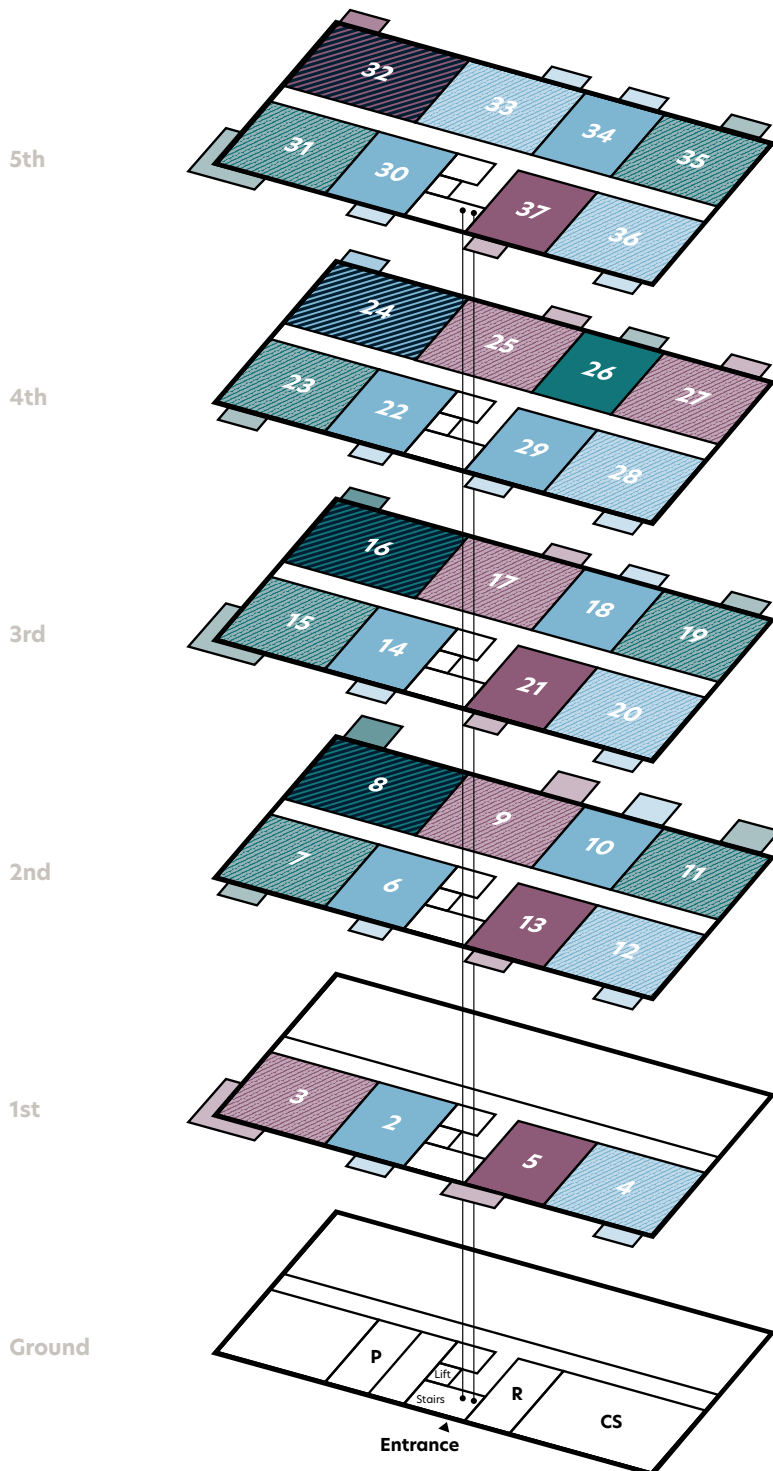

### Locator key

#### The York Collection

- One bedroom
- ▨ Two bedroom
- ▩ Three bedroom

**R** Refuse/recycling

**CS** Cycle store

**P** Plant

▭ Balcony

The floorplans are intended to give a general indication of the proposed floorplan layout. They are not drawn to scale and are not intended to form part of any offer, warranty or representation. Measurements are approximate and are given as a guide and as such must not be relied on as a statement or representation of fact. Do not use these measurements for carpets, appliance spaces or items of furniture. Kitchen, bathroom and utility layouts and door swings may differ to build and specific plot sizes and layouts may vary within the same unit type. Hyde reserves the right to make changes to these plans prior to exchange of contracts. For further information regarding specific individual plots, please ask your Sales Consultant.