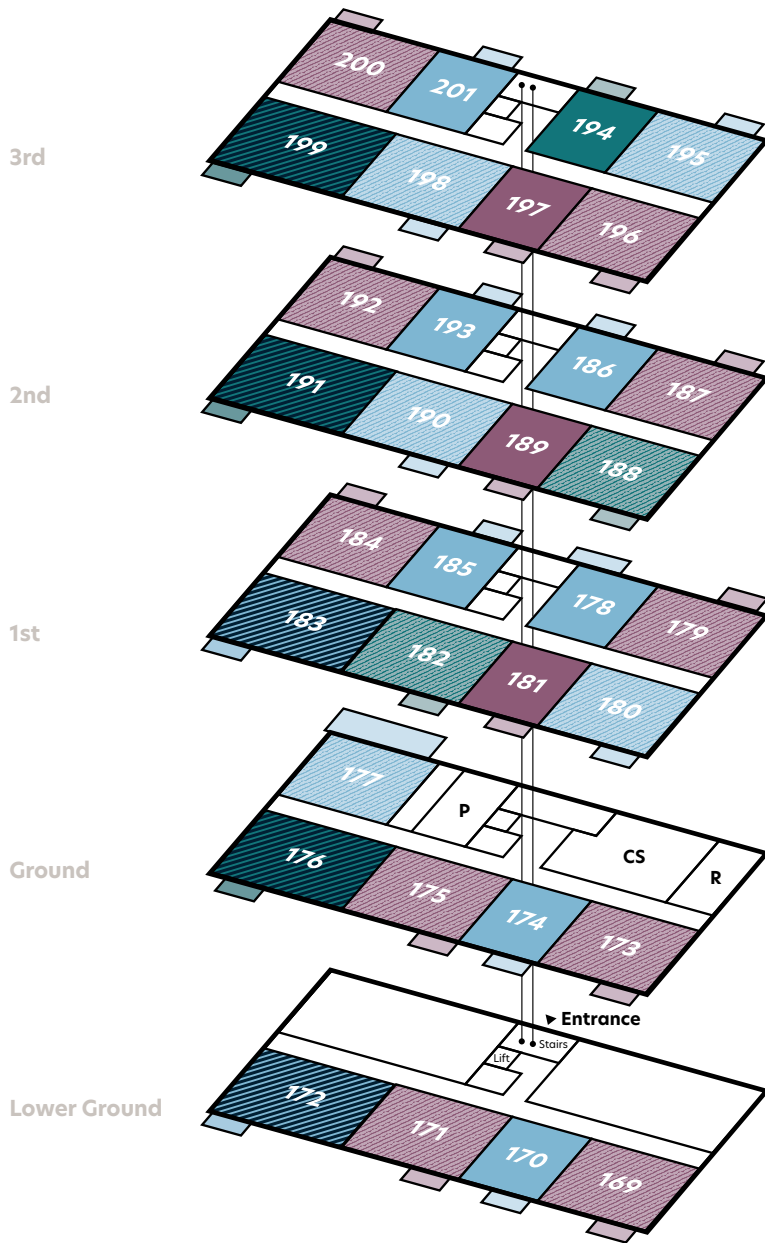

Apartment locator

The Wild Cherry

Locator key

The Varndean Collection

- One bedroom
- Two bedroom
- Three bedroom

The Ellis Collection

- One bedroom
- Two bedroom
- Three bedroom

The York Collection

- One bedroom
- Two bedroom
- Three bedroom

R Refuse/recycling

CS Cycle store

P Plant

◻ Balcony

The floorplans are intended to give a general indication of the proposed floorplan layout. They are not drawn to scale and are not intended to form part of any offer, warranty or representation. Measurements are approximate and are given as a guide and as such must not be relied on as a statement or representation of fact. Do not use these measurements for carpets, appliance spaces or items of furniture. Kitchen, bathroom and utility layouts and door swings may differ to build and specific plot sizes and layouts may vary within the same unit type. Hyde reserves the right to make changes to these plans prior to exchange of contracts. For further information regarding specific individual plots, please ask your Sales Consultant.