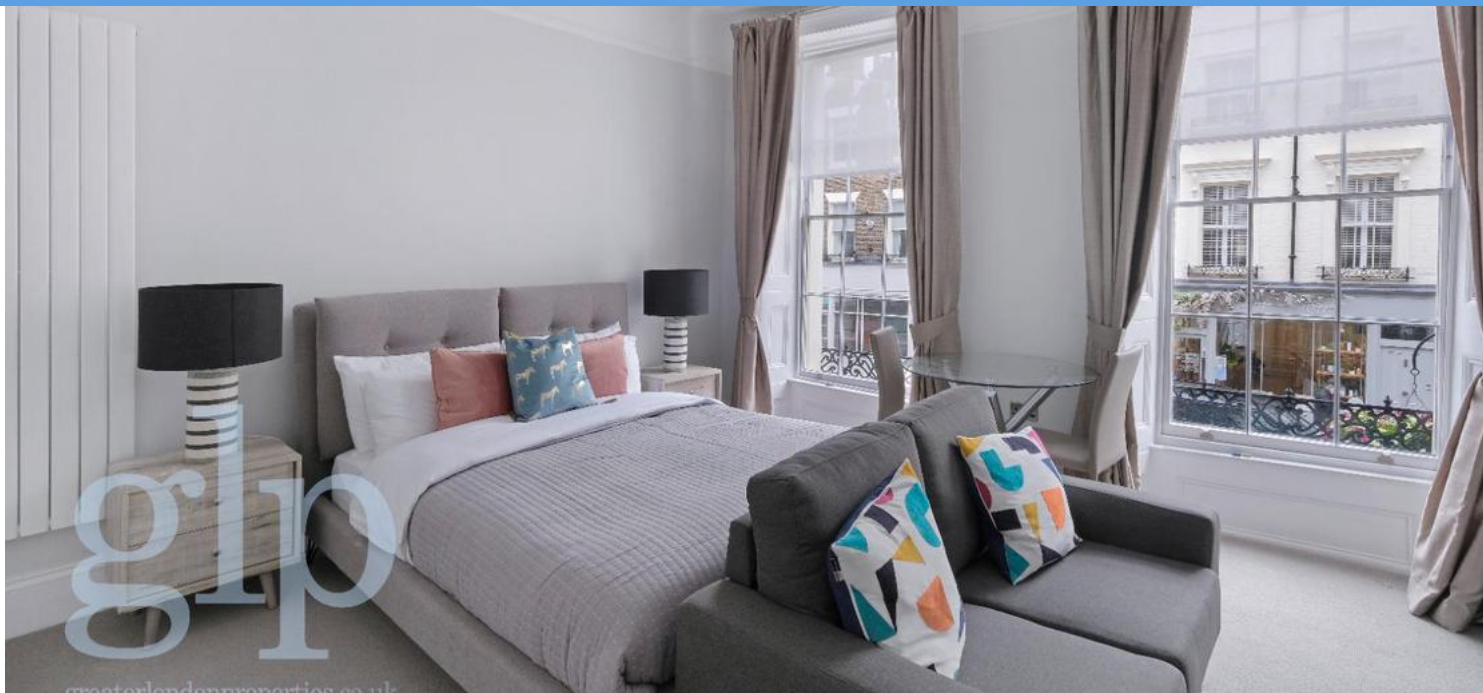

Porchester Place
Greater London

£475 PCW
TO LET

Greater London Properties Presents...

- Studio Apartment
- First Floor
- Internally Refurbished
- 300 Sq Feet
- Modern Kitchen / Bathroom
- Moments From Connaught Village